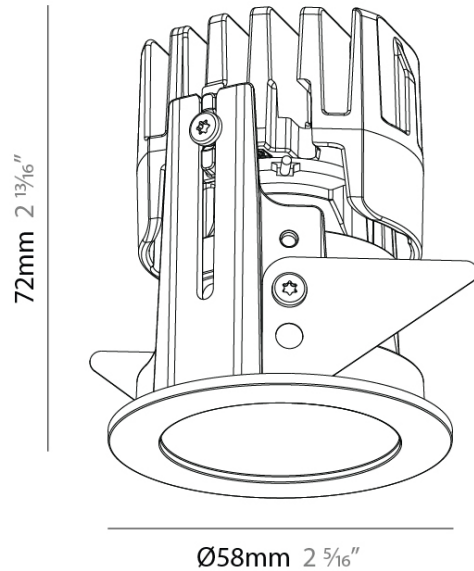

GENERAL

Series: Oiko Pro Slim
Partner: Prolicht
Division: Architectural
Installation: Recessed
Product Type: Downlight
Mounting Location: Ceiling
Light Distribution: Downlight

PHYSICAL

Aperture Sizes - Downlights: 1"
Shape: Round
Diameter (mm): 58
Diameter (in): 2 5/16"
Height (mm): 71
Height (in): 2 13/16"
Ceiling Thickness (mm): 10
Ceiling Thickness (in): 3/8
Min. Recessing Depth (mm): 80
Min. Recessing Depth (in): 3 1/8"
Fixture Finish: SSR / BKV / CWI / CRY / HAB / UFT / ITA / RUA / FTG / MYG / LOD / PUS / FRO / FUP / KIA / POP / BLS / SPG / MEY / GOH / CHC / COM / ABZ / JAG / OBR / MOS / ROR
Fixture Material: Aluminum Die Cast
Cut-out Measurements: Dia. 50MM / 1 15/16"

ELECTRICAL

Lamp Type: LED (Zhaga Standard)
Input Wattage (W): 8.1
Total Output Wattage (W): 7.3
Dimming: Tri-Mode (Non-Dimming and Phase Dimming (120Vac only) and 0-10V Dimming)
Driver Included: No
Driver Location: Remote
Driver Type: Constant Current - Universal
Driver Class: Class 2
Input Voltage (V): 120 - 277
Constant Current (MA): 200

LED

Number of LEDs: 1
Color Temperature (°K): 2700 / 3000 / 4000
Max. Delivered Lumen (lm): 345 / 367 / 385
Nominal Lumen (lm): 596 / 634 / 664
CRI: >90 CRI
Lamp Life (hrs): 50000

OPTICAL

Beam Angle: 14
Adjustability: Fixed

RATINGS AND CERTIFICATIONS

Certified By: Certified for North American Standards
IP rating: IP40