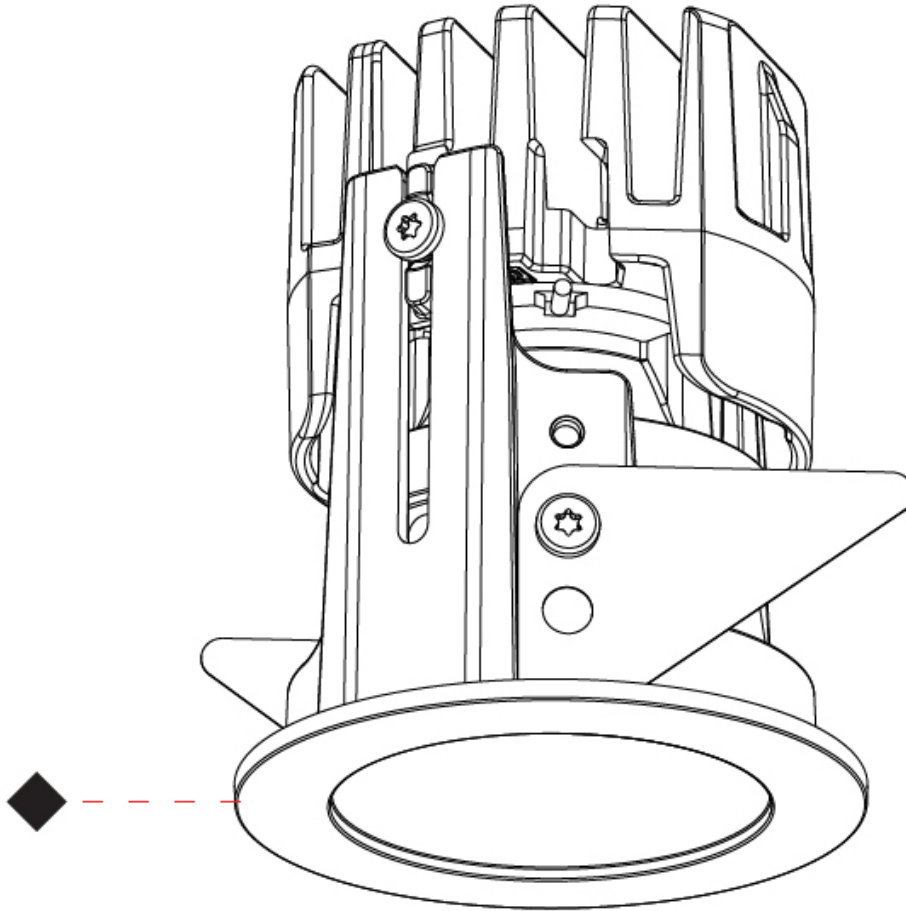

OIKO PRO SLIM RECESSED

A350089-

PROJECT _____

TYPE _____

SPECIFIER _____

QUANTITY _____

DATE _____

A