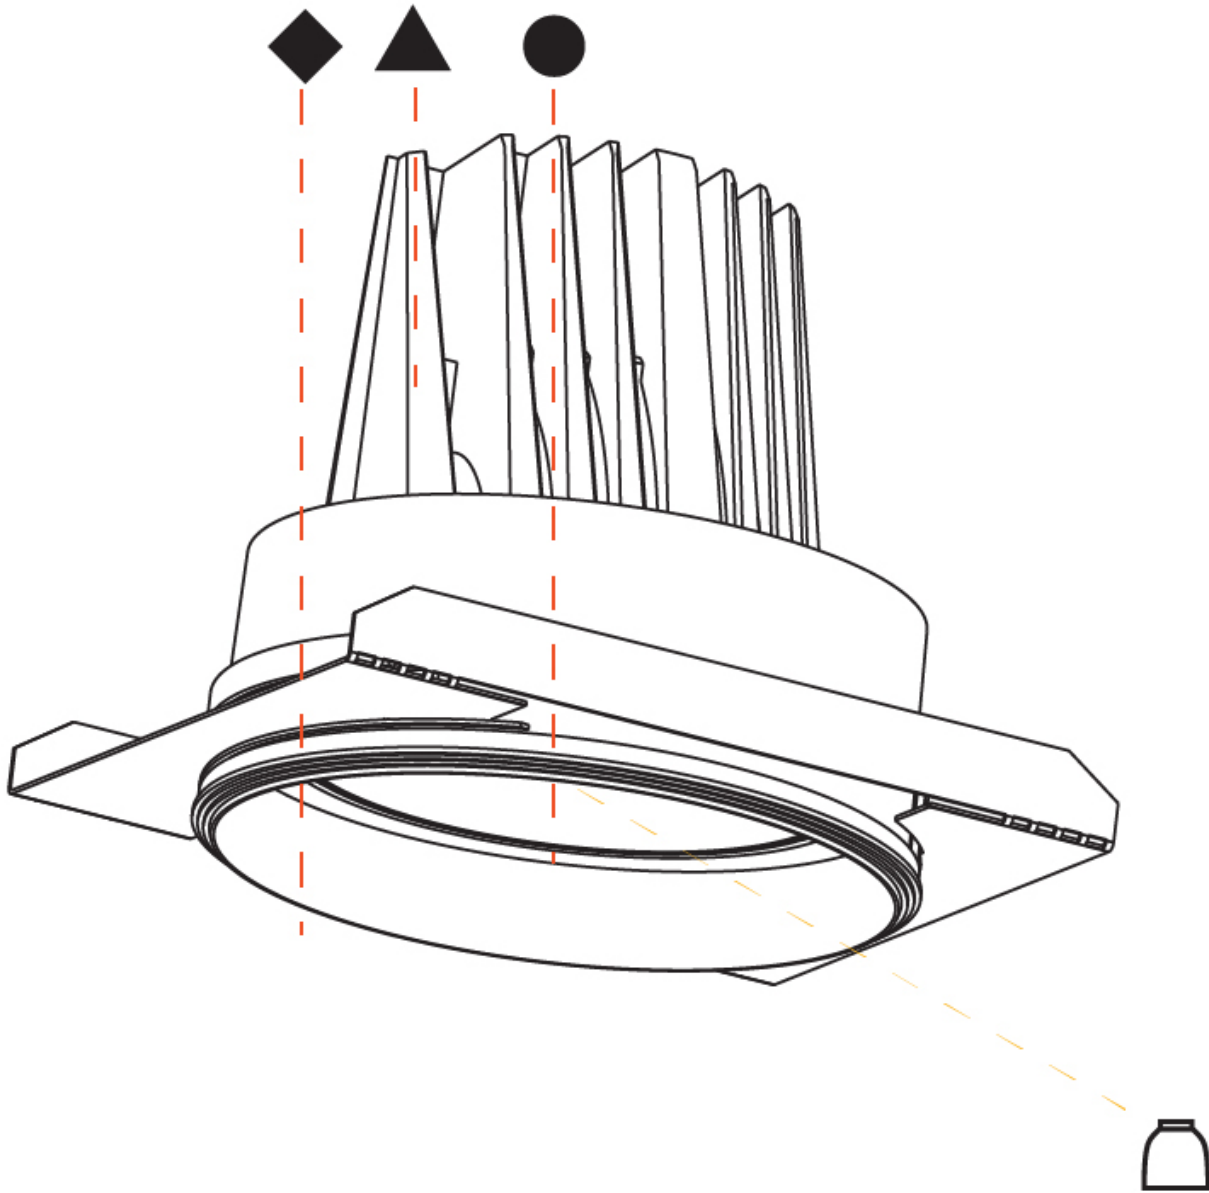

MECHANIQ ROUND COMFORT TRIMLESS

A35010-

PROJECT

TYPE

SPECIFIER

QUANTITY

DATE

A