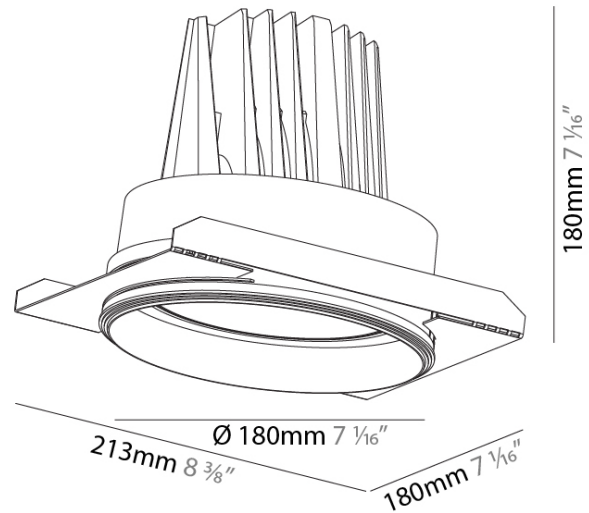

PHYSICAL

Aperture Sizes - Downlights: 6"
 Shape: Round
 Diameter (mm): 180
 Diameter (in): 7 1/16
 Height (mm): 180
 Height (in): 7 1/16
 Ceiling Thickness (mm): 10 / 12 / 15 / 25
 Ceiling Thickness (in): 3/8 or 1/2 or 9/16 or 1
 Min. Recessing Depth (mm): 200
 Min. Recessing Depth (in): 7 7/8
 Weight (kg): 2.048
 Weight (lbs): 4.51
 Fixture Finish: SSR / BKV / CWI / CRY / HAB / UFT / ITA / RUA / FTG / MYG / LOD / PUS / FRO / FUP / KIA / POP / BLS / SPG / MEY / GOH / CHC / COM / ABZ / JAG / OBR / MOS / ROR
 Fixture Material: Aluminum Die Cast
 Cut-out Measurements: Ø 190mm / 7 1/2"
 Upon Request: Unique Ceiling Thickness

OPTICAL

Reflector*: 12 / 24 / 40
 Adjustability: Rotational 355°; Tilt 30°
 Upon Request: Special Beam Angles

RATINGS AND CERTIFICATIONS

Certified By: Certified for North American Standards
 IP rating: IP44