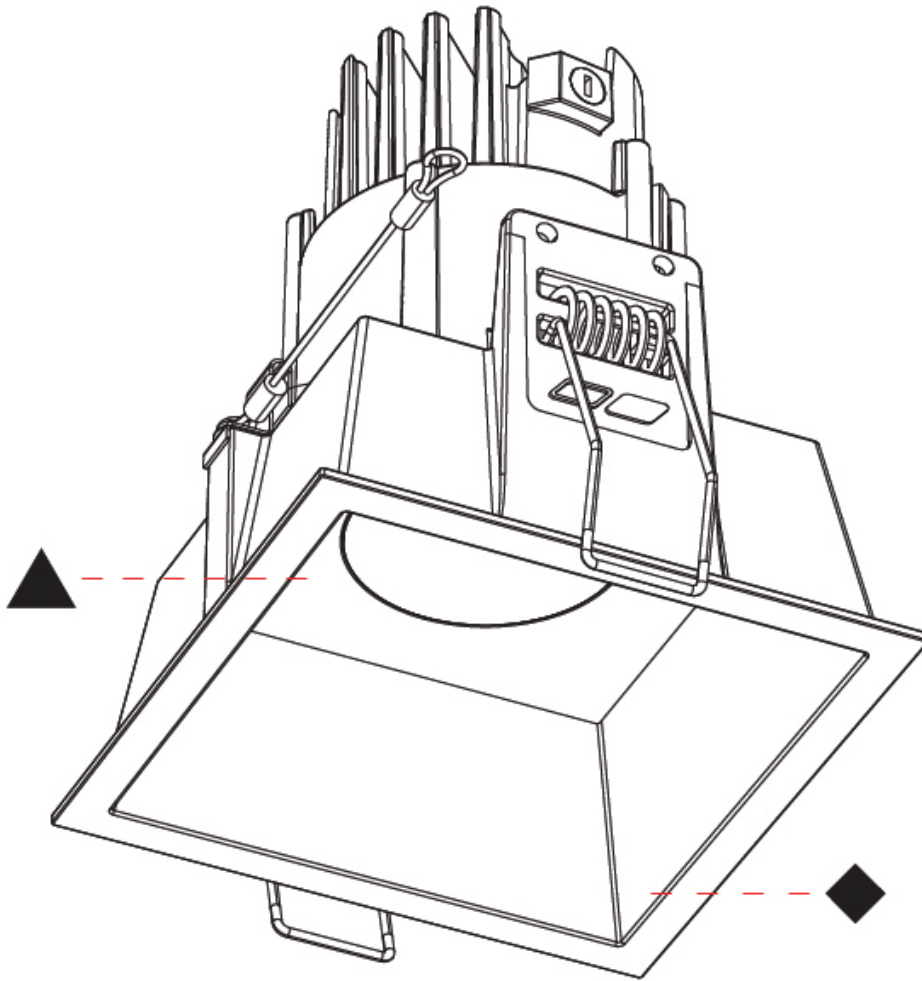

OIKO PRO SQUARE COMFORT RECESSED

A350123-

PROJECT _____

TYPE _____

SPECIFIER _____

QUANTITY _____

DATE _____

A