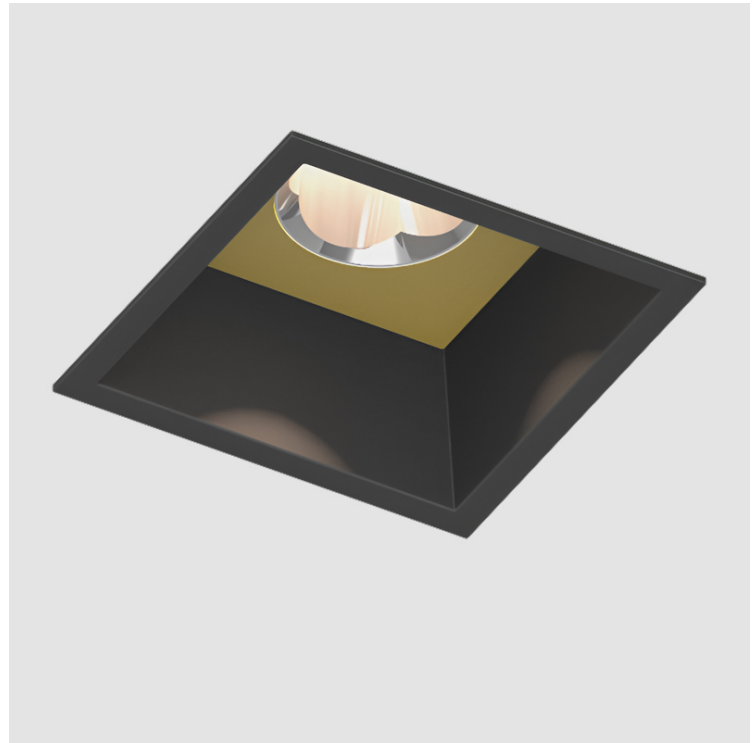

GENERAL

Series: Oiko Pro Square Comfort
Partner: Prolicht
Division: Architectural
Installation: Recessed
Product Type: Downlight
Mounting Location: Ceiling
Light Distribution: Direct

PHYSICAL

Aperture Sizes - Downlights: 3"
Shape: Square
Length (mm): 92
Length (in): 2 ¹⁵/₁₆
Width (mm): 92
Width (in): 2 ¹⁵/₁₆
Height (mm): 111
Height (in): 4 ³/₈
Ceiling Thickness (mm): 10 / 12.5 / 15
Ceiling Thickness (in): 3/8 or 1/2 or 9/16
Min. Recessing Depth (mm): 110
Min. Recessing Depth (in): 4 ⁵/₁₆
Diffuser: Lens Pack - No Lens / Opal / Linear Spread Lens / Honeycomb / Spread Lens
Fixture Finish: SSR / BKV / CWI / CRY / HAB / UFT / ITA / RUA / FTG / MYG / LOD / PUS / FRO / FUP / KIA / POP / BLS / SPG / MEY / GOH / CHC / COM / ABZ / JAG / OBR / MOS / ROR
Fixture Material: Aluminum Die Cast
Cut-out Measurements: 85mm / 3 3/8" x 85mm / 3 3/8"

ELECTRICAL

Lamp Type: LED (Zhaga Standard)
Input Wattage (W): 15
Dimming: Tri-Mode (Non-Dimming and Phase Dimming (120Vac only) and 0-10V Dimming)
Driver Included: No
Driver Location: Remote
Driver Type: Constant Current - Universal
Driver Class: Class 2
Input Voltage (V): 120 - 277
Constant Current (MA): 400

LED

Color Temperature (°K): 2700 / 3000 / 3500 / 4000
Max. Delivered Lumen (lm): 1408 / 1415 / 1482 / 1495
Nominal Lumen (lm): 1657 / 1665 / 1743 / 1759
CRI: >90 CRI
Lamp Life (hrs): 50000

OPTICAL

Adjustability: Fixed

RATINGS AND CERTIFICATIONS

Certified By: CSA Certified to UL and CSA Standards
IP rating: IP20