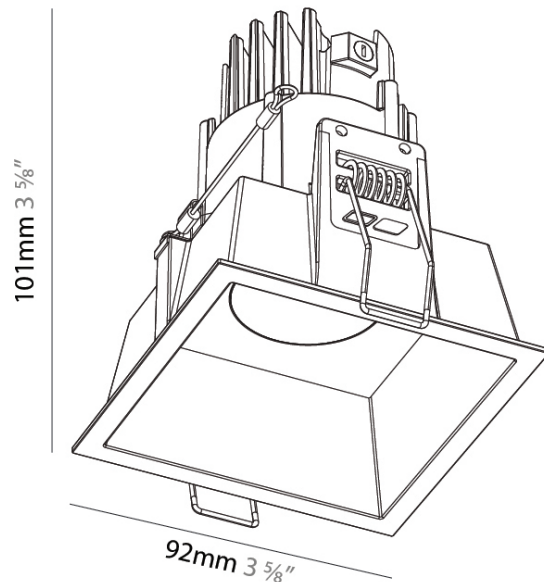

GENERAL

Series: Oiko Pro Square Comfort
Partner: Prolicht
Division: Architectural
Installation: Recessed
Product Type: Downlight
Mounting Location: Ceiling
Light Distribution: Direct

PHYSICAL

Aperture Sizes - Downlights: 3"
Shape: Square
Length (mm): 92
Length (in): 2 ¹⁵/₁₆
Width (mm): 92
Width (in): 2 ¹⁵/₁₆
Height (mm): 111
Height (in): 4 ³/₈
Ceiling Thickness (mm): 10 / 12.5 / 15
Ceiling Thickness (in): 3/8 or 1/2 or 9/16
Min. Recessing Depth (mm): 110
Min. Recessing Depth (in): 4 ⁵/₁₆
Diffuser: Lens Pack - No Lens / Opal / Linear Spread Lens / Honeycomb / Spread Lens
Fixture Finish: SSR / BKV / CWI / CRY / HAB / UFT / ITA / RUA / FTG / MYG / LOD / PUS / FRO / FUP / KIA / POP / BLS / SPG / MEY / GOH / CHC / COM / ABZ / JAG / OBR / MOS / ROR
Fixture Material: Aluminum Die Cast
Cut-out Measurements: 85mm / 3 3/8" x 85mm / 3 3/8"

ELECTRICAL

Lamp Type: LED (Zhaga Standard)
Input Wattage (W): 15
Dimming: Tri-Mode (Non-Dimming and Phase Dimming (120Vac only) and 0-10V Dimming)
Driver Included: No
Driver Location: Remote
Driver Type: Constant Current - Universal
Driver Class: Class 2
Input Voltage (V): 120 - 277
Constant Current (MA): 400

LED

Color Temperature (°K): 2700 / 3000 / 3500 / 4000
Max. Delivered Lumen (lm): 1408 / 1415 / 1482 / 1495
Nominal Lumen (lm): 1657 / 1665 / 1743 / 1759
CRI: >90 CRI
Lamp Life (hrs): 50000

OPTICAL

Adjustability: Fixed

RATINGS AND CERTIFICATIONS

Certified By: CSA Certified to UL and CSA Standards
IP rating: IP20