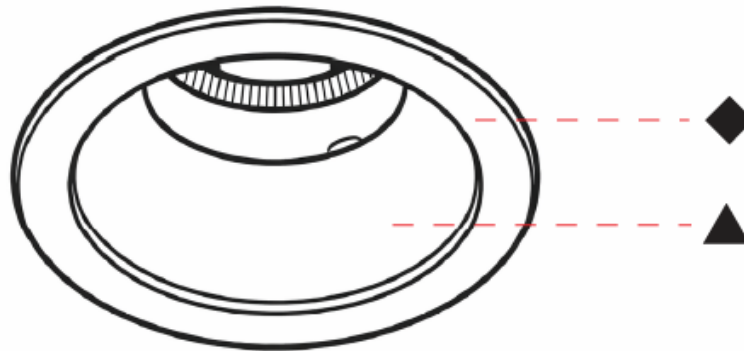

A350190-

PROJECT

TYPE

SPECIFIER

QUANTITY

DATE