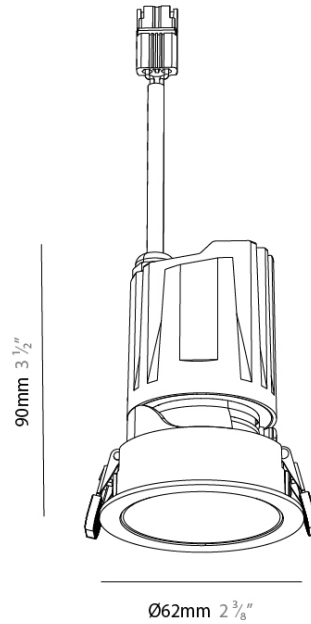

GENERAL

Series: Bioniq Evo
Partner: Prolicht
Division: Architectural
Installation: Recessed
Product Type: Downlight
Mounting Location: Ceiling
Light Distribution: Adjustable / Direct

PHYSICAL

Aperture Sizes - Downlights: 2"
Shape: Round
Diameter (mm): 62
Diameter (in): 2 3/8"
Height (mm): 90
Depth (mm): 100
Height (in): 3 1/2"
Depth (in): 3 15/16"
Ceiling Thickness (mm): 2 - 15
Weight (kg): 0.4
Fixture Finish: SSR / BKV / CWI / CRY / HAB / UFT / ITA / RUA / FTG / MYG / LOD / PUS / FRO / FUP / KIA / POP / BLS / SPG / MEY / GOH / CHC / COM / ABZ / JAG / OBR / MOS / ROR
Fixture Material: Extruded Aluminum
Cut-out Measurements: Ø 55mm/2 3/16"

ELECTRICAL

Lamp Type: LED (Zhaga Standard)
Input Wattage (W): 8
Total Output Wattage (W): 7.3
Dimming: Non-dimming / DALI Dimming / MATTER Dimming
Driver Included: No
Driver Location: Remote
Driver Type: Constant Current - Universal
Driver Class: Class 2
Constant Current (MA): 250mA
Upon Request: 0-10V Dimming / Phase Dimming

LED

Color Temperature (°K): 2400 / 2700 / 3000 / 3500 / 4000
Max. Delivered Lumen (lm): Max 521
Nominal Lumen (lm): 920
Efficiency (%): 81.9%
Lamp Life (hrs): 50000

OPTICAL

Beam Angle: 10
Adjustability: Rotational 350° / Tilt 30°

RATINGS AND CERTIFICATIONS

Certified By: Certified for North American Standards
IP rating: IP65
Glare Rating: ≤ 10