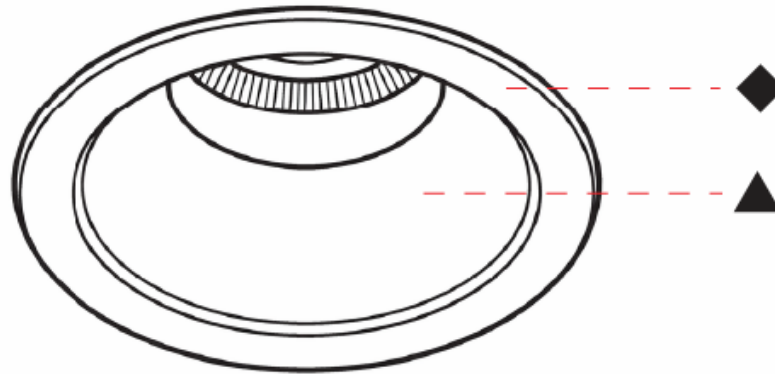

A350194-

PROJECT

TYPE

SPECIFIER

QUANTITY

DATE