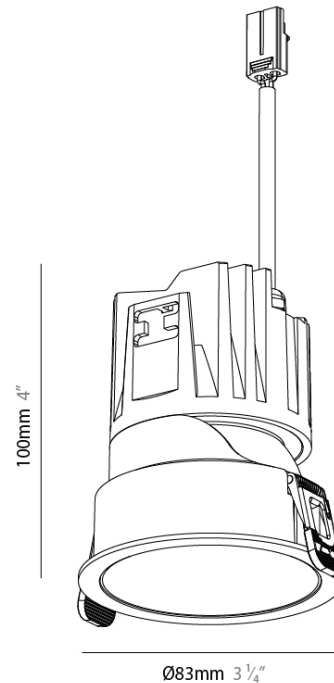

GENERAL

Series: Bioniq Evo
Partner: Prolicht
Division: Architectural
Installation: Recessed
Product Type: Downlight
Mounting Location: Ceiling
Light Distribution: Adjustable / Direct

PHYSICAL

Aperture Sizes - Downlights: 3"
Shape: Round
Diameter (mm): 83
Diameter (in): 3 1/4"
Height (mm): 100
Depth (mm): 105
Height (in): 4
Depth (in): 4 1/8"
Ceiling Thickness (mm): 2 - 20
Ceiling Thickness (in): 1/16 - 13/16
Weight (kg): 0.3
Fixture Finish: SSR / BKV / CWI / CRY / HAB / UFT / ITA / RUA / FTG / MYG / LOD / PUS / FRO / FUP / KIA / POP / BLS / SPG / MEY / GOH / CHC / COM / ABZ / JAG / OBR / MOS / ROR
Fixture Material: Extruded Aluminum
Cut-out Measurements: Ø 75mm/2 15/16"

ELECTRICAL

Lamp Type: LED (Zhaga Standard)
Input Wattage (W): 13
Total Output Wattage (W): 11.8
Dimming: Non-dimming / DALI Dimming / MATTER Dimming
Driver Included: No
Driver Location: Remote
Driver Type: Constant Current - Universal
Driver Class: Class 2
Constant Current (MA): 250mA
Upon Request: 0-10V Dimming / Phase Dimming

LED

Color Temperature (°K): 2400 / 2700 / 3000 / 3500 / 4000
Max. Delivered Lumen (lm): Max 698
Nominal Lumen (lm): Max 1231
CRI: >90 CRI
Efficiency (%): 81.9%
Lamp Life (hrs): 50000

OPTICAL

Beam Angle: 10
Adjustability: Rotational 350° / Tilt 30°

RATINGS AND CERTIFICATIONS

Certified By: Certified for North American Standards
IP rating: IP65
Glare Rating: ≤ 10