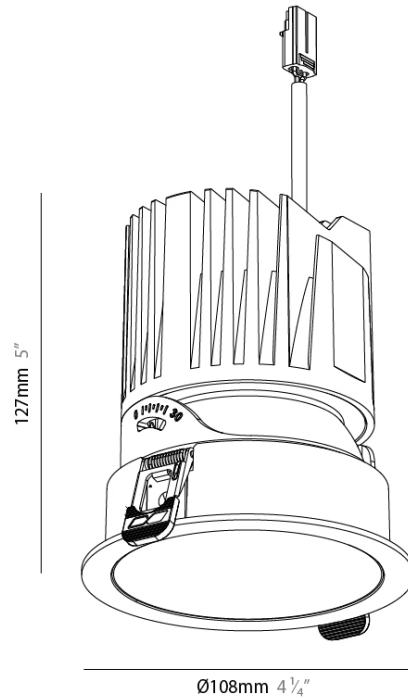

GENERAL

Series: Bioniq Evo
Partner: Prolicht
Division: Architectural
Installation: Recessed
Product Type: Downlight
Mounting Location: Ceiling
Light Distribution: Adjustable / Direct

PHYSICAL

Aperture Sizes - Downlights: 4"
Shape: Round
Diameter (mm): 108
Diameter (in): 4 1/4"
Height (mm): 127
Depth (mm): 135
Height (in): 5
Depth (in): 5 3/16"
Ceiling Thickness (mm): 2 - 20
Ceiling Thickness (in): 1/16 - 13/16
Weight (kg): 0.7
Fixture Finish: [BLK / WHI / ARB / CHR](#)
Holder Finish: WHI / BLK
Fixture Material: Extruded Aluminum
Cut-out Measurements: Ø 75mm/2 15/16"

ELECTRICAL

Lamp Type: LED (Zhaga Standard)
Input Wattage (W): 19.9
Total Output Wattage (W): 18.2
Dimming: [Non-dimming / DALI Dimming / MATTER Dimming](#)
Driver Included: No
Driver Location: Remote
Driver Type: Constant Current - Universal
Driver Class: Class 2
Constant Current (MA): 500mA
Upon Request: [0-10V Dimming / Phase Dimming](#)

LED

Color Temperature (°K): 2700-6500 Tunable White
Max. Delivered Lumen (lm): Max 1906
Nominal Lumen (lm): Max 2385
CRI: >90 CRI
Efficiency (%): 95.6
Lamp Life (hrs): 50000

OPTICAL

Beam Angle: [26 / 34 / 46 / 56](#)
Adjustability: [Rotational 350° / Tilt 30°](#)

RATINGS AND CERTIFICATIONS

Certified By: Certified for North American Standards
IP rating: IP65
Glare Rating: ≤ 10

PROJECT
TYPE
SPECIFIER
QUANTITY
DATE