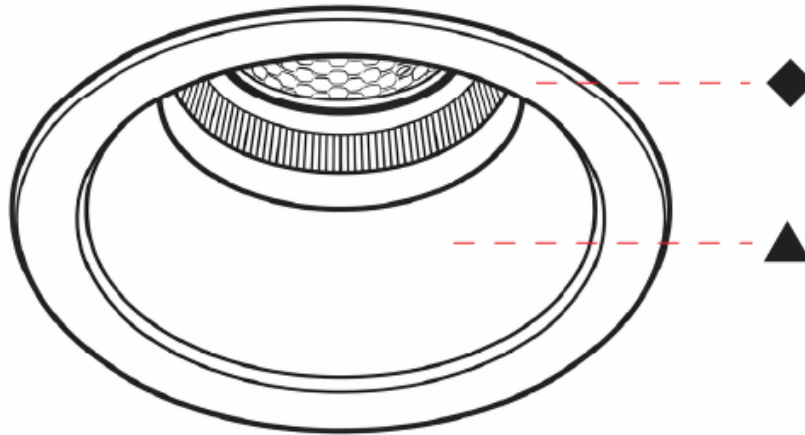

A350201-

PROJECT

TYPE

SPECIFIER

QUANTITY

DATE