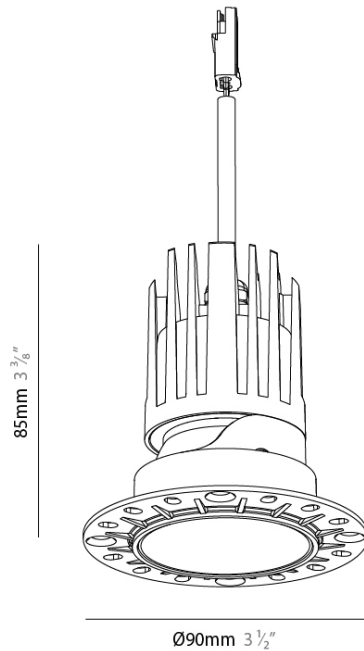

GENERAL

Series: Bioniq Evo
Partner: Prolicht
Division: Architectural
Installation: Trimless
Product Type: Downlight
Mounting Location: Ceiling
Light Distribution: Adjustable / Direct

PHYSICAL

Aperture Sizes - Downlights: 2"
Shape: Round
Diameter (mm): 90
Diameter (in): 3 1/2"
Height (mm): 85
Depth (mm): 100
Height (in): 3 3/8"
Depth (in): 3 15/16"
Ceiling Thickness (mm): 10 - 50
Ceiling Thickness (in): 3/8 - 1 15/16
Weight (kg): 0.8
Fixture Finish: SSR / BKV / CWI / CRY / HAB / UFT / ITA / RUA / FTG / MYG / LOD / PUS / FRO / FUP / KIA / POP / BLS / SPG / MEY / GOH / CHC / COM / ABZ / JAG / OBR / MOS / ROR
Fixture Material: Extruded Aluminum
Cut-out Measurements: Ø 55mm/2 3/16"

ELECTRICAL

Lamp Type: LED (Zhaga Standard)
Input Wattage (W): 8
Total Output Wattage (W): 7.3
Dimming: Non-dimming / DALI Dimming / MATTER Dimming
Driver Included: No
Driver Location: Remote
Driver Type: Constant Current - Universal
Driver Class: Class 2
Constant Current (MA): 250mA
Upon Request: 0-10V Dimming / Phase Dimming

LED

Color Temperature (°K): 2400 / 2700 / 3000 / 3500 / 4000
Max. Delivered Lumen (lm): Max 521
Nominal Lumen (lm): 920
CRI: >90 CRI
Efficiency (%): 64.9
Lamp Life (hrs): 50000

OPTICAL

Beam Angle: 10
Adjustability: Rotational 350° / Tilt 30°

RATINGS AND CERTIFICATIONS

Certified By: Certified for North American Standards
IP rating: IP65
Glare Rating: ≤ 10

PROJECT
TYPE
SPECIFIER
QUANTITY
DATE