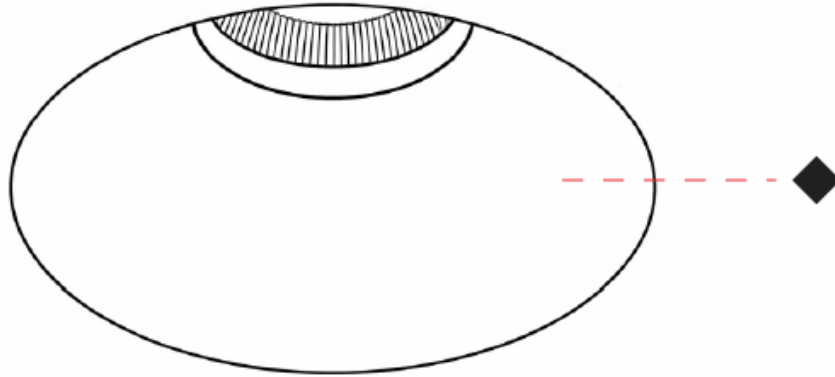

A350208-

PROJECT

TYPE

SPECIFIER

QUANTITY

DATE

A