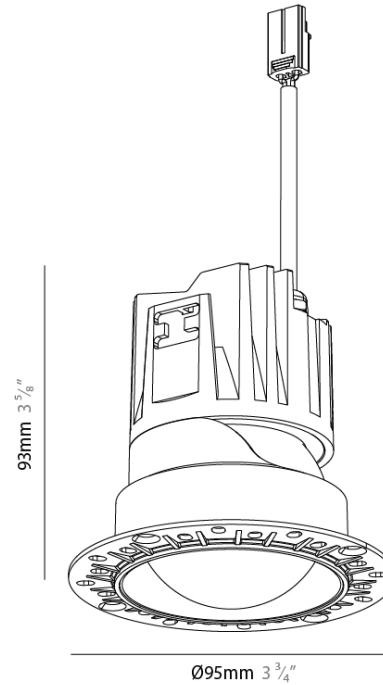

GENERAL

Series: Bioniq Evo
Partner: Prolicht
Division: Architectural
Installation: Trimless
Product Type: Downlight
Mounting Location: Ceiling
Light Distribution: Adjustable / Direct

PHYSICAL

Aperture Sizes - Downlights: 3"
Shape: Round
Diameter (mm): 67
Diameter (in): 2 5/8
Height (mm): 95
Depth (mm): 105
Height (in): 3 3/4
Depth (in): 4 1/8
Ceiling Thickness (mm): 10 - 50
Ceiling Thickness (in): 3/8 - 1 15/16
Weight (kg): 0.3
Fixture Finish: SSR / BKV / CWI / CRY / HAB / UFT / ITA / RUA / FTG / MYG / LOD / PUS / FRO / FUP / KIA / POP / BLS / SPG / MEY / GOH / CHC / COM / ABZ / JAG / OBR / MOS / ROR
Fixture Material: Extruded Aluminum
Cut-out Measurements: Ø 75mm/2 15/16"

ELECTRICAL

Lamp Type: LED (Zhaga Standard)
Input Wattage (W): 12.8
Total Output Wattage (W): 11.8
Dimming: Non-dimming / DALI Dimming / MATTER Dimming
Driver Included: No
Driver Location: Remote
Driver Type: Constant Current - Universal
Driver Class: Class 2
Constant Current (MA): 350mA
Upon Request: 0-10V Dimming / Phase Dimming

LED

Color Temperature (°K): 2400 / 2700 / 3000 / 3500 / 4000
Max. Delivered Lumen (lm): Max 604
Nominal Lumen (lm): Max 1065
CRI: >90 CRI
Efficiency (%): 47
Lamp Life (hrs): 50000

OPTICAL

Beam Angle: 10
Adjustability: Rotational 350° / Tilt 30°

RATINGS AND CERTIFICATIONS

Certified By: Certified for North American Standards
IP rating: IP65
Glare Rating: ≤ 10

PROJECT
TYPE
SPECIFIER
QUANTITY
DATE