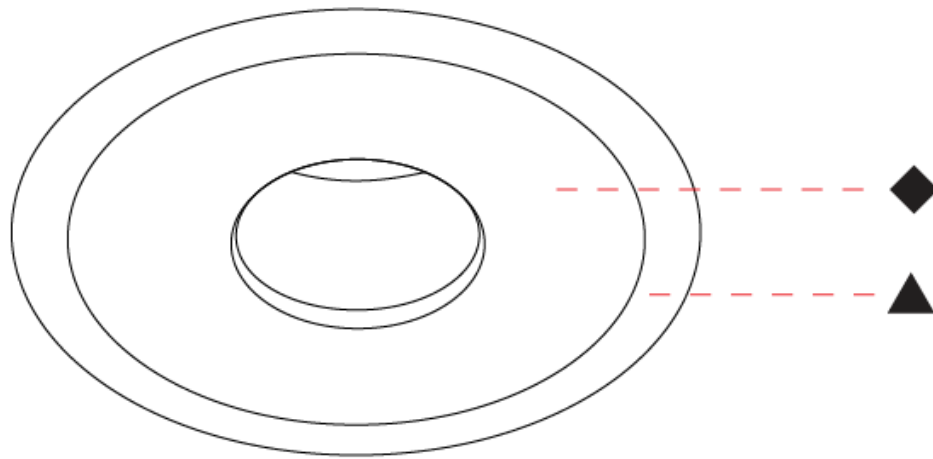

BIONIQ EVO ROUND PINHOLE RECESSED

A350216-

PROJECT _____

TYPE _____

SPECIFIER _____

QUANTITY _____

DATE _____

A