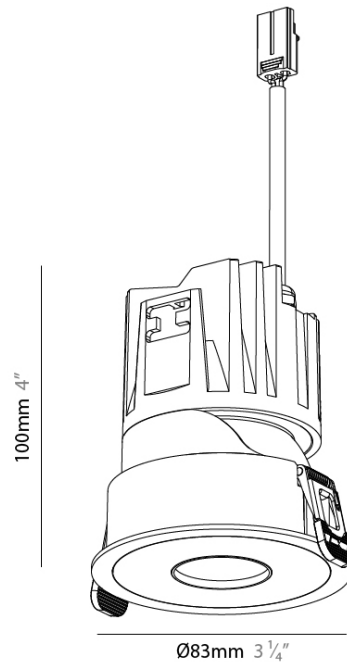

GENERAL

Series: Bioniq Evo Round Pinhole
Partner: Prolicht
Division: Architectural
Installation: Recessed
Product Type: Downlight
Mounting Location: Ceiling
Light Distribution: Adjustable / Direct

PHYSICAL

Shape: Round
Diameter (mm): 83
Diameter (in): 3 ¼
Height (mm): 100
Depth (mm): 105
Height (in): 4
Depth (in): 4 ¼
Ceiling Thickness (mm): 2 - 20
Ceiling Thickness (in): 1/16 - 1 1/8
Weight (kg): 0.4
Fixture Finish: SSR / BKV / CWI / CRY / HAB / UFT / ITA / RUA / FTG / MYG / LOD / PUS / FRO / FUP / KIA / POP / BLS / SPG / MEY / GOH / CHC / COM / ABZ / JAG / OBR / MOS / ROR
Fixture Material: Extruded Aluminum
Cut-out Measurements: Ø 75mm/2 15/16"

ELECTRICAL

Lamp Type: LED (Zhaga Standard)
Input Wattage (W): 12.8
Total Output Wattage (W): 11.8
Dimming: Non-dimming / DALI Dimming / MATTER Dimming
Driver Included: No
Driver Location: Remote
Driver Type: Constant Current - Universal
Driver Class: Class 2
Constant Current (mA): 350mA
Upon Request: 0-10V Dimming / Phase Dimming

LED

Color Temperature (°K): 2400 / 2700 / 3000 / 3500 / 4000
Max. Delivered Lumen (lm): Max 951
Nominal Lumen (lm): 2006
CRI: >90 CRI
Efficiency (%): 74.1
Lamp Life (hrs): 50000

OPTICAL

Beam Angle: 20 / 26 / 32
Adjustability: Rotational 350° / Tilt 30°

RATINGS AND CERTIFICATIONS

Certified By: Certified for North American Standards
IP rating: IP65
Glare Rating: ≤ 10