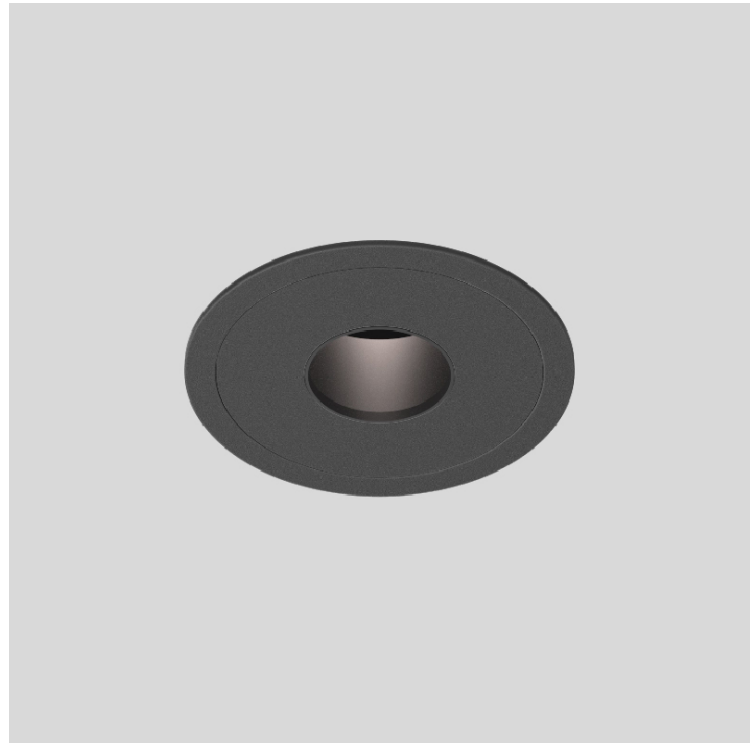

GENERAL

Series: Bioniq Evo Round Pinhole
Partner: Prolicht
Division: Architectural
Installation: Recessed
Product Type: Downlight
Mounting Location: Ceiling
Light Distribution: Adjustable / Direct

PHYSICAL

Shape: Round
Diameter (mm): 83
Diameter (in): 3 ¼
Height (mm): 100
Depth (mm): 105
Height (in): 4
Depth (in): 4 ¼
Ceiling Thickness (mm): 2 - 20
Ceiling Thickness (in): 1/16 - 1 1/8
Weight (kg): 0.4
Fixture Finish: SSR / BKV / CWI / CRY / HAB / UFT / ITA / RUA / FTG / MYG / LOD / PUS / FRO / FUP / KIA / POP / BLS / SPG / MEY / GOH / CHC / COM / ABZ / JAG / OBR / MOS / ROR
Fixture Material: Extruded Aluminum
Cut-out Measurements: Ø 75mm/2 15/16"

ELECTRICAL

Lamp Type: LED (Zhaga Standard)
Input Wattage (W): 12.8
Total Output Wattage (W): 11.8
Dimming: Non-dimming / DALI Dimming / MATTER Dimming
Driver Included: No
Driver Location: Remote
Driver Type: Constant Current - Universal
Driver Class: Class 2
Constant Current (mA): 350mA
Upon Request: 0-10V Dimming / Phase Dimming

LED

Color Temperature (°K): 2400 / 2700 / 3000 / 3500 / 4000
Max. Delivered Lumen (lm): Max 951
Nominal Lumen (lm): 2006
CRI: >90 CRI
Efficiency (%): 74.1
Lamp Life (hrs): 50000

OPTICAL

Beam Angle: 20 / 26 / 32
Adjustability: Rotational 350° / Tilt 30°

RATINGS AND CERTIFICATIONS

Certified By: Certified for North American Standards
IP rating: IP65
Glare Rating: ≤ 10