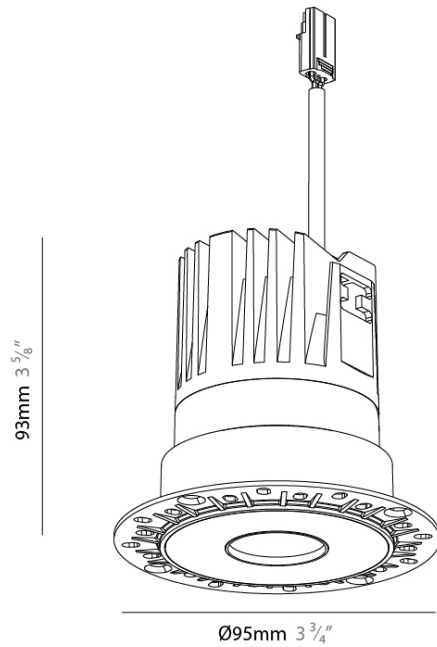

GENERAL

Series: Bioniq Evo Round Pinhole
Partner: Prolicht
Division: Architectural
Installation: Trimless
Product Type: Downlight
Mounting Location: Ceiling
Light Distribution: Adjustable / Direct

PHYSICAL

Shape: Round
Diameter (mm): 95
Diameter (in): 3 3/4
Height (mm): 93
Depth (mm): 105
Height (in): 3 5/8
Depth (in): 4 1/8
Ceiling Thickness (mm): 10 - 50
Ceiling Thickness (in): 3/8 - 1 15/16
Weight (kg): 0.4
Fixture Finish: SSR / BKV / CWI / CRY / HAB / UFT / ITA / RUA / FTG / MYG / LOD / PUS / FRO / FUP / KIA / POP / BLS / SPG / MEY / GOH / CHC / COM / ABZ / JAG / OBR / MOS / ROR
Fixture Material: Extruded Aluminum
Cut-out Measurements: Dia. 75mm/2 15/16"

ELECTRICAL

Lamp Type: LED (Zhaga Standard)
Input Wattage (W): 12.8
Total Output Wattage (W): 11.8
Dimming: Non-dimming / DALI Dimming / MATTER Dimming
Driver Included: No
Driver Location: Remote
Driver Type: Constant Current - Universal
Driver Class: Class 2
Constant Current (MA): 350mA
Upon Request: 0-10V Dimming / Phase Dimming

LED

Color Temperature (°K): 2400 / 2700 / 3000 / 3500 / 4000
Max. Delivered Lumen (lm): Max 951
Nominal Lumen (lm): 2006
CRI: >90 CRI
Efficiency (%): 74.1
Lamp Life (hrs): 50000

OPTICAL

Beam Angle: 20 / 26 / 32
Adjustability: Rotational 350° / Tilt 30°

RATINGS AND CERTIFICATIONS

Certified By: Certified for North American Standards
IP rating: IP65
Glare Rating: ≤ 10