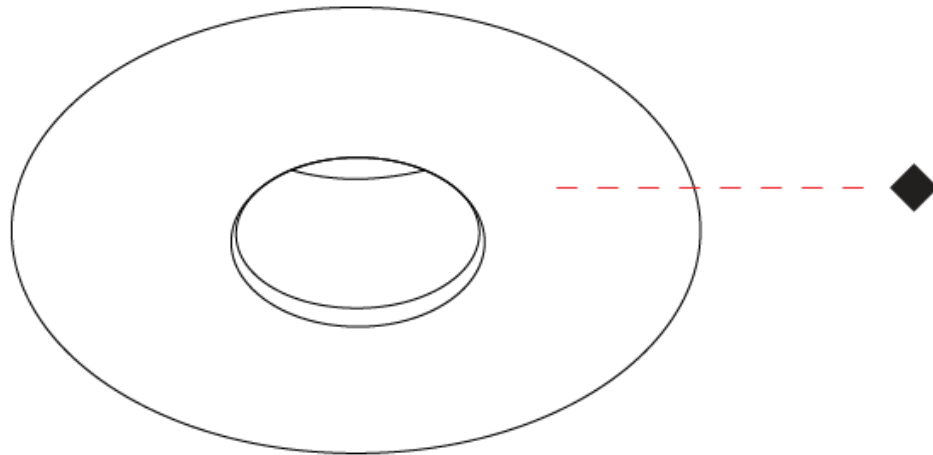

BIONIQ EVO ROUND PINHOLE TRIMLESS

A350222-

PROJECT	_____
TYPE	_____
SPECIFIER	_____
QUANTITY	_____
DATE	_____