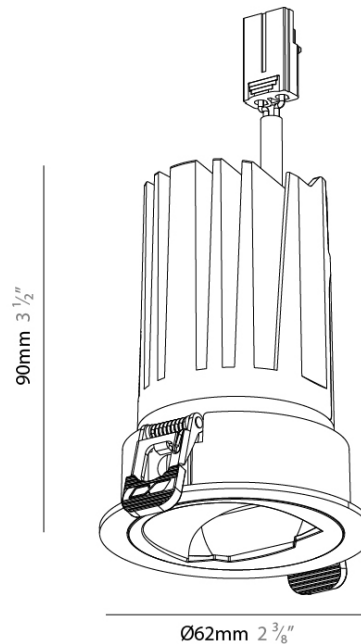

PHYSICAL

Shape: Round _____
Diameter (mm): 62 _____
Diameter (in): 2 3/8 _____
Height (mm): 90 _____
Depth (mm): 100 _____
Height (in): 3 1/2 _____
Depth (in): 3 15/16 _____
Ceiling Thickness (mm): 2 - 15 _____
Ceiling Thickness (in): 1/16 - 9/16 _____
Weight (kg): 0.2 _____
Fixture Finish: SSR / BKV / CWI / CRY / HAB / UFT / ITA / RUA / FTG / MYG / LOD / PUS / FRO / FUP / KIA / POP / BLS / SPG / MEY / GOH / CHC / COM / ABZ / JAG / OBR / MOS / ROR _____
Fixture Material: Extruded Aluminum _____
Cut-out Measurements: Ø 55mm/2 3/16" _____

ELECTRICAL

Lamp Type: LED (Zhaga Standard) _____
Input Wattage (W): 5.5 _____
Dimming: Non-dimming / DALI Dimming / MATTER Dimming _____
Driver Included: No _____
Driver Location: Remote _____
Driver Type: Constant Current - Universal _____
Driver Class: Class 2 _____
Constant Current (MA): 250mA _____
Upon Request: 0-10V Dimming / Phase Dimming _____

LED

Color Temperature (°K): 2400 / 2700 / 3000 / 3500 / 4000 _____
Max. Delivered Lumen (lm): Max 470 _____
Nominal Lumen (lm): Max 828 _____
CRI: >90 CRI _____
Efficiency (%): 85.5 _____
Lamp Life (hrs): 50000 _____

OPTICAL

Adjustability: Rotational 350° / Tilt 30° _____

RATINGS AND CERTIFICATIONS

Certified By: Certified for North American Standards _____
IP rating: IP65 _____
Glare Rating: ≤ 10 _____