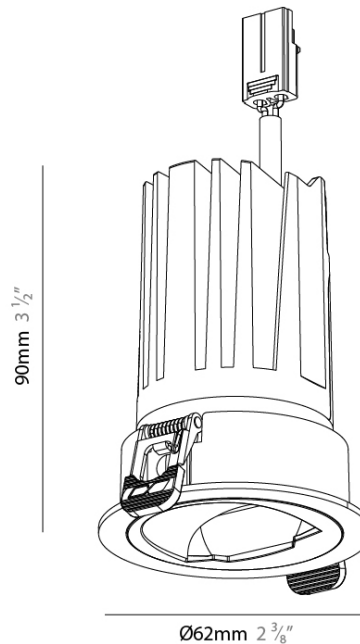

PHYSICAL

Shape: Round _____
Diameter (mm): 62 _____
Diameter (in): 2 3/8 _____
Height (mm): 90 _____
Depth (mm): 100 _____
Height (in): 3 1/2 _____
Depth (in): 3 15/16 _____
Ceiling Thickness (mm): 2 - 15 _____
Ceiling Thickness (in): 1/16 - 9/16 _____
Weight (kg): 0.2 _____
Fixture Finish: SSR / BKV / CWI / CRY / HAB / UFT / ITA / RUA / FTG / MYG / LOD / PUS / FRO / FUP / KIA / POP / BLS / SPG / MEY / GOH / CHC / COM / ABZ / JAG / OBR / MOS / ROR _____
Fixture Material: Extruded Aluminum _____
Cut-out Measurements: Ø 55mm/2 3/16" _____

ELECTRICAL

Lamp Type: LED (Zhaga Standard) _____
Input Wattage (W): 5.5 _____
Dimming: Non-dimming / DALI Dimming / MATTER Dimming _____
Driver Included: No _____
Driver Location: Remote _____
Driver Type: Constant Current - Universal _____
Driver Class: Class 2 _____
Constant Current (MA): 250mA _____
Upon Request: 0-10V Dimming / Phase Dimming _____

LED

Color Temperature (°K): 2400 / 2700 / 3000 / 3500 / 4000 _____
Max. Delivered Lumen (lm): Max 470 _____
Nominal Lumen (lm): Max 828 _____
CRI: >90 CRI _____
Efficiency (%): 85.5 _____
Lamp Life (hrs): 50000 _____

OPTICAL

Adjustability: Rotational 350° / Tilt 30° _____

RATINGS AND CERTIFICATIONS

Certified By: Certified for North American Standards _____
IP rating: IP65 _____
Glare Rating: ≤ 10 _____