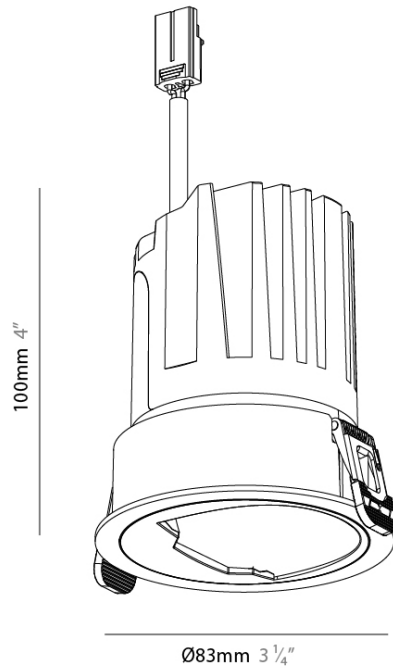

PHYSICAL

Shape: Round _____
Diameter (mm): 83 _____
Diameter (in): 3 ¼ _____
Height (mm): 100 _____
Depth (mm): 105 _____
Height (in): 4 _____
Depth (in): 4 ⅙ _____
Ceiling Thickness (mm): 2 - 15 _____
Ceiling Thickness (in): 1/16 - 9/16 _____
Weight (kg): 0.2 _____
Fixture Finish: SSR / BKV / CWI / CRY / HAB / UFT / ITA / RUA / FTG / MYG / LOD / PUS / FRO / FUP / KIA / POP / BLS / SPG / MEY / GOH / CHC / COM / ABZ / JAG / OBR / MOS / ROR _____
Fixture Material: Extruded Aluminum _____
Cut-out Measurements: Ø 75mm/2 15/16" _____

ELECTRICAL

Lamp Type: LED (Zhaga Standard) _____
Input Wattage (W): 10.9 _____
Total Output Wattage (W): 10 _____
Dimming: Non-dimming / DALI Dimming / MATTER Dimming _____
Driver Included: No _____
Driver Location: Remote _____
Driver Type: Constant Current - Universal _____
Constant Current (MA): 350mA _____
Upon Request: 0-10V Dimming / Phase Dimming _____

LED

Color Temperature (°K): 2400 / 2700 / 3000 / 3500 / 4000 _____
Max. Delivered Lumen (lm): Max 1029 _____
Nominal Lumen (lm): Max 1771 _____
CRI: >90 CRI _____
Efficiency (%): 94.2 _____
Lamp Life (hrs): 50000 _____

OPTICAL

Adjustability: Rotational 350° / Tilt 30° _____

RATINGS AND CERTIFICATIONS

Certified By: Certified for North American Standards _____
IP rating: IP65 _____
Glare Rating: ≤ 10 _____