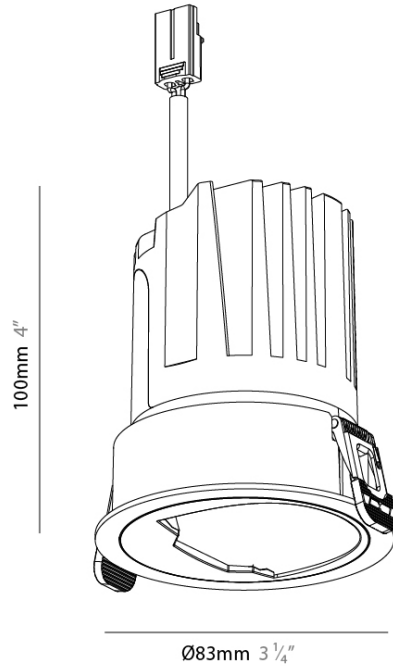

GENERAL

Series: Bioniq Evo Round Wallwash
Partner: Prolicht
Division: Architectural
Installation: Recessed
Product Type: Wallwash
Mounting Location: Ceiling
Light Distribution: Adjustable / Asymmetric

PHYSICAL

Shape: Round
Diameter (mm): 83
Diameter (in): 3 ¼
Height (mm): 100
Depth (mm): 105
Height (in): 4
Depth (in): 4 ½
Ceiling Thickness (mm): 2 - 15
Ceiling Thickness (in): 1/16 - 9/16
Weight (kg): 0.2
Fixture Finish: SSR / BKV / CWI / CRY / HAB / UFT / ITA / RUA / FTG / MYG / LOD / PUS / FRO / FUP / KIA / POP / BLS / SPG / MEY / GOH / CHC / COM / ABZ / JAG / OBR / MOS / ROR
Fixture Material: Extruded Aluminum
Cut-out Measurements: Ø 75mm/2 15/16"

ELECTRICAL

Lamp Type: LED (Zhaga Standard)
Input Wattage (W): 12.3
Total Output Wattage (W): 10.9
Dimming: Non-dimming / DALI Dimming / MATTER Dimming
Driver Included: No
Driver Location: Remote
Driver Type: Constant Current - Universal
Driver Class: Class 2
Constant Current (MA): 350mA
Upon Request: 0-10V Dimming / Phase Dimming

LED

Color Temperature (°K): 2700-6500 Tunable White
Max. Delivered Lumen (lm): Max 869
Nominal Lumen (lm): Max 1495
CRI: >90 CRI
Efficiency (%): 70.6
Lamp Life (hrs): 50000

OPTICAL

Adjustability: Rotational 350° / Tilt 30°

RATINGS AND CERTIFICATIONS

Certified By: Certified for North American Standards
IP rating: IP65
Glare Rating: ≤ 10