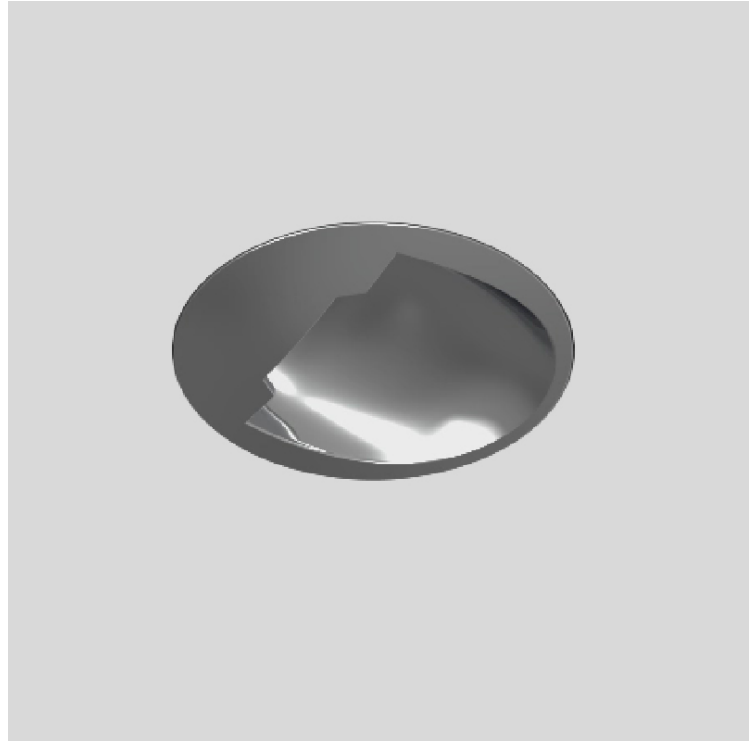

GENERAL

Series: Bioniq Evo Round Wallwash
Partner: Prolicht
Division: Architectural
Installation: Trimless
Product Type: Wallwash
Mounting Location: Ceiling
Light Distribution: Adjustable / Asymmetric

PHYSICAL

Shape: Round
Diameter (mm): 48
Diameter (in): 1 7/8
Height (mm): 90
Depth (mm): 100
Height (in): 3 9/16
Depth (in): 3 15/16
Ceiling Thickness (mm): 10 - 50
Ceiling Thickness (in): 3/8 - 1 15/16
Weight (kg): 0.2
Fixture Finish: SSR / BKV / CWI / CRY / HAB / UFT / ITA / RUA / FTG / MYG / LOD / PUS / FRO / FUP / KIA / POP / BLS / SPG / MEY / GOH / CHC / COM / ABZ / JAG / OBR / MOS / ROR
Fixture Material: Extruded Aluminum
Cut-out Measurements: Ø 55mm/2 3/16"

ELECTRICAL

Lamp Type: LED (Zhaga Standard)
Input Wattage (W): 6
Total Output Wattage (W): 5.5
Dimming: Non-dimming / DALI Dimming / MATTER Dimming
Driver Included: No
Driver Location: Remote
Driver Type: Constant Current - Universal
Driver Class: Class 2
Constant Current (MA): 250mA
Upon Request: 0-10V Dimming / Phase Dimming

LED

Color Temperature (°K): 2400 / 2700 / 3000 / 3500 / 4000
Max. Delivered Lumen (lm): Max 470
Nominal Lumen (lm): Max 828
CRI: >90 CRI
Efficiency (%): 85.5
Lamp Life (hrs): 50000

OPTICAL

Adjustability: Rotational 350° / Tilt 30°

RATINGS AND CERTIFICATIONS

Certified By: Certified for North American Standards
IP rating: IP65
Glare Rating: ≤ 10