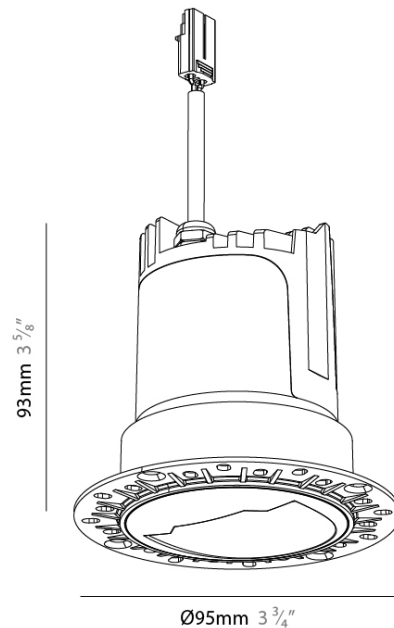

PHYSICAL

Shape: Round _____
Diameter (mm): 95 _____
Diameter (in): 3 3/4 _____
Height (mm): 93 _____
Depth (mm): 105 _____
Height (in): 3 5/8 _____
Depth (in): 4 1/8 _____
Ceiling Thickness (mm): 10 - 50 _____
Ceiling Thickness (in): 3/8 - 1 15/16 _____
Weight (kg): 0.2 _____
Fixture Finish: SSR / BKV / CWI / CRY / HAB / UFT / ITA / RUA / FTG / MYG / LOD / PUS / FRO / FUP / KIA / POP / BLS / SPG / MEY / GOH / CHC / COM / ABZ / JAG / OBR / MOS / ROR _____
Fixture Material: Extruded Aluminum _____
Cut-out Measurements: Ø 75mm/2 15/16" _____

ELECTRICAL

Lamp Type: LED (Zhaga Standard) _____
Input Wattage (W): 10.9 _____
Total Output Wattage (W): 10 _____
Dimming: Non-dimming / DALI Dimming / MATTER Dimming _____
Driver Included: No _____
Driver Location: Remote _____
Driver Type: Constant Current - Universal _____
Driver Class: Class 2 _____
Constant Current (MA): 350mA _____
Upon Request: 0-10V Dimming / Phase Dimming _____

LED

Color Temperature (°K): 2400 / 2700 / 3000 / 3500 / 4000 _____
Max. Delivered Lumen (lm): Max 1029 _____
Nominal Lumen (lm): Max 1771 _____
CRI: >90 CRI _____
Efficiency (%): 85.5 _____
Lamp Life (hrs): 50000 _____

OPTICAL

Adjustability: Rotational 350° / Tilt 30° _____

RATINGS AND CERTIFICATIONS

Certified By: Certified for North American Standards _____
IP rating: IP65 _____
Glare Rating: ≤ 10 _____