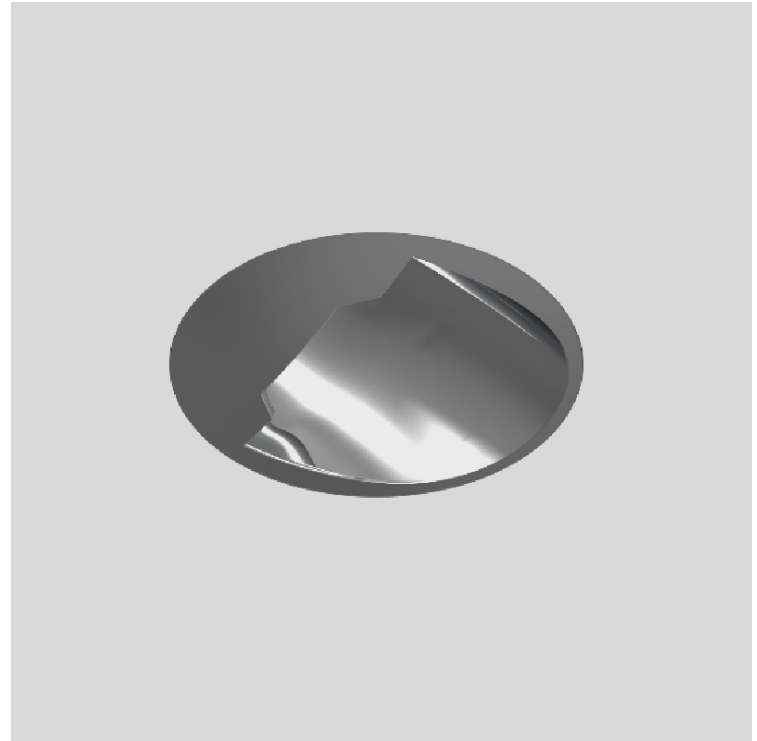

PHYSICAL

Shape: Round _____
Diameter (mm): 95 _____
Diameter (in): 3 3/4 _____
Height (mm): 93 _____
Depth (mm): 105 _____
Height (in): 3 5/8 _____
Depth (in): 4 1/8 _____
Ceiling Thickness (mm): 10 - 50 _____
Ceiling Thickness (in): 3/8 - 1 15/16 _____
Weight (kg): 0.2 _____
Fixture Finish: SSR / BKV / CWI / CRY / HAB / UFT / ITA / RUA / FTG / MYG / LOD / PUS / FRO / FUP / KIA / POP / BLS / SPG / MEY / GOH / CHC / COM / ABZ / JAG / OBR / MOS / ROR _____
Fixture Material: Extruded Aluminum _____
Cut-out Measurements: Ø 75mm/2 15/16" _____

ELECTRICAL

Lamp Type: LED (Zhaga Standard) _____
Input Wattage (W): 10.9 _____
Total Output Wattage (W): 10 _____
Dimming: Non-dimming / DALI Dimming / MATTER Dimming _____
Driver Included: No _____
Driver Location: Remote _____
Driver Type: Constant Current - Universal _____
Driver Class: Class 2 _____
Constant Current (MA): 350mA _____
Upon Request: 0-10V Dimming / Phase Dimming _____

LED

Color Temperature (°K): 2400 / 2700 / 3000 / 3500 / 4000 _____
Max. Delivered Lumen (lm): Max 1029 _____
Nominal Lumen (lm): Max 1771 _____
CRI: >90 CRI _____
Efficiency (%): 85.5 _____
Lamp Life (hrs): 50000 _____

OPTICAL

Adjustability: Rotational 350° / Tilt 30° _____

RATINGS AND CERTIFICATIONS

Certified By: Certified for North American Standards _____
IP rating: IP65 _____
Glare Rating: ≤ 10 _____