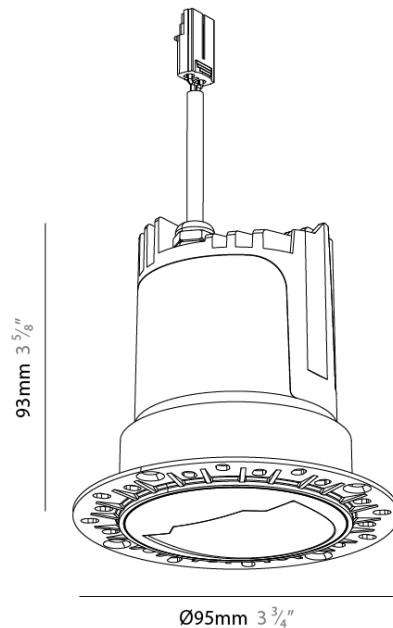

PHYSICAL

Shape: Round _____
Diameter (mm): 95 _____
Diameter (in): 3 3/4 _____
Height (mm): 93 _____
Depth (mm): 105 _____
Height (in): 3 5/8 _____
Depth (in): 4 1/8 _____
Ceiling Thickness (mm): 10 - 50 _____
Ceiling Thickness (in): 3/8 - 1 15/16 _____
Weight (kg): 0.2 _____
Fixture Finish: SSR / BKV / CWI / CRY / HAB / UFT / ITA / RUA / FTG / MYG / LOD / PUS / FRO / FUP / KIA / POP / BLS / SPG / MEY / GOH / CHC / COM / ABZ / JAG / OBR / MOS / ROR _____
Fixture Material: Extruded Aluminum _____
Cut-out Measurements: Ø 75mm/2 15/16" _____

ELECTRICAL

Lamp Type: LED (Zhaga Standard) _____
Input Wattage (W): 10.9 _____
Total Output Wattage (W): 10 _____
Dimming: Non-dimming / DALI Dimming / MATTER Dimming _____
Driver Included: No _____
Driver Location: Remote _____
Driver Type: Constant Current - Universal _____
Driver Class: Class 2 _____
Constant Current (MA): 350mA _____
Upon Request: 0-10V Dimming / Phase Dimming _____

LED

Color Temperature (°K): 2400 / 2700 / 3000 / 3500 / 4000 _____
Max. Delivered Lumen (lm): Max 1029 _____
Nominal Lumen (lm): Max 1771 _____
CRI: >90 CRI _____
Efficiency (%): 85.5 _____
Lamp Life (hrs): 50000 _____

OPTICAL

Adjustability: Rotational 350° / Tilt 30° _____

RATINGS AND CERTIFICATIONS

Certified By: Certified for North American Standards _____
IP rating: IP65 _____
Glare Rating: ≤ 10 _____