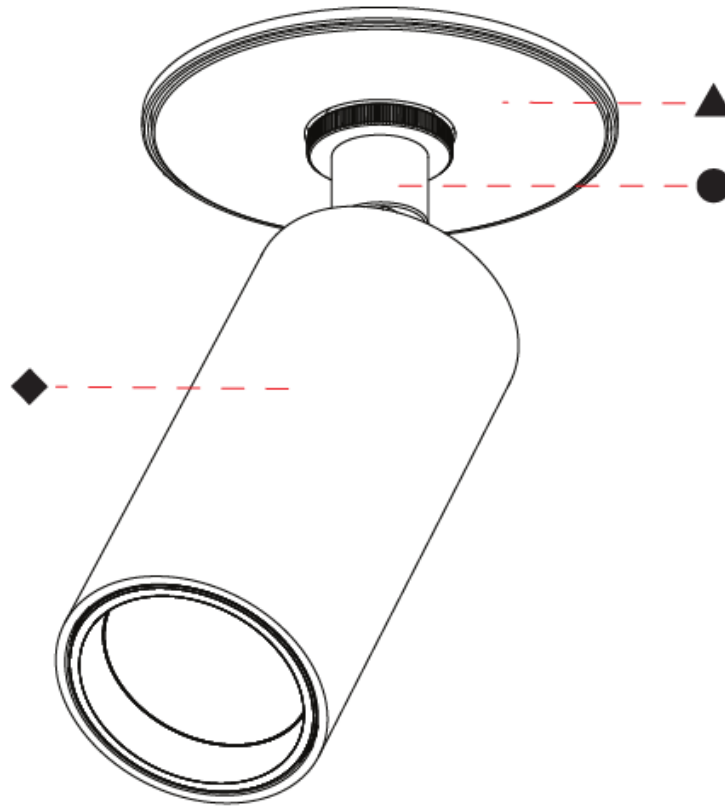

A350236-

PROJECT

TYPE

SPECIFIER

QUANTITY

DATE

A