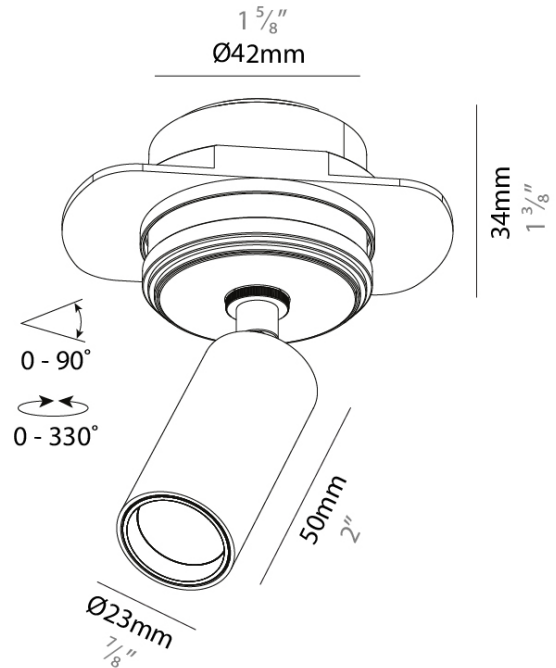

GENERAL

Series: Imagine Micro
Subseries: Imagine Micro
Partner: Prolicht
Division: Architectural
Installation: Surface
Product Type: Spots
Mounting Location: Ceiling
Light Distribution: Adjustable

PHYSICAL

Shape: Cylinder
Diameter (mm): 23
Diameter (in): 7/8
Height (mm): 50
Height (in): 1 19/16
Max. Overall Height (mm): 84
Max. Overall Height (in): 3 5/16
Weight (kg): 0.1
Fixture Finish: SSR / BKV / CWI / CRY / HAB / UFT / ITA / RUA / FTG / MYG / LOD / PUS / FRO / FUP / KIA / POP / BLS / SPG / MEY / GOH / CHC / COM / ABZ / JAG / OBR / MOS / ROR
Holder Finish: WHI / BLK
Fixture Material: Aluminum Die Cast

ELECTRICAL

Lamp Type: LED (Zhaga Standard)
Input Wattage (W): 4.4
Total Output Wattage (W): 3.6
Dimming: Non-Dimming / Phase Dimming / DALI Dimming / 0-10V Dimming / MATTER Dimming / Casambi
Driver Included: No
Driver Location: Remote
Driver Type: Constant Current - Universal
Driver Class: Class 2
Input Voltage (V): 120 - 277
Constant Current (MA): 350mA

LED

Color Temperature (°K): 2700 / 3000 / 3500 / 4000
Max. Delivered Lumen (lm): Max 290
Nominal Lumen (lm): Max 339
CRI: >90 CRI
Lamp Life (hrs): 50000

OPTICAL

Beam Angle: 26 / 28 / 38 / 46 / 64
Adjustability: Rotational 350°; Tilt 90°

RATINGS AND CERTIFICATIONS

Certified By: Certified for North American Standards
IP rating: IP20

PROJECT	
TYPE	
SPECIFIER	
QUANTITY	
DATE