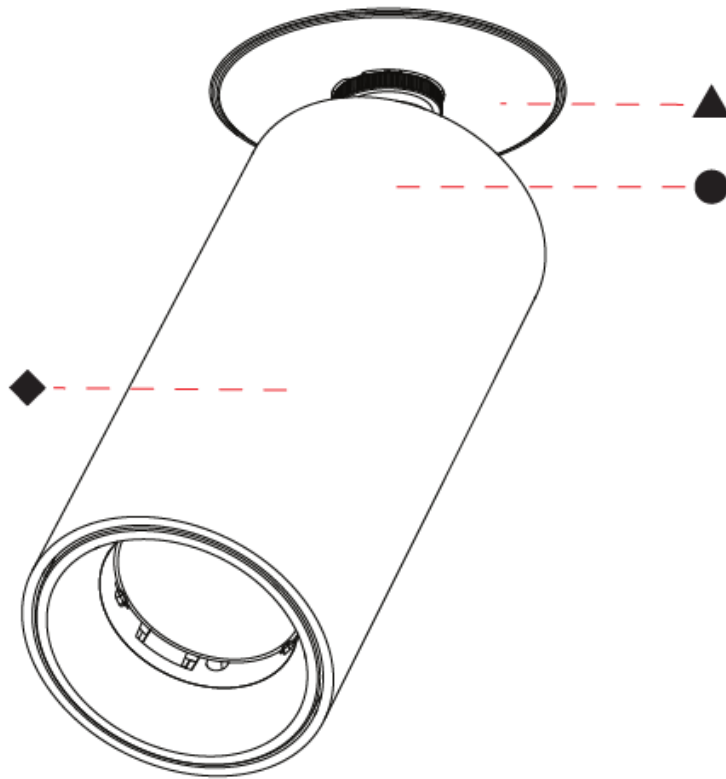

A350237-

PROJECT

TYPE

SPECIFIER

QUANTITY

DATE

A