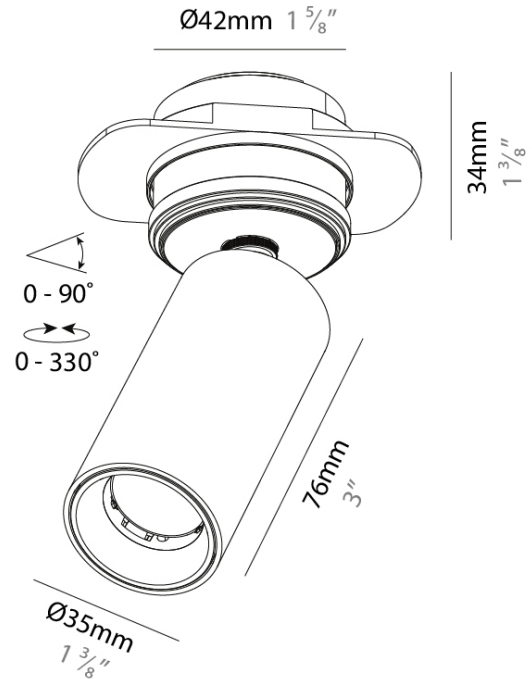

GENERAL

Series: Imagine Micro
Subseries: Imagine Micro
Partner: Prolicht
Division: Architectural
Installation: Surface
Product Type: Spots
Mounting Location: Ceiling
Light Distribution: Adjustable

PHYSICAL

Aperture Sizes - Downlights: 1"
Shape: Cylinder
Diameter (mm): 35
Diameter (in): 1 3/8
Height (mm): 76
Height (in): 3
Max. Overall Height (mm): 110
Max. Overall Height (in): 4 3/16
Weight (kg): 0.2
Fixture Finish: SSR / BKV / CWI / CRY / HAB / UFT / ITA / RUA / FTG / MYG / LOD / PUS / FRO / FUP / KIA / POP / BLS / SPG / MEY / GOH / CHC / COM / ABZ / JAG / OBR / MOS / ROR
Holder Finish: WHI / BLK
Fixture Material: Aluminum Die Cast

ELECTRICAL

Lamp Type: LED (Zhaga Standard)
Input Wattage (W): 6.4
Total Output Wattage (W): 5.4
Dimming: Non-Dimming / Phase Dimming / DALI Dimming / 0-10V Dimming / MATTER Dimming / Casambi
Driver Included: No
Driver Location: Remote
Driver Type: Constant Current - Universal
Driver Class: Class 2
Input Voltage (V): 120 - 277
Constant Current (MA): 500mA

LED

Color Temperature (°K): 2700 / 3000 / 3500 / 4000
Max. Delivered Lumen (lm): Max 149
Nominal Lumen (lm): Max 848
CRI: >90 CRI
Lamp Life (hrs): 80000

OPTICAL

Beam Angle: 14
Adjustability: Rotational 350°; Tilt 90°

RATINGS AND CERTIFICATIONS

Certified By: Certified for North American Standards
IP rating: IP20