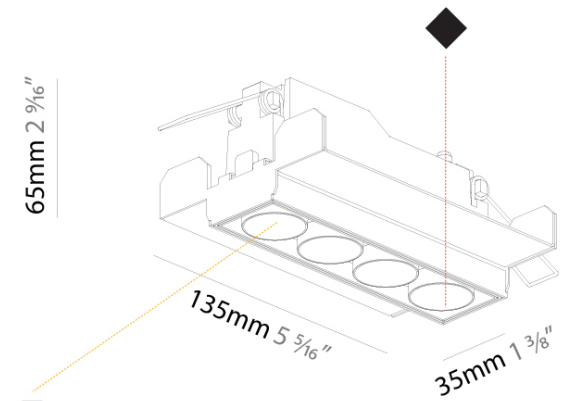

PHYSICAL

Shape: Rectangle
Length (mm): 135
Length (in): 5 5/16
Width (mm): 35
Width (in): 1 3/8
Height (mm): 65
Height (in): 2 5/16
Ceiling Thickness (mm): 12.5
Ceiling Thickness (in): 1/2
Min. Recessing Depth (mm): 100
Min. Recessing Depth (in): 3 15/16
Light Distribution: Downlight
Weight (kg): 0.401
Weight (lbs): 0.88
Fixture Finish: SSR / BKV / CWI / CRY / HAB / UFT / ITA / RUA / FTG / MYG / LOD / PUS / FRO / FUP / KIA / POP / BLS / SPG / MEY / GOH / GUM / CHC / COM / ABZ / JAG / OBR / MOS / ROR
Holder Finish: WHI / BLK
Fixture Material: Aluminum Die Cast
Cut-out Measurements: 142mm / 5 9/16" x 42mm / 1 5/8"
Upon Request: Unique Ceiling Thickness

ELECTRICAL

Lamp Type: LED (Zhaga Standard)
Input Wattage (W): 14.3
Total Output Wattage (W): 13.3
Dimming: Tri-Mode (Non-Dimming and Phase Dimming (120Vac only) and 0-10V Dimming)
Driver Included: No
Driver Location: Recessed Housing
Driver Type: Constant Current - Universal
Driver Class: Class 2
Housing: See components
Input Voltage (V): 120 - 277
Constant Current (MA): 1050

LED

Number of LEDs: 4
Color Temperature (°K): 2700 / 3000 / 3500 / 4000
Max. Delivered Lumen (lm): 750 / 850 / 862 / 880
CRI: >90 CRI
Lamp Life (hrs): 50000
Upon Request: Special Color Temperature

OPTICAL

Reflector: 8 / 14 / 34
Upon Request: Special Beam Angles

RATINGS AND CERTIFICATIONS

Certified By: CSA Certified to UL and CSA Standards
IP rating: IP20