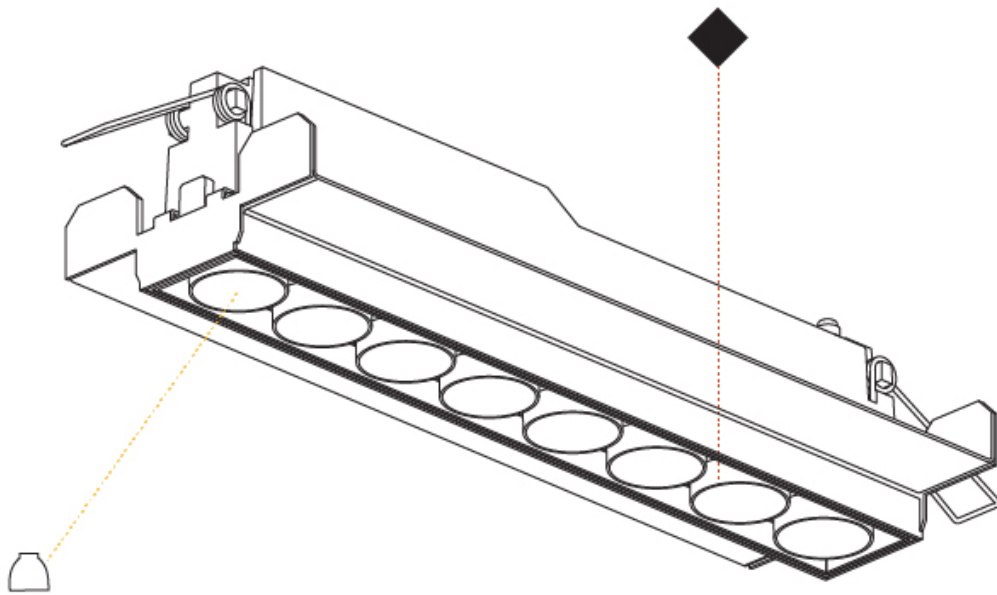

MAGIQ 8 CELL KORONA TRIMLESS

A35136-

PROJECT

TYPE

SPECIFIER

QUANTITY

DATE

A