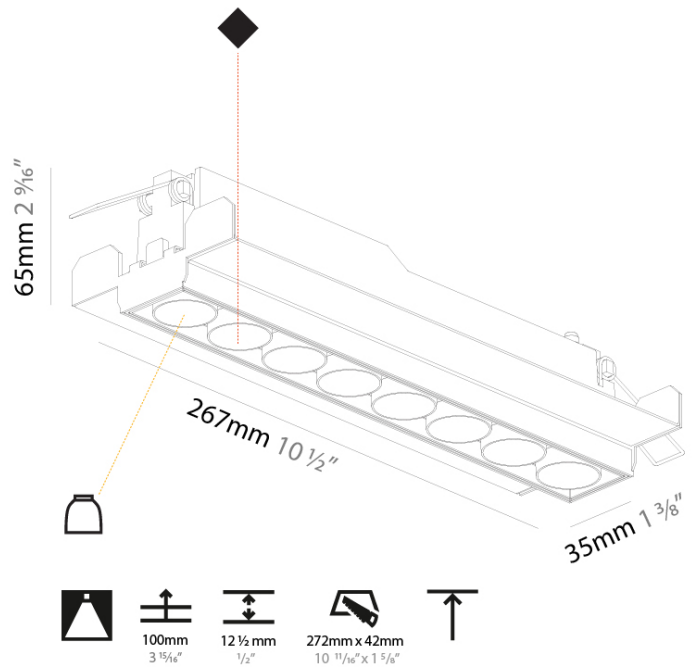

PHYSICAL

Aperture Sizes - Downlights: 1"
Shape: Rectangle
Length (mm): 267
Length (in): 10 1/2
Width (mm): 35
Width (in): 1 3/8
Height (mm): 65
Height (in): 2 9/16
Ceiling Thickness (mm): 12.5
Ceiling Thickness (in): 1/2
Min. Recessing Depth (mm): 100
Min. Recessing Depth (in): 3 15/16
Weight (kg): 0.737
Weight (lbs): 1.61
Fixture Finish: SSR / BKV / CWI / CRY / HAB / UFT / ITA / RUA / FTG / MYG / LOD / PUS / FRO / FUP / KIA / POP / BLS / SPG / MEY / GOH / CHC / COM / ABZ / JAG / OBR / MOS / ROR
Holder Finish: WHI / BLK
Fixture Material: Aluminum Die Cast
Cut-out Measurements: 273mm / 10 3/4" x 42mm / 1 5/8"
Upon Request: Unique Ceiling Thickness

ELECTRICAL

Lamp Type: LED (Zhaga Standard)
Input Wattage (W): 27
Total Output Wattage (W): 25.9
Dimming: Tri-Mode (Non-Dimming and Phase Dimming (120Vac only) and 0-10V Dimming)
Driver Included: No
Driver Location: Remote
Driver Type: Constant Current - Universal
Driver Class: Class 2
Input Voltage (V): 120 - 277
Constant Current (MA): 1050

LED

Number of LEDs: 8
Color Temperature (°K): 2700 / 3000 / 3500 / 4000
Max. Delivered Lumen (lm): MAX. 1561 / 1685 / 1721 / 1756
Nominal Lumen (lm): MAX. 1760 / 1900 / 1940 / 1980
CRI: >90 CRI
Lamp Life (hrs): 50000
Upon Request: Special Color Temperature

OPTICAL

Reflector: 8 / 14 / 34
Upon Request: Special Beam Angles

RATINGS AND CERTIFICATIONS

Certified By: CSA Certified to UL and CSA Standards
IP rating: IP20