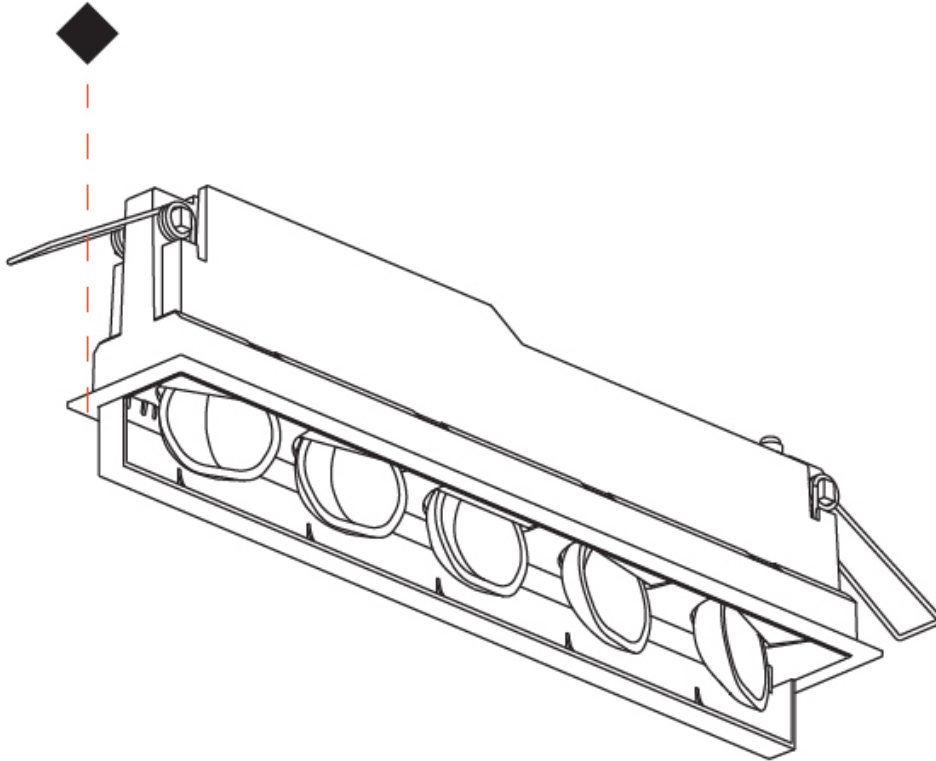

MAGIQ WALLWASH RECESSED

A35154-

PROJECT _____

TYPE _____

SPECIFIER _____

QUANTITY _____

DATE _____

A