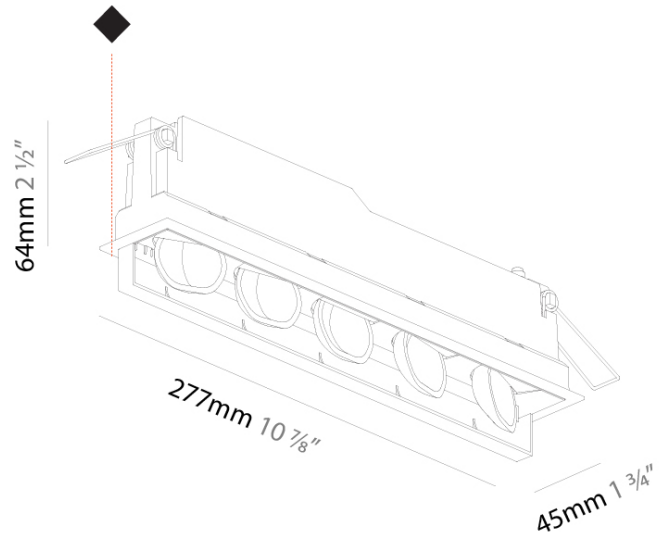

GENERAL

Series: Magiq Wallwash
Partner: Prolicht
Division: Architectural
Installation: Recessed
Product Type: Wallwash
Mounting Location: Ceiling
Light Distribution: Asymmetric

PHYSICAL

Shape: Rectangle
Length (mm): 277
Length (in): 10 7/8
Width (mm): 45
Width (in): 1 3/4
Height (mm): 64
Height (in): 2 1/2
Min. Recessing Depth (mm): 100
Min. Recessing Depth (in): 3 15/16
Fixture Finish: SSR / BKV / CWI / CRY / HAB / UFT / ITA / RUA / FTG / MYG / LOD / PUS / FRO / FUP / KIA / POP / BLS / SPG / MEY / GOH / CHC / COM / ABZ / JAG / OBR / MOS / ROR
Holder Finish: WHI / BLK
Fixture Material: Aluminum Die Cast
Cut-out Measurements: 270mm / 10 5/8" x 38mm / 1 1/2"

ELECTRICAL

Lamp Type: LED (Zhaga Standard)
Input Wattage (W): 31.4
Total Output Wattage (W): 25.9
Dimming: Tri-Mode (Non-Dimming and Phase Dimming (120Vac only) and 0-10V Dimming)
Driver Included: No
Driver Location: Remote
Driver Type: Constant Current - Universal
Driver Class: Class 1
Input Voltage (V): 120 - 277
Constant Current (MA): 500

LED

Number of LEDs: 5
Color Temperature (°K): 3000 / 3500 / 4000
Max. Delivered Lumen (lm): 2339 / 2145 / 2443
Nominal Lumen (lm): 2590 / 2375 / 2705
CRI: >90 CRI
Efficiency (%): 82.3
Lamp Life (hrs): 50000

RATINGS AND CERTIFICATIONS

Certified By: CSA Certified to UL and CSA Standards
IP rating: IP20