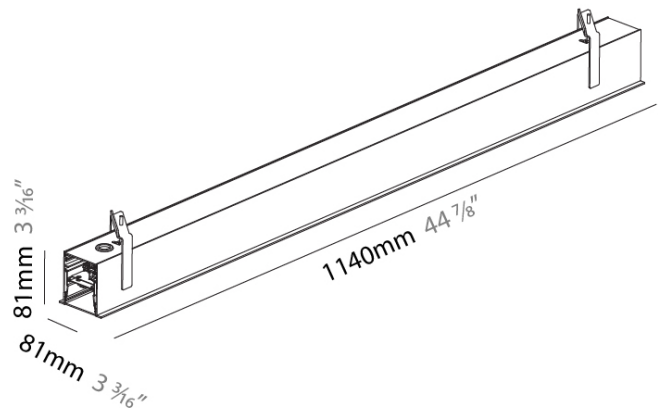

PHYSICAL

Shape: Rectangle
Length (mm): 1140
Length (in): 44 7/8
Width (mm): 81
Width (in): 3 3/16
Height (mm): 81
Height (in): 3 3/16
Ceiling Thickness (mm): 10 / 12.5 / 15 / 25 / 30
Ceiling Thickness (in): 3/8 or 1/2 or 9/16 or 1 or 1 3/16
Min. Recessing Depth (mm): 120
Min. Recessing Depth (in): 4 3/4
Weight (kg): 4.267
Weight (lbs): 9.41
Diffuser: PMMA - Opal or Micro-Prism
Fixture Finish: SSR / BKV / CWI / CRY / HAB / UFT / ITA / RUA / FTG / MYG / LOD / PUS / FRO / FUP / KIA / POP / BLS / SPG / MEY / GOH / CHC / COM / ABZ / JAG / OBR / MOS / ROR
Fixture Material: Extruded Aluminum
Cut-out Measurements: 1140mm / 44 7/8" x 72mm / 2 13/16"

ELECTRICAL

Lamp Type: LED (Zhaga Standard)
Input Wattage (W): 26.4
Total Output Wattage (W): 24
Dimming: Tri-Mode (Non-Dimming and Phase Dimming (120Vac only) and 0-10V Dimming)
Driver Included: Yes
Driver Location: Integrated
Driver Type: Constant Current - Universal
Driver Class: Class 2
Input Voltage (V): 120 - 277
Constant Current (MA): 350

LED

Color Temperature (°K): 3000 / 3500 / 4000
Max. Delivered Lumen (lm): 2940 / 2999 / 3060
Nominal Lumen (lm): 3840 / 3920 / 4000
CRI: >90 CRI
Efficiency (%): 46% (8mm Perspex)
Lamp Life (hrs): 50000

OPTICAL

Beam Angle: 82

RATINGS AND CERTIFICATIONS

Certified By: Certified for North American Standards
IP rating: IP20

1150mm x 72mm
45 1/4" x 2 13/16"

120mm
4 3/4"

10 - 30mm
3/8" - 1 3/16"