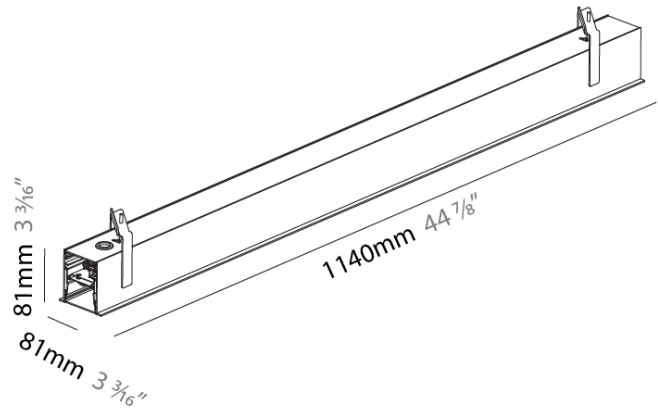

#### PHYSICAL

Shape: Rectangle  
 Length (mm): 1140  
 Length (in): 44 7/8  
 Width (mm): 81  
 Width (in): 3 3/16  
 Height (mm): 81  
 Height (in): 3 3/16  
 Ceiling Thickness (mm): 10 / 12.5 / 15 / 25 / 30  
 Ceiling Thickness (in): 3/8 or 1/2 or 9/16 or 1 or 1 3/16  
 Min. Recessing Depth (mm): 120  
 Min. Recessing Depth (in): 4 3/4  
 Weight (kg): 4.267  
 Weight (lbs): 9.41  
 Diffuser: PMMA - Opal or Micro-Prism  
 Fixture Finish: SSR / BKV / CWI / CRY / HAB / UFT / ITA / RUA / FTG / MYG / LOD / PUS / FRO / FUP / KIA / POP / BLS / SPG / MEY / GOH / CHC / COM / ABZ / JAG / OBR / MOS / ROR  
 Fixture Material: Extruded Aluminum  
 Cut-out Measurements: 1140mm / 44 7/8" x 72mm / 2 13/16"

#### RATINGS AND CERTIFICATIONS

Certified By: Certified for North American Standards  
 IP rating: IP20

1150mm x 72mm  
45 1/4" x 2 13/16"

120mm  
4 3/4"

10 - 30mm  
3/8" - 1 3/16"