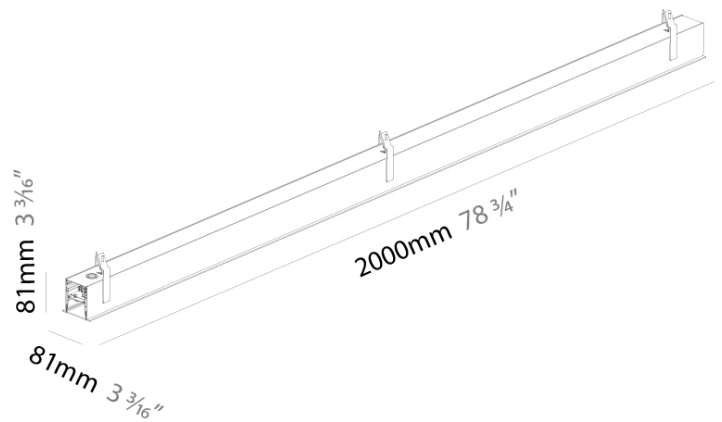

#### PHYSICAL

Shape: Rectangle  
 Length (mm): 2000  
 Length (in): 78 3/4  
 Width (mm): 81  
 Width (in): 3 3/16  
 Height (mm): 81  
 Height (in): 3 3/16  
 Ceiling Thickness (mm): 10 / 12.5 / 15 / 25 / 30  
 Ceiling Thickness (in): 3/8 or 1/2 or 9/16 or 1 or 1 3/16  
 Min. Recessing Depth (mm): 120  
 Min. Recessing Depth (in): 4 3/4  
 Weight (kg): 5.723  
 Weight (lbs): 12.62  
 Diffuser: PMMA - Opal or Micro-Prism  
 Fixture Finish: SSR / BKV / CWI / CRY / HAB / UFT / ITA / RUA / FTG / MYG / LOD / PUS / FRO / FUP / KIA / POP / BLS / SPG / MEY / GOH / CHC / COM / ABZ / JAG / OBR / MOS / ROR  
 Fixture Material: Extruded Aluminum  
 Cut-out Measurements: 2000mm / 78 3/4" x 72mm / 2 13/16"

#### RATINGS AND CERTIFICATIONS

Certified By: Certified for North American Standards  
 IP rating: IP20

2010mm x 72mm  
79 1/8" x 2 13/16"

120mm  
4 3/4"

10 - 30mm  
3/8" - 1 1/4"