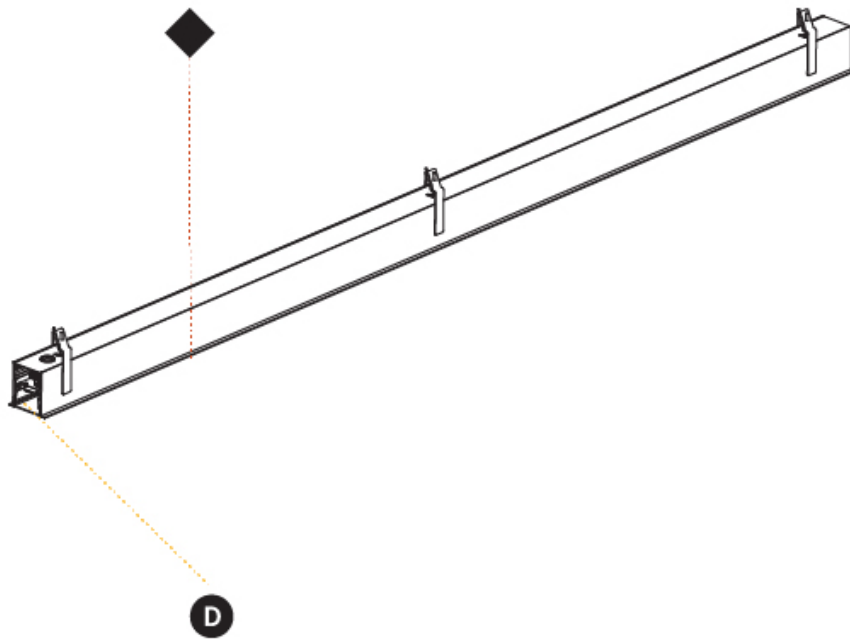

SUPER-G SLIM 65 RECESSED

A35158-

PROJECT _____

TYPE _____

SPECIFIER _____

QUANTITY _____

DATE _____