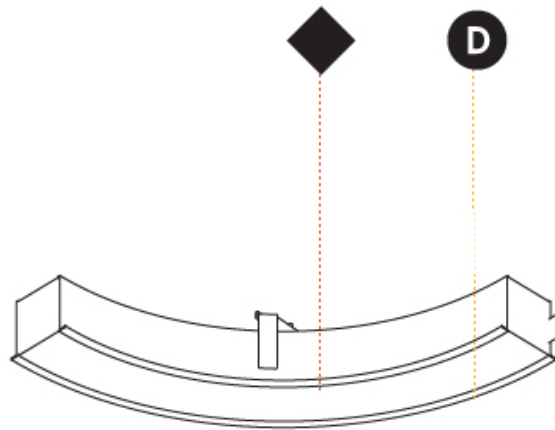

SUPER-G SLIM 65 RECESSED

A35162-

PROJECT

TYPE

SPECIFIER

QUANTITY

DATE

A