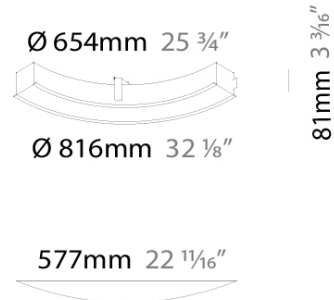

PHYSICAL

Shape: Curves
Length (mm): 577
Length (in): 22 11/16
Width (mm): 81
Width (in): 3 3/16
Height (mm): 81
Height (in): 3 3/16
Ceiling Thickness (mm): 10 / 12.5 / 15 / 25 / 30
Ceiling Thickness (in): 3/8 or 1/2 or 9/16 or 1 or 1 3/16
Min. Recessing Depth (mm): 120
Min. Recessing Depth (in): 4 3/4
Weight (kg): 1.926
Weight (lbs): 4.25
Diffuser: PMMA - Opal or Micro-Prism
Fixture Finish: SSR / BKV / CWI / CRY / HAB / UFT / ITA / RUA / FTG / MYG / LOD / PUS / FRO / FUP / KIA / POP / BLS / SPG / MEY / GOH / CHC / COM / ABZ / JAG / OBR / MOS / ROR
Fixture Material: Extruded Aluminum
Cut-out Measurements: 807mm / 31 3/4" x 663mm / 26 1/8"

ELECTRICAL

Lamp Type: LED (Zhaga Standard)
Input Wattage (W): 13.2
Total Output Wattage (W): 12
Dimming: Tri-Mode (Non-Dimming and Phase Dimming (120Vac only) and 0-10V Dimming)
Driver Included: Yes
Driver Location: Integrated
Driver Type: Constant Current - Universal
Driver Class: Class 2
Input Voltage (V): 120 - 277
Constant Current (MA): 350

LED

Color Temperature (°K): 3000 / 3500 / 4000
Max. Delivered Lumen (lm): 1470 / 1499 / 1530
Nominal Lumen (lm): 1920 / 1960 / 2000
CRI: >90 CRI
Efficiency (%): 0.884
Lamp Life (hrs): 50000

RATINGS AND CERTIFICATIONS

Certified By: Certified for North American Standards
IP rating: IP20