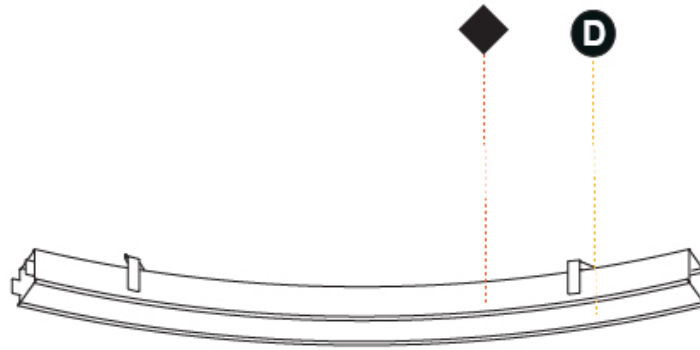

SUPER-G SLIM 65 RECESSED

A35168-

PROJECT _____

TYPE _____

SPECIFIER _____

QUANTITY _____

DATE _____

A