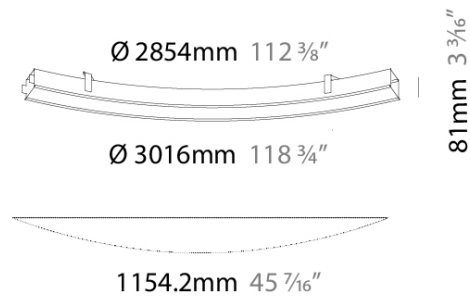

GENERAL

Series: Super-G
Subseries: Super-G Slim 65
Partner: Prolicht
Division: Architectural
Installation: Recessed
Product Type: Linear Profiles
Mounting Location: Ceiling
Light Distribution: Direct

PHYSICAL

Shape: Curves
Length (mm): 1154
Length (in): 45 7/16
Width (mm): 81
Width (in): 3 3/16
Height (mm): 81
Height (in): 3 3/16
Ceiling Thickness (mm): 10 / 12.5 / 15 / 25 / 30
Min. Recessing Depth (mm): 120
Min. Recessing Depth (in): 4 3/4
Weight (kg): 3.58
Weight (lbs): 7.89
Diffuser: PMMA - Opal or Micro-Prism
Fixture Finish: SSR / BKV / CWI / CRY / HAB / UFT / ITA / RUA / FTG / MYG / LOD / PUS / FRO / FUP / KIA / POP / BLS / SPG / MEY / GOH / CHC / COM / ABZ / JAG / OBR / MOS / ROR
Fixture Material: Extruded Aluminum
Cut-out Measurements: 3007mm / 118 3/8" / 2863mm / 112 11/16"

ELECTRICAL

Lamp Type: LED (Zhaga Standard)
Input Wattage (W): 26.4
Total Output Wattage (W): 24
Dimming: Tri-Mode (Non-Dimming and Phase Dimming (120Vac only) and 0-10V Dimming)
Driver Included: Yes
Driver Location: Integrated
Driver Type: Constant Current - Universal
Driver Class: Class 2
Input Voltage (V): 120 - 277
Constant Current (MA): 350

LED

Color Temperature (°K): 3000 / 3500 / 4000
Max. Delivered Lumen (lm): 2940 / 2999 / 3060
Nominal Lumen (lm): 3840 / 3920 / 4000
CRI: >90 CRI
Efficiency (%): 0.884
Lamp Life (hrs): 50000

RATINGS AND CERTIFICATIONS

Certified By: Certified for North American Standards
IP rating: IP20