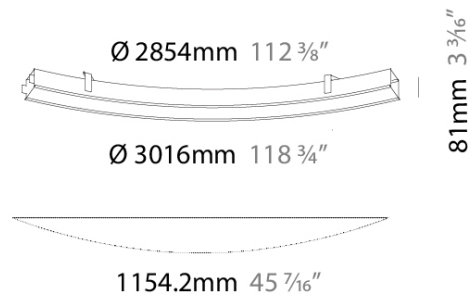

GENERAL

Series: Super-G
Subseries: Super-G Slim 65
Partner: Prolicht
Division: Architectural
Installation: Recessed
Product Type: Linear Profiles
Mounting Location: Ceiling
Light Distribution: Direct

PHYSICAL

Shape: Curves
Length (mm): 1154
Length (in): 45 7/16
Width (mm): 81
Width (in): 3 3/16
Height (mm): 81
Height (in): 3 3/16
Ceiling Thickness (mm): 10 / 12.5 / 15 / 25 / 30
Min. Recessing Depth (mm): 120
Min. Recessing Depth (in): 4 3/4
Weight (kg): 3.58
Weight (lbs): 7.89
Diffuser: PMMA - Opal or Micro-Prism
Fixture Finish: SSR / BKV / CWI / CRY / HAB / UFT / ITA / RUA / FTG / MYG / LOD / PUS / FRO / FUP / KIA / POP / BLS / SPG / MEY / GOH / CHC / COM / ABZ / JAG / OBR / MOS / ROR
Fixture Material: Extruded Aluminum
Cut-out Measurements: 3007mm / 118 3/8" / 2863mm / 112 11/16"

ELECTRICAL

Lamp Type: LED (Zhaga Standard)
Input Wattage (W): 26.4
Total Output Wattage (W): 24
Dimming: Tri-Mode (Non-Dimming and Phase Dimming (120Vac only) and 0-10V Dimming)
Driver Included: Yes
Driver Location: Integrated
Driver Type: Constant Current - Universal
Driver Class: Class 2
Input Voltage (V): 120 - 277
Constant Current (MA): 350

LED

Color Temperature (°K): 3000 / 3500 / 4000
Max. Delivered Lumen (lm): 2940 / 2999 / 3060
Nominal Lumen (lm): 3840 / 3920 / 4000
CRI: >90 CRI
Efficiency (%): 0.884
Lamp Life (hrs): 50000

RATINGS AND CERTIFICATIONS

Certified By: Certified for North American Standards
IP rating: IP20