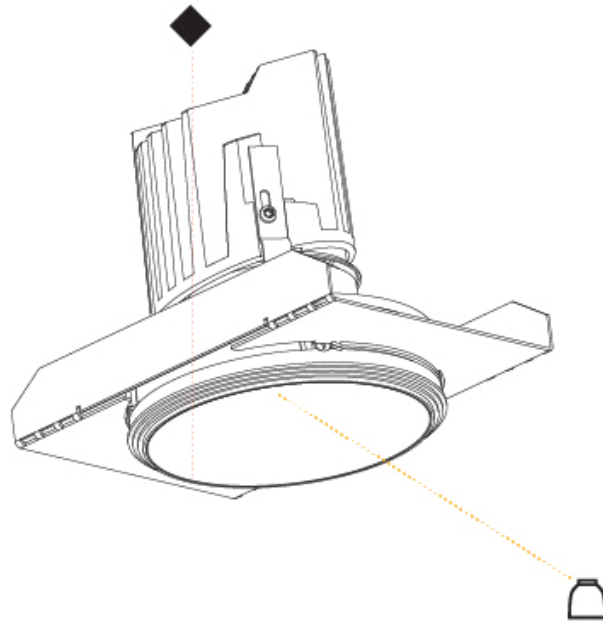

BIONIQ ROUND DEEP TRIMLESS

A35191-

PROJECT

TYPE

SPECIFIER

QUANTITY

DATE

A