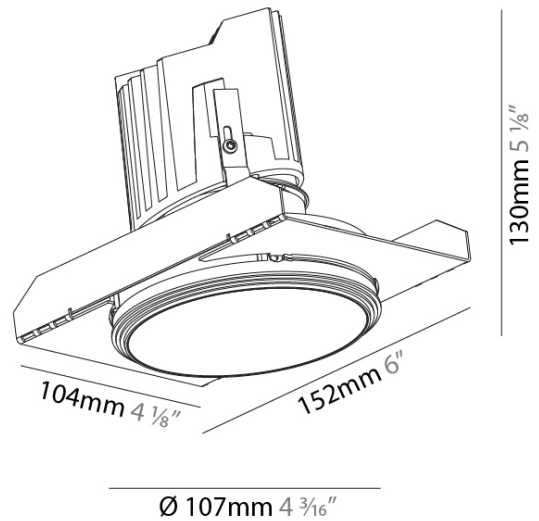

GENERAL

Series: Bioniq
Subseries: Bioniq Round Deep
Brand: Prolicht
Division: Architectural
Mounting Type: Trimless
Mounting Location: Ceiling
Subcategory: Downlight

PHYSICAL

Shape: Round
Diameter (mm): 107
Diameter (in): 4 3/16
Height (mm): 130
Height (in): 5 1/8
Ceiling Thickness (mm): 10 / 12.5 / 15 / 25
Ceiling Thickness (in): 3/8 or 1/2 or 9/16 or 1
Min. Recessing Depth (mm): 150
Min. Recessing Depth (in): 5 7/8
Light Distribution: Downlight
Weight (kg): 0.646
Weight (lbs): 1.42
Fixture Finish: SSR / BKV / CWI / CRY / HAB / UFT / ITA / RUA / FTG / MYG / LOD / PUS / FRO / FUP / KIA / POP / BLS / SPG / MEY / GOH / GUM / CHC / COM / ABZ / JAG / OBR / MOS / ROR
Fixture Material: Aluminum Die Cast
Cut-out Measurements: Ø 111mm / 4 3/8"
Upon Request: Unique Ceiling Thickness

OPTICAL

Reflector*: 18 / 42 / 60
Optic*: Lens Pack - No Lens / Linear Spread Lens / Honeycomb / Spread Lens
Upon Request: Special Beam Angles

RATINGS AND CERTIFICATIONS

Certified By: Certified for North American Standards
IP rating: IP20