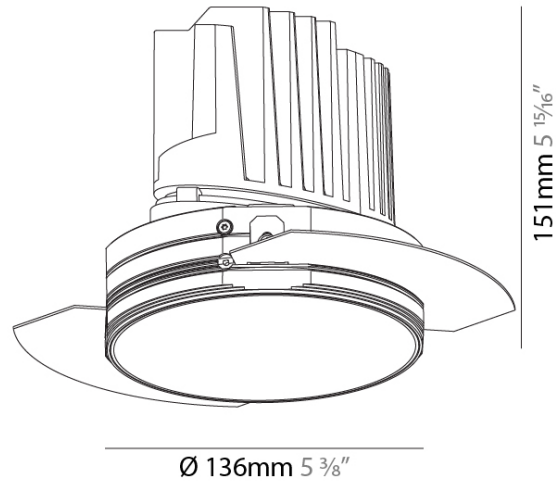

GENERAL

Series: Bioniq
 Subseries: Bioniq Round Deep
 Brand: Prolicht
 Division: Architectural
 Mounting Type: Trimless
 Mounting Location: Ceiling
 Subcategory: Downlight

PHYSICAL

Shape: Round
 Diameter (mm): 136
 Diameter (in): 5 3/8
 Height (mm): 151
 Height (in): 5 15/16
 Ceiling Thickness (mm): 10 / 12.5 / 15 / 25
 Ceiling Thickness (in): 3/8 or 1/2 or 9/16 or 1
 Min. Recessing Depth (mm): 170
 Min. Recessing Depth (in): 6 11/16
 Light Distribution: Downlight
 Weight (kg): 1.073
 Weight (lbs): 2.36
 Fixture Finish: SSR / BKV / CWI / CRY / HAB / UFT / ITA / RUA / FTG / MYG / LOD / PUS / FRO / FUP / KIA / POP / BLS / SPG / MEY / GOH / GUM / CHC / COM / ABZ / JAG / OBR / MOS / ROR
 Fixture Material: Aluminum Die Cast
 Cut-out Measurements: Ø 140mm / 5 1/2"
 Upon Request: Unique Ceiling Thickness

LED

Number of LEDs: 1
 Color Temperature (°K): 2700 / 3000 / 3500 / 4000
 Max. Delivered Lumen (lm): 814 / 877 / 911 / 930
 Nominal Lumen (lm): 1246 / 1342 / 1396 / 1424
 CRI: >90 CRI
 Efficiency (%): 90.5
 Lamp Life (hrs): 50000
 Upon Request: RGB-W Tunable White Special Color Temperature Special LED

OPTICAL

Reflector: 10
 Optic: Lens Pack - No Lens / Linear Spread Lens / Honeycomb / Spread Lens
 Upon Request: Special Beam Angles

RATINGS AND CERTIFICATIONS

Certified By: Certified for North American Standards
 IP rating: IP20