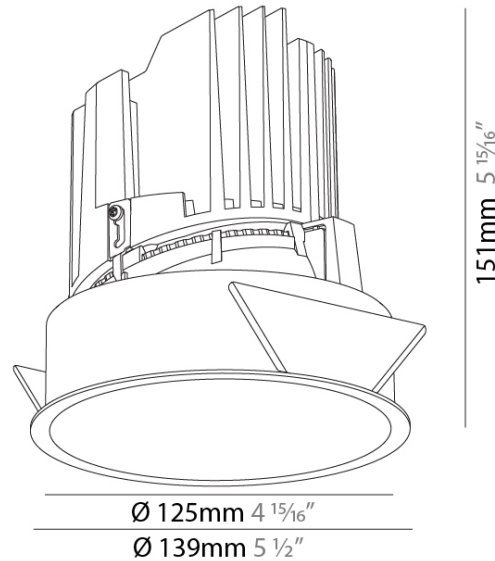

ELECTRICAL

Lamp Type: LED (Zhaga Standard) _____
Input Wattage (W): 13.2 / 16.5 _____
Total Output Wattage (W): 12 / 14 _____
Dimming: Tri-Mode (Non-Dimming and Phase Dimming (120Vac only) and 0-10V Dimming) _____
Driver Included: No _____
Driver Location: Recessed Housing _____
Driver Type: Constant Current - Universal _____
Driver Class: Class 2 _____
Housing: See components _____
Input Voltage (V): 120 - 277 _____
Constant Current (MA): 350 _____

LED

Number of LEDs: 1 _____
Color Temperature (°K): 2700 / 3000 / 3500 / 4000 _____
Max. Delivered Lumen (lm): 870 / 970 / 1039 / 1060 _____
Nominal Lumen (lm): 960 / 1070 / 1156 / 1180 _____
CRI: >90 CRI _____
Efficiency (%): 0.905 _____
Lamp Life (hrs): 50000 _____

OPTICAL

Reflector°: 10 _____

RATINGS AND CERTIFICATIONS

Certified By: Certified for North American Standards _____
IP rating: IP20 _____