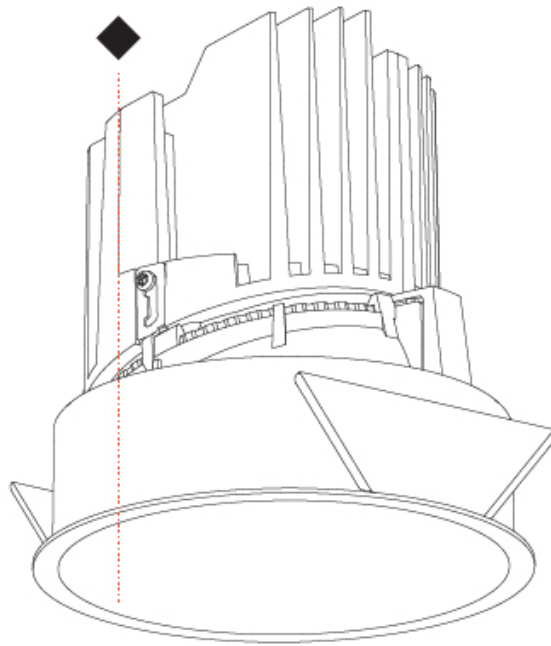

BIONIQ ROUND DEEP RECESSED

A35278-

PROJECT

TYPE

SPECIFIER

QUANTITY

DATE