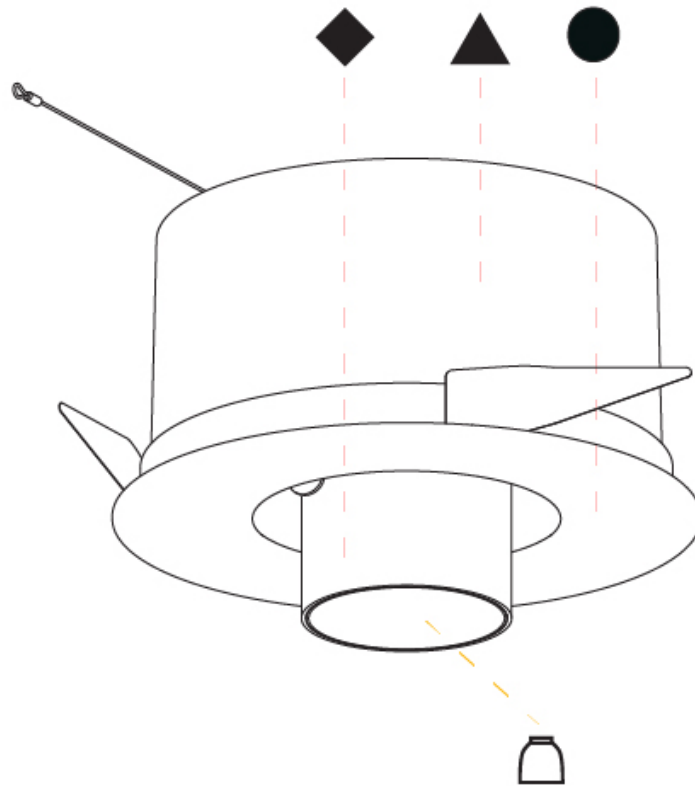

IMAGINE ROUND RECESSED

A35383-

PROJECT	_____
TYPE	_____
SPECIFIER	_____
QUANTITY	_____
DATE	_____