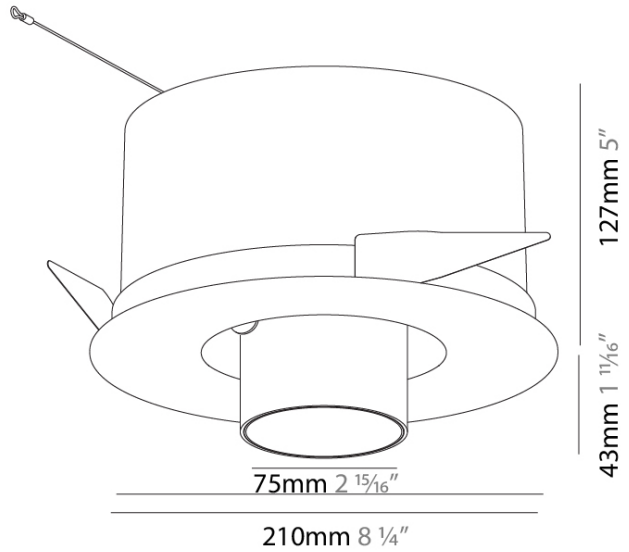

GENERAL

Series: Imagine
Subseries: Imagine Round
Brand: Prolicht
Division: Architectural
Mounting Type: Recessed
Mounting Location: Ceiling
Subcategory: Spots

PHYSICAL

Shape: Round
Diameter (mm): 210
Diameter (in): 8 1/4
Height (mm): 170
Height (in): 6 11/16
Ceiling Thickness (mm): 10 / 12.5 / 15
Ceiling Thickness (in): 3/8 or 1/2 or 9/16
Min. Recessing Depth (mm): 140
Min. Recessing Depth (in): 5 1/2
Light Distribution: Adjustable / Indirect
Weight (kg): 1.4
Weight (lbs): 3.09
Fixture Finish: SSR / BKV / CWI / CRY / HAB / UFT / ITA / RUA / FTG / MYG / LOD / PUS / FRO / FUP / KIA / POP / BLS / SPG / MEY / GOH / GUM / CHC / COM / ABZ / JAG / OBR / MOS / ROR
Fixture Material: Aluminum Die Cast
Cut-out Measurements: D. - 190mm / 7 1/2"

OPTICAL

Reflector: 12
Optic: Lens Pack - No Lens / Linear Spread Lens / Honeycomb / Spread Lens
Adjustability: Rotational 355°; Tilt 45°

RATINGS AND CERTIFICATIONS

Certified By: Certified for North American Standards
IP rating: IP20