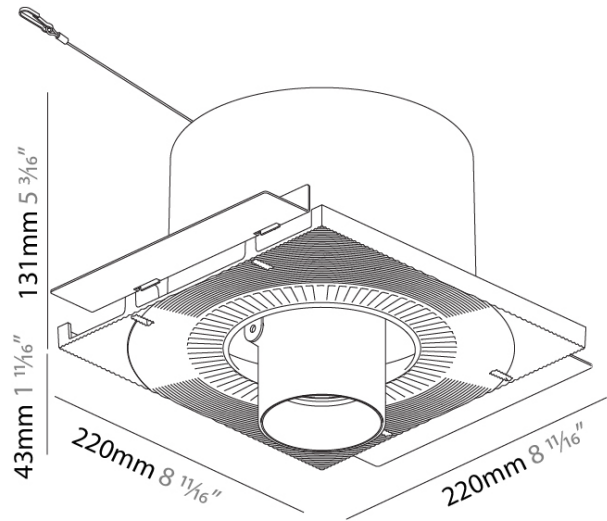

ELECTRICAL

Lamp Type: LED (Zhaga Standard)
Input Wattage (W): 19.3 + 2.6
Total Output Wattage (W): 16.5 + 2.2
Dimming: Tri-Mode (Non-Dimming and Phase Dimming (120Vac only) and 0-10V Dimming)
Driver Included: No
Driver Location: Remote
Driver Type: Constant Current & Constant Voltage - Universal
Driver Class: Class 2
Input Voltage (V): 120 - 277
Output Voltage (V): 24
Constant Current (MA): 500

LED

Number of LEDs: 2
Color Temperature (°K): 2700 / 3000 / 3500 / 4000
Max. Delivered Lumen (lm): 1515 / 1575 / 1673 / 1707
Nominal Lumen (lm): 2285 / 2375 / 2524 / 2575
CRI: >90 CRI
Lamp Life (hrs): 50000
Upon Request: Special Color Temperature

OPTICAL

Reflector: 12 / 16 / 32
Optic: Lens Pack - No Lens / Linear Spread Lens / Honeycomb / Spread Lens
Adjustability: Rotational 355°; Tilt 45°
Upon Request: Special Beam Angles

RATINGS AND CERTIFICATIONS

Certified By: Certified for North American Standards
Zaneen Lighting Inc. © 2024, T 1800-388-3382, F 416-247-9319, www.zaneen.com