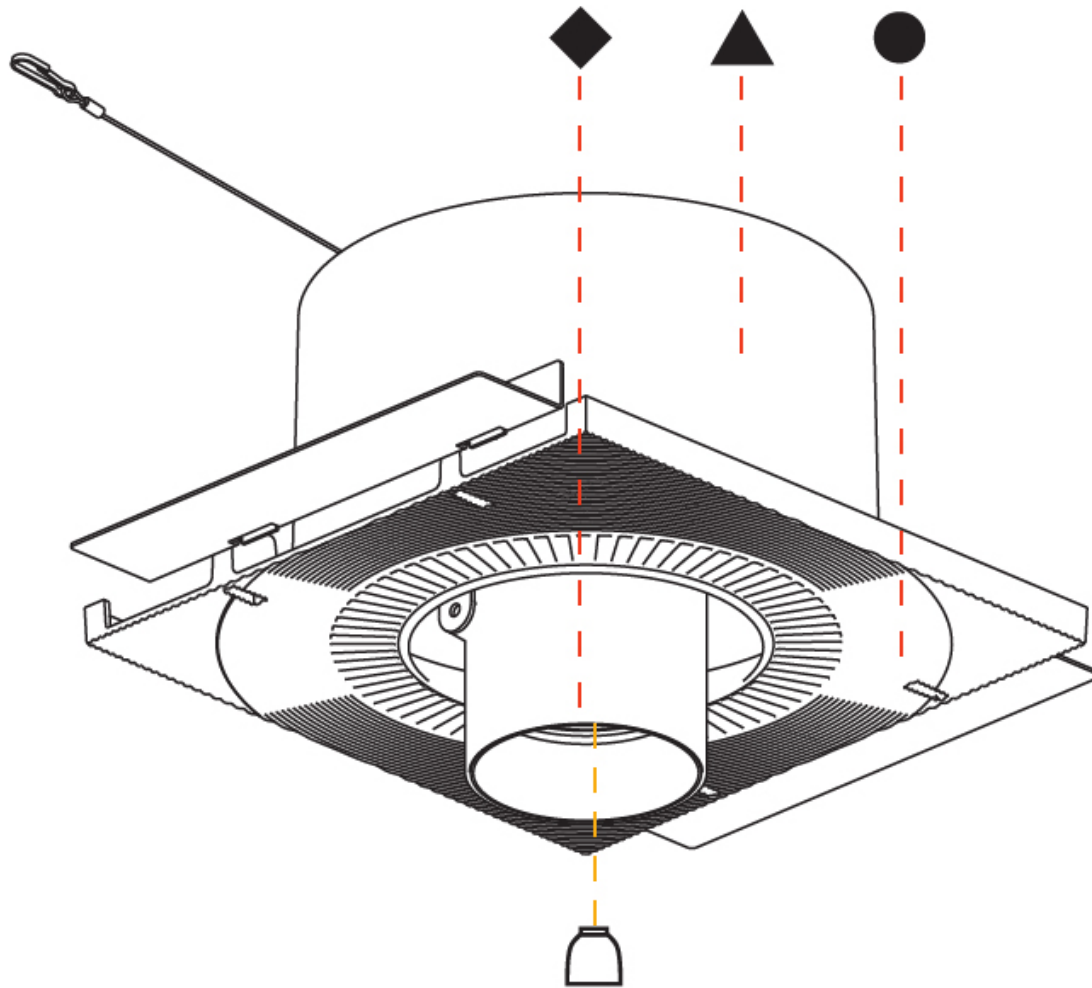

IMAGINE ROUND AURA TRIMLESS

A35395-

PROJECT	_____
TYPE	_____
SPECIFIER	_____
QUANTITY	_____
DATE	_____

A