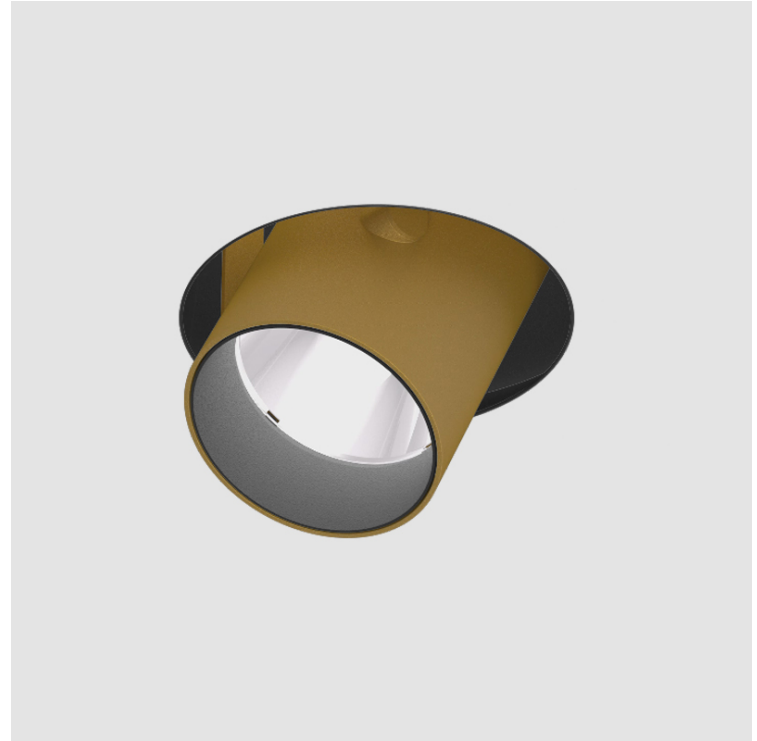

ELECTRICAL

Lamp Type: LED (Zhaga Standard)
Input Wattage (W): 19.3 + 2.6
Total Output Wattage (W): 16.5 + 2.2
Dimming: Tri-Mode (Non-Dimming and Phase Dimming (120Vac only) and 0-10V Dimming)
Driver Included: No
Driver Location: Remote
Driver Type: Constant Current & Constant Voltage - Universal
Driver Class: Class 2
Input Voltage (V): 120 - 277
Output Voltage (V): 24
Constant Current (MA): 500

LED

Number of LEDs: 2
Color Temperature (°K): 2700 / 3000 / 3500 / 4000
Max. Delivered Lumen (lm): 1515 / 1575 / 1673 / 1707
Nominal Lumen (lm): 2285 / 2375 / 2524 / 2575
CRI: >90 CRI
Lamp Life (hrs): 50000
Upon Request: Special Color Temperature

OPTICAL

Reflector: 12 / 16 / 32
Optic: Lens Pack - No Lens / Linear Spread Lens / Honeycomb / Spread Lens
Adjustability: Rotational 355°; Tilt 45°
Upon Request: Special Beam Angles

RATINGS AND CERTIFICATIONS

Certified By: Certified for North American Standards
Zaneen Lighting Inc. © 2024, T 1800-388-3382, F 416-247-9319, www.zaneen.com