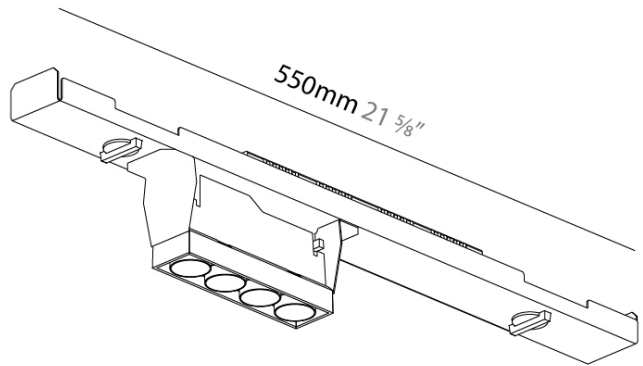

GENERAL

Series: Magiq
Subseries: Magiq 4 Cell Korona
Partner: Prolicht
Division: Architectural
Light Distribution: Adjustable / Direct

PHYSICAL

Shape: Rectangle
Length (mm): 550
Length (in): 21 ¹⁰/₁₆
Width (mm): 49
Width (in): 1 ¹⁵/₁₆
Height (mm): 93
Height (in): 3 ¹³/₁₆
Weight (kg): 0.902
Weight (lbs): 1.99
Fixture Finish: SSR / BKV / CWI / CRY / HAB / UFT / ITA / RUA / FTG / MYG / LOD / PUS / FRO / FUP / KIA / POP / BLS / SPG / MEV / GOH / CHC / COM / ABZ / JAG / OBR / MOS / ROR
Holder Finish: WHI / BLK
Fixture Material: Aluminum Die Cast

ELECTRICAL

Lamp Type: LED (Zhaga Standard)
Input Wattage (W): 13.3
Dimming: Tri-Mode (Non-Dimming and Phase Dimming (120Vac only) and 0-10V Dimming)
Driver Included: Yes
Driver Location: Integrated
Driver Type: Constant Current - Universal
Driver Class: Class 2
Input Voltage (V): 120 - 277
Constant Current (MA): 1050

LED

Number of LEDs: 4
Color Temperature (°K): 2700 / 3000 / 3500 / 4000
Max. Delivered Lumen (lm): 781 / 843 / 878
Nominal Lumen (lm): 880 / 950 / 990
CRI: >90 CRI
Efficiency (%): 80
Lamp Life (hrs): 50000
Upon Request: Special Color Temperature RGBW Tunable Special LED

OPTICAL

Reflector: 8 / 18 / 34
Adjustability: Tilt ±25°
Upon Request: Special Beam Angles

RATINGS AND CERTIFICATIONS

Certified By: Certified for North American Standards
IP rating: IP20