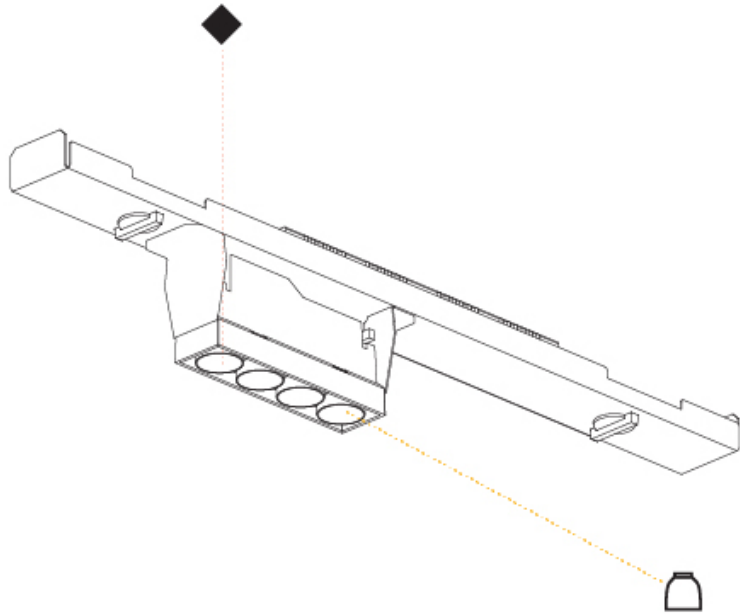

PROJECT _____

TYPE _____

SPECIFIER _____

QUANTITY _____

DATE _____