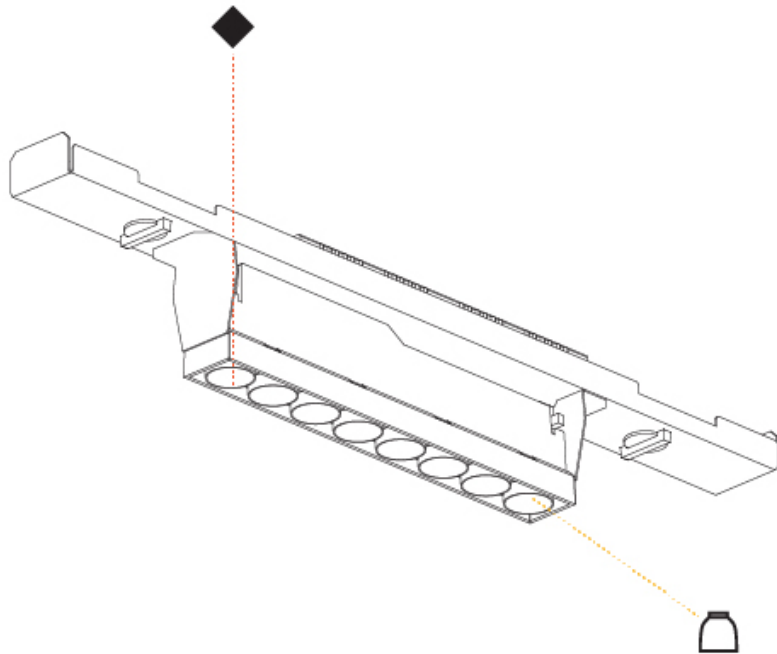

OPTICAL

Reflector*: 8 / 14 / 34
 Adjustability: Tilt ±25°
 Upon Request: Special Beam Angles

RATINGS AND CERTIFICATIONS

Certified By: Certified for North American Standards
 IP rating: IP20

PROJECT	_____
TYPE	_____
SPECIFIER	_____
QUANTITY	_____
DATE	_____