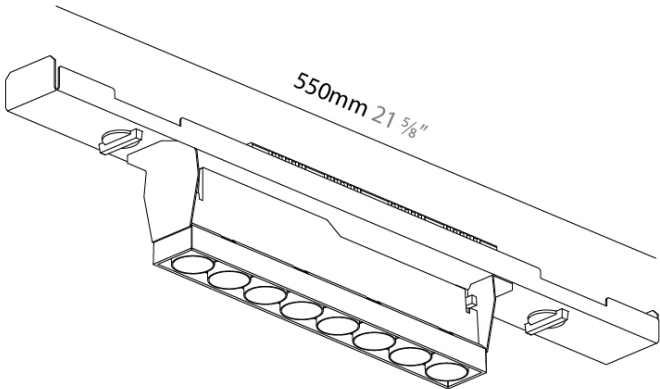

GENERAL

Series: Magiq
Subseries: Magiq 8 Cell Korona
Brand: Prolicht
Division: Architectural

PHYSICAL

Shape: Rectangle
Length (mm): 550
Length (in): 21 5/8
Width (mm): 49
Width (in): 1 15/16
Height (mm): 93
Height (in): 3 11/16
Light Distribution: Adjustable / Direct
Weight (kg): 0.908
Weight (lbs): 2
Fixture Finish: SSR / BKV / CWI / CRY / HAB / UFT / ITA / RUA / FTG / MYG / LOD / PUS / FRO / FUP / KIA / POP / BLS / SPG / MEY / GOH / GUM / CHC / COM / ABZ / JAG / OBR / MOS / ROR
Holder Finish: WHI / BLK
Fixture Material: Aluminum Die Cast

ELECTRICAL

Lamp Type: LED (Zhaga Standard)
Input Wattage (W): 26.6
Total Output Wattage (W): 25.8
Dimming: Tri-Mode (Non-Dimming and Phase Dimming (120Vac only) and 0-10V Dimming)
Driver Included: Yes
Driver Location: Integrated
Driver Type: Constant Current - Universal
Driver Class: Class 2
Input Voltage (V): 120 - 277
Constant Current (MA): 1050

LED

Number of LEDs: 8
Color Temperature (°K): 2700 / 3000 / 3500 / 4000
Max. Delivered Lumen (lm): 1561 / 1685 / 1721 / 1756
Nominal Lumen (lm): 1760 / 1900 / 1940 / 1980
CRI: >90 CRI
Lamp Life (hrs): 50000
Upon Request: Special Color Temperature RGBW Tunable Special LED

OPTICAL

Reflector*: 8 / 14 / 34
Adjustability: Tilt ±25°
Upon Request: Special Beam Angles

RATINGS AND CERTIFICATIONS

Certified By: Certified for North American Standards
IP rating: IP20