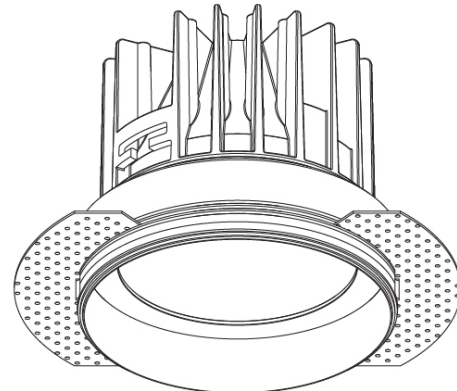

GENERAL

Series: Oiko
Subseries: Oiko Standard
Partner: Prolicht
Division: Architectural
Installation: Trimless
Product Type: Downlight
Mounting Location: Ceiling
Light Distribution: Downlight

PHYSICAL

Aperture Sizes - Downlights: 5"
Shape: Round
Diameter (mm): 130
Diameter (in): 5 1/8
Height (mm): 122
Height (in): 4 13/16
Ceiling Thickness (mm): 10 / 12.5 / 15
Ceiling Thickness (in): 3/8 or 1/2 or 9/16
Min. Recessing Depth (mm): 130
Min. Recessing Depth (in): 5 1/8
Weight (kg): 0.882
Weight (lbs): 1.944
Fixture Finish: SSR / BKV / CWI / CRY / HAB / UFT / ITA / RUA / FTG / MYG / LOD / PUS / FRO / FUP / KIA / POP / BLS / SPG / MEY / GOH / CHC / COM / ABZ / JAG / OBR / MOS / ROR
Fixture Material: Aluminum Die Cast
Cut-out Measurements: 142mm / 5 9/16"
Upon Request: Unique Sizes Unique Ceiling Thickness

Ø 130mm 5 1/8"

Ø 190mm 7 1/2"

OIKO STANDARD TRIMLESS

A35434-

PROJECT

TYPE

SPECIFIER

QUANTITY