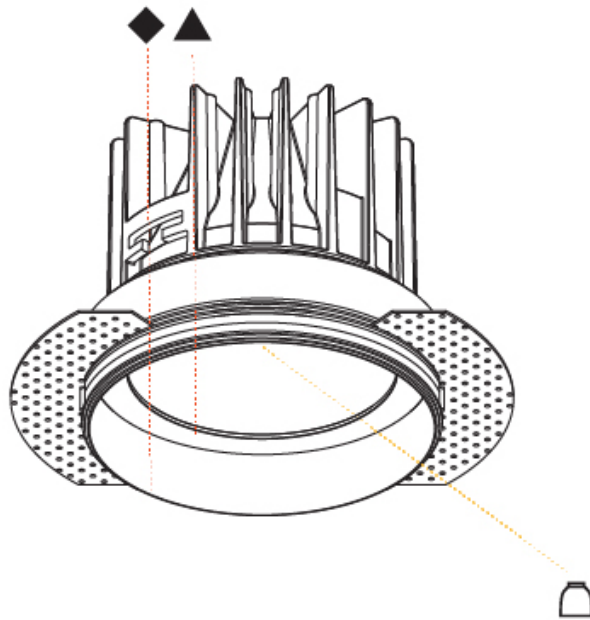

OIKO STANDARD TRIMLESS

A35434-

PROJECT

TYPE

SPECIFIER

QUANTITY

DATE

A