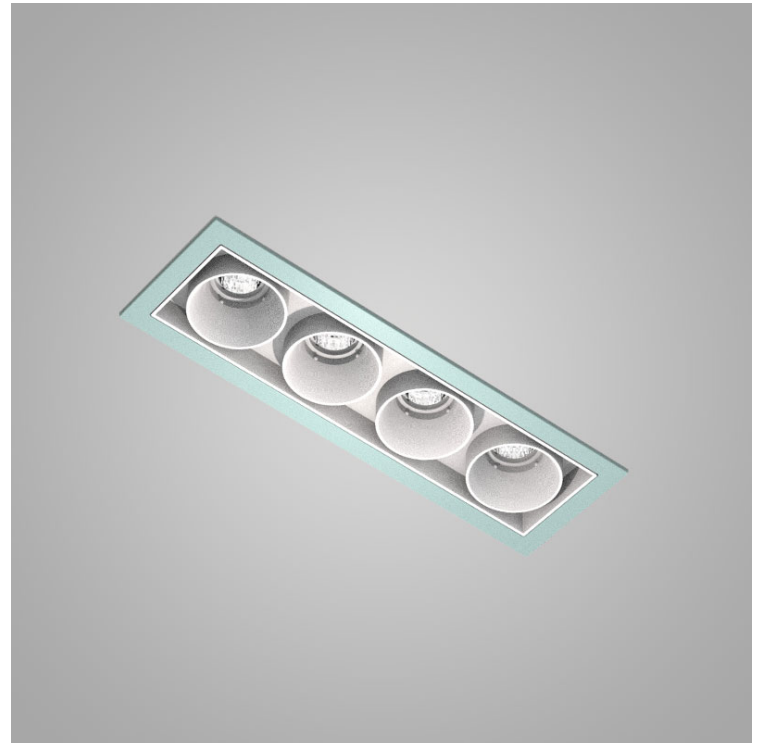

GENERAL

Series: Magiq
Subseries: Magiq 4 Cell
Partner: Prolicht
Division: Architectural
Installation: Recessed
Product Type: Downlight
Mounting Location: Ceiling
Light Distribution: Downlight

PHYSICAL

Shape: Rectangle
Length (mm): 145
Length (in): 5 ¹¹/₁₆
Width (mm): 45
Width (in): 1 ³/₄
Height (mm): 64
Height (in): 2 ¹/₂
Ceiling Thickness (mm): 10 / 12.5 / 15 / 25 / 30
Ceiling Thickness (in): 3/8 or 1/2 or 9/16 or 1 or 1 3/16
Min. Recessing Depth (mm): 100
Min. Recessing Depth (in): 3 ¹⁵/₁₆
Weight (kg): 0.265
Weight (lbs): 0.58
Fixture Finish: SSR / BKV / CWI / CRY / HAB / UFT / ITA / RUA / FTG / MYG / LOD / PUS / FRO / FUP / KIA / POP / BLS / SPG / MEY / GOH / CHC / COM / ABZ / JAG / OBR / MOS / ROR
Fixture Material: Aluminum Die Cast
Cut-out Measurements: 138mm / 5 7/16" x 38mm / 1 1/2"

ELECTRICAL

Lamp Type: LED (Zhaga Standard)
Input Wattage (W): 14.3
Total Output Wattage (W): 13.3
Dimming: Tri-Mode (Non-Dimming and Phase Dimming (120Vac only) and 0-10V Dimming)
Driver Included: No
Driver Location: Remote
Driver Type: Constant Current - Universal
Driver Class: Class 2
Input Voltage (V): 120 - 277
Constant Current (MA): 1050

LED

Number of LEDs: 4
Color Temperature (°K): 2700 / 3000 / 3500 / 4000
Max. Delivered Lumen (lm): Max 880
Nominal Lumen (lm): 880 / 954 / 970 / 990
CRI: >90 CRI
Lamp Life (hrs): 50000

OPTICAL

Reflector*: 10 / 20 / 40

RATINGS AND CERTIFICATIONS

Certified By: Certified for North American Standards
IP rating: IP20