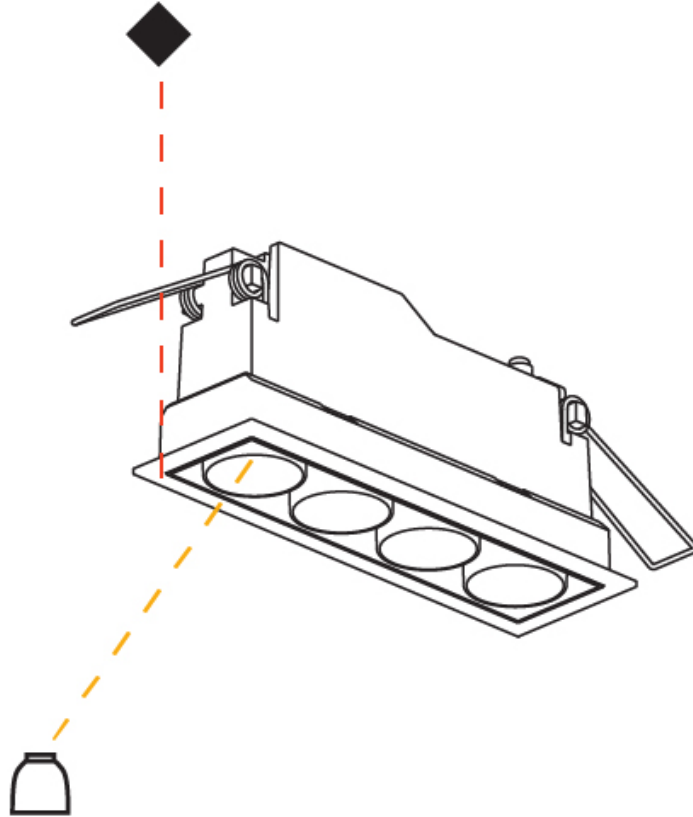

MAGIQ 4 CELL RECESSED

A35492-

PROJECT

TYPE

SPECIFIER

QUANTITY

DATE

A