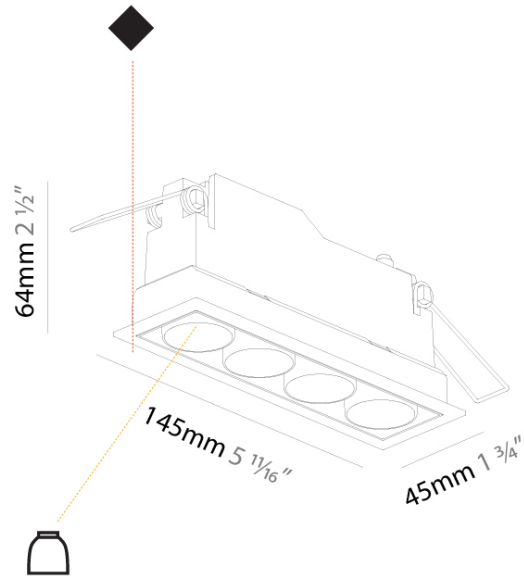

GENERAL

Series: Magiq
Subseries: Magiq 4 Cell
Partner: Prolicht
Division: Architectural
Installation: Recessed
Product Type: Downlight
Mounting Location: Ceiling
Light Distribution: Downlight

PHYSICAL

Shape: Rectangle
Length (mm): 145
Length (in): 5 ¹¹/₁₆
Width (mm): 45
Width (in): 1 ³/₄
Height (mm): 64
Height (in): 2 ¹/₂
Ceiling Thickness (mm): 10 / 12.5 / 15 / 25 / 30
Ceiling Thickness (in): 3/8 or 1/2 or 9/16 or 1 or 1 3/16
Min. Recessing Depth (mm): 100
Min. Recessing Depth (in): 3 ¹⁵/₁₆
Weight (kg): 0.265
Weight (lbs): 0.58
Fixture Finish: SSR / BKV / CWI / CRY / HAB / UFT / ITA / RUA / FTG / MYG / LOD / PUS / FRO / FUP / KIA / POP / BLS / SPG / MEY / GOH / CHC / COM / ABZ / JAG / OBR / MOS / ROR
Fixture Material: Aluminum Die Cast
Cut-out Measurements: 138mm / 5 7/16" x 38mm / 1 1/2"

ELECTRICAL

Lamp Type: LED (Zhaga Standard)
Input Wattage (W): 14.3
Total Output Wattage (W): 13.3
Dimming: Tri-Mode (Non-Dimming and Phase Dimming (120Vac only) and 0-10V Dimming)
Driver Included: No
Driver Location: Remote
Driver Type: Constant Current - Universal
Driver Class: Class 2
Input Voltage (V): 120 - 277
Constant Current (MA): 1050

LED

Number of LEDs: 4
Color Temperature (°K): 2700 / 3000 / 3500 / 4000
Max. Delivered Lumen (lm): Max 880
Nominal Lumen (lm): 880 / 954 / 970 / 990
CRI: >90 CRI
Lamp Life (hrs): 50000

OPTICAL

Reflector*: 10 / 20 / 40

RATINGS AND CERTIFICATIONS

Certified By: Certified for North American Standards
IP rating: IP20