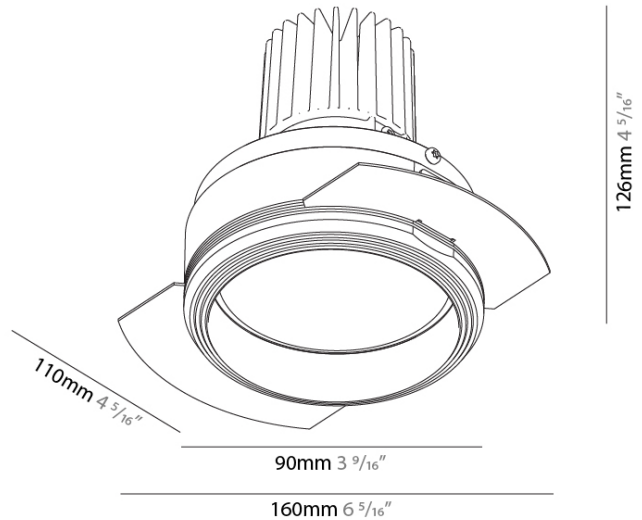

PHYSICAL

Aperture Sizes - Downlights: 3"
Shape: Round
Diameter (mm): 90
Diameter (in): 3 5/16
Height (mm): 126
Height (in): 4 9/16
Ceiling Thickness (mm): 10 / 12.5 / 15
Ceiling Thickness (in): 3/8 or 1/2 or 9/16
Min. Recessing Depth (mm): 115
Min. Recessing Depth (in): 4 1/2
Weight (kg): 0.65
Weight (lbs): 1.43
Fixture Finish: SSR / BKV / CWI / CRY / HAB / UFT / ITA / RUA / FTG / MYG / LOD / PUS / FRO / FUP / KIA / POP / BLS / SPG / MEY / GOH / CHC / COM / ABZ / JAG / OBR / MOS / ROR
Fixture Material: Aluminum
Cut-out Measurements: 115mm / 4 1/2"
Upon Request: Unique Sizes Unique Ceiling Thickness

ELECTRICAL

Lamp Type: LED (Zhaga Standard)
Input Wattage (W): 16.5
Total Output Wattage (W): 14.7
Dimming: Dali Dimming
Driver Included: No
Driver Location: Recessed Housing
Driver Type: Constant Current - 120Vac
Driver Class: Class 2
Housing: See components
Input Voltage (V): 120
Constant Current (MA): 350

LED

Number of LEDs: 1
Color Temperature (°K): Warm Dim
Max. Delivered Lumen (lm): 770
CRI: >90 CRI
Lamp Life (hrs): 50000
Upon Request: RGB-W Tunable White Special Color Temperature Special LED

OPTICAL

Reflector: 20 / 40 / 60
Adjustability: Rotational 180°; Tilt 30°

RATINGS AND CERTIFICATIONS

Certified By: Certified for North American Standards
IP rating: IP20