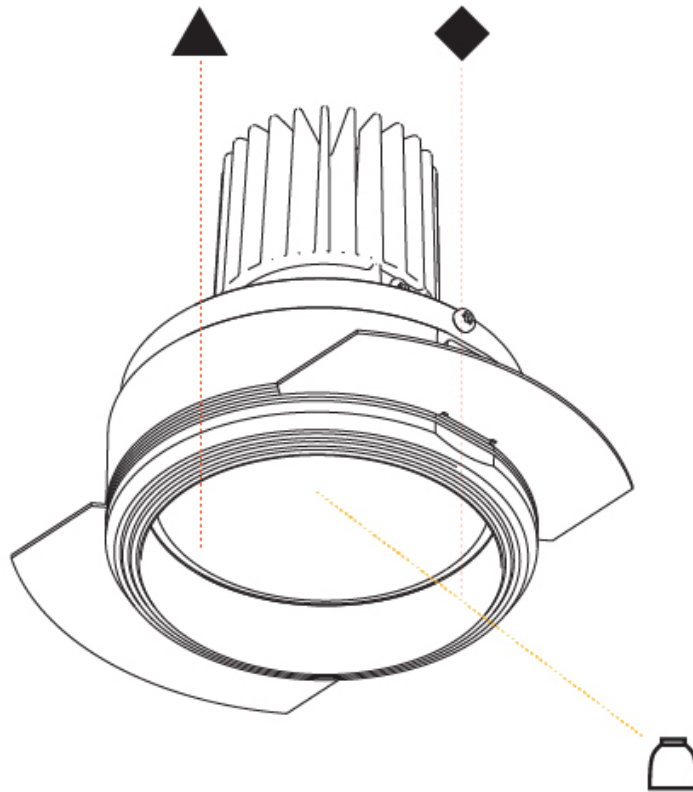

INVADER ADJUSTABLE TRIMLESS

A35525-

PROJECT

TYPE

SPECIFIER

QUANTITY

DATE

A