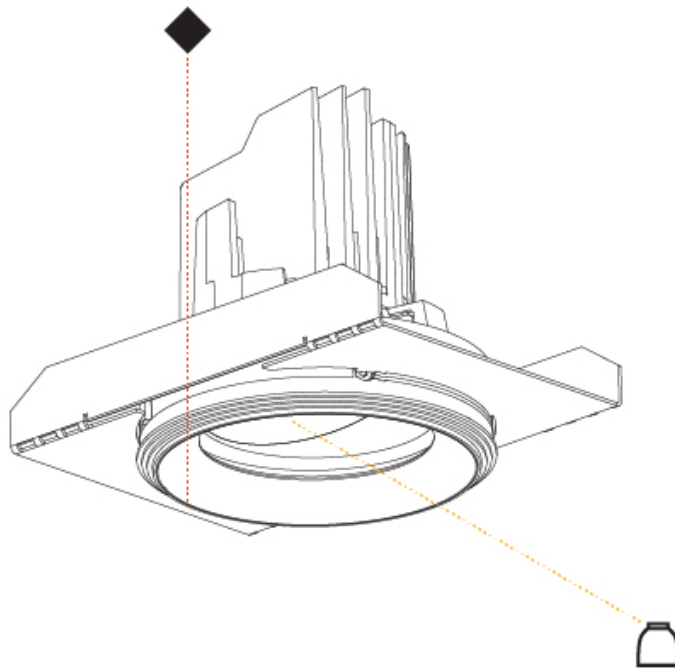

BIONIQ ROUND ADJUSTABLE TRIMLESS

A35527-

PROJECT _____

TYPE _____

SPECIFIER _____

QUANTITY _____

DATE _____