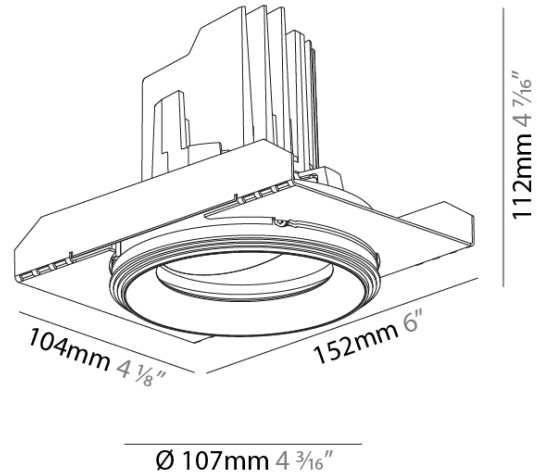

GENERAL

Series: Bioniq
 Subseries: Bioniq Round Adjustable
 Brand: Prolicht
 Division: Architectural
 Mounting Type: Trimless
 Mounting Location: Ceiling
 Subcategory: Downlight

PHYSICAL

Shape: Round
 Diameter (mm): 107
 Diameter (in): 4 3/16
 Height (mm): 112
 Height (in): 4 7/16
 Ceiling Thickness (mm): 10 / 12.5 / 15 / 25
 Ceiling Thickness (in): 3/8 or 1/2 or 9/16 or 1
 Min. Recessing Depth (mm): 130
 Min. Recessing Depth (in): 5 1/8
 Light Distribution: Adjustable / Downlight
 Weight (kg): 0.583
 Weight (lbs): 1.28
 Fixture Finish: SSR / BKV / CWI / CRY / HAB / UFT / ITA / RUA / FTG / MYG / LOD / PUS / FRO / FUP / KIA / POP / BLS / SPG / MEY / GOH / GUM / CHC / COM / ABZ / JAG / OBR / MOS / ROR
 Fixture Material: Aluminum Die Cast
 Cut-out Measurements: Ø111mm/4 3/8"
 Upon Request: Unique Ceiling Thickness

LED

Number of LEDs: 1
 Max. Delivered Lumen (lm): 770
 Nominal Lumen (lm): 1140
 CRI: >90 CRI
 Lamp Life (hrs): 50000
 Upon Request: RGB-W Tunable White Special Color Temperature Special LED

OPTICAL

Reflector: 20 / 40 / 60
 Adjustability: Rotational 355°; Tilt 30°
 Upon Request: Special Beam Angles

RATINGS AND CERTIFICATIONS

Certified By: Certified for North American Standards
 IP rating: IP20

Ø 107mm 4 3/16"

BIONIQ ROUND ADJUSTABLE TRIMLESS

A35527-

PROJECT _____

TYPE _____

SPECIFIER _____