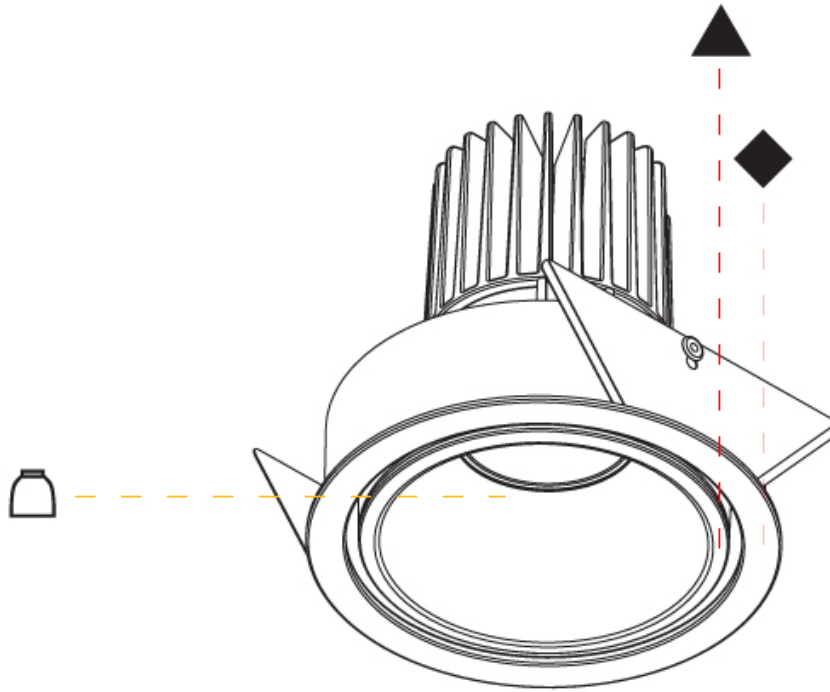

INVADER ADJUSTABLE RECESSED

A35539-

PROJECT

TYPE

SPECIFIER

QUANTITY

DATE