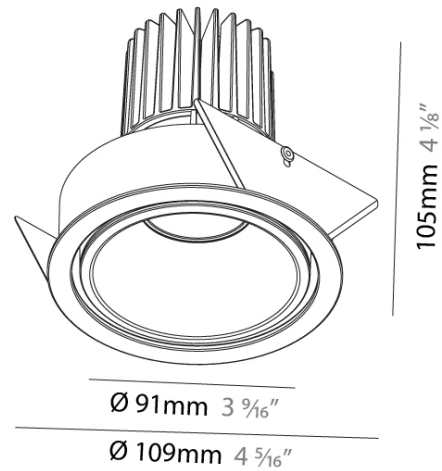

1. To build a product code in our configurator select the specify button on the base model # product page
2. To build a manual product code on this datasheet choose from the options listed below in blue font and add the suffix to the base model #

GENERAL

Series: Invader Standard
Subseries: Invader Adjustable
Partner: Prolicht
Division: Architectural
Installation: Recessed
Product Type: Downlight
Mounting Location: Ceiling
Light Distribution: Adjustable / Downlight

PHYSICAL

Aperture Sizes - Downlights: 2"
Shape: Round
Diameter (mm): 109
Diameter (in): 4 5/16
Height (mm): 105
Height (in): 4 1/8
Min. Recessing Depth (mm): 120
Min. Recessing Depth (in): 4 3/4
Weight (kg): 0.421
Weight (lbs): 0.93
Fixture Finish: SSR / BKV / CWI / CRY / HAB / UFT / ITA / RUA / FTG / MYG / LOD / PUS / FRO / FUP / KIA / POP / BLS / SPG / MEY / GOH / CHC / COM / ABZ / JAG / OBR / MOS / ROR
Fixture Material: Aluminum
Cut-out Measurements: 104mm / 4 1/8"

ELECTRICAL

Lamp Type: LED
Input Wattage (W): 16.5
Total Output Wattage (W): 15
Dimming: Dali Dimming
Driver Included: No
Driver Location: Recessed Housing
Input Voltage (V): 120
Constant Current (MA): 350

LED

Number of LEDs: 1
Max. Delivered Lumen (lm): 760
Nominal Lumen (lm): 1140
CRI: >90 CRI
Lamp Life (hrs): 50000

OPTICAL

Reflector*: 20 / 40 / 60
Adjustability: Rotational 180°; Tilt 30°

RATINGS AND CERTIFICATIONS

Certified By: CSA Certified to UL and CSA Standards
IP rating: IP20