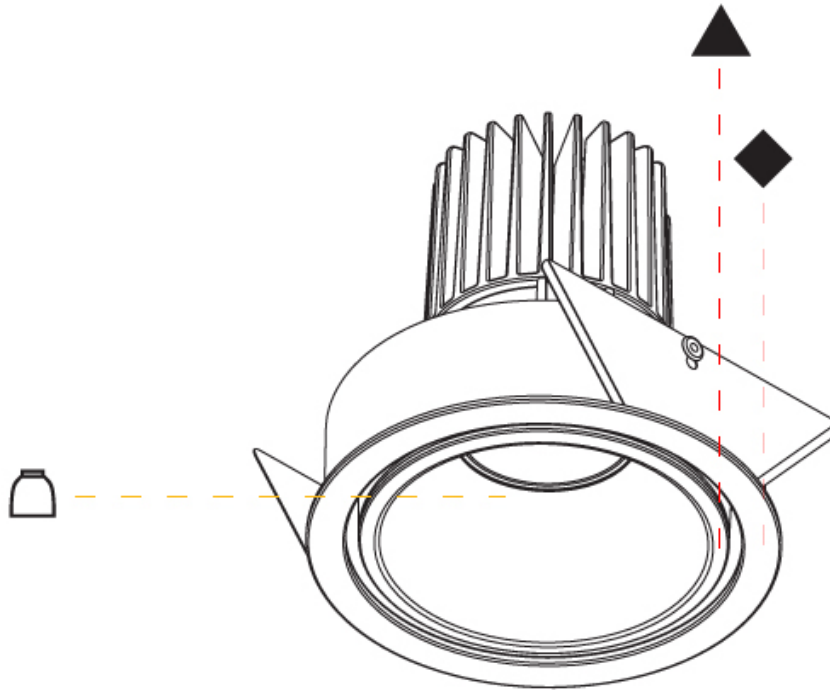

INVADER ADJUSTABLE RECESSED

A35539-

PROJECT

TYPE

SPECIFIER

QUANTITY

DATE