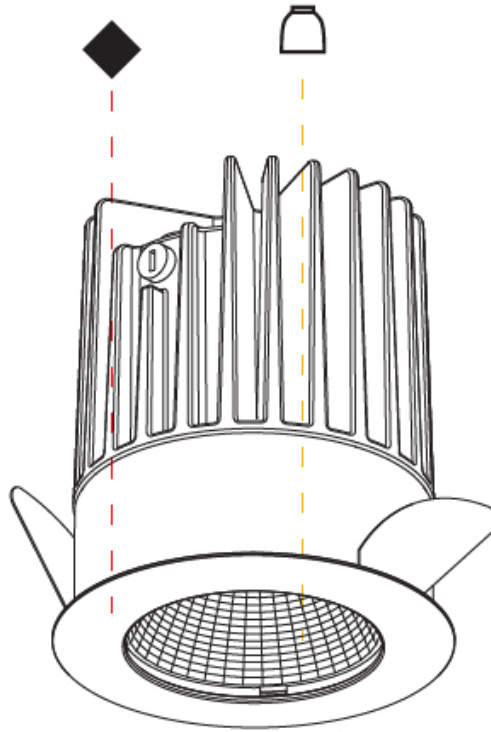

OIKO STANDARD RECESSED

A35555-

PROJECT

TYPE

SPECIFIER

QUANTITY

DATE

A