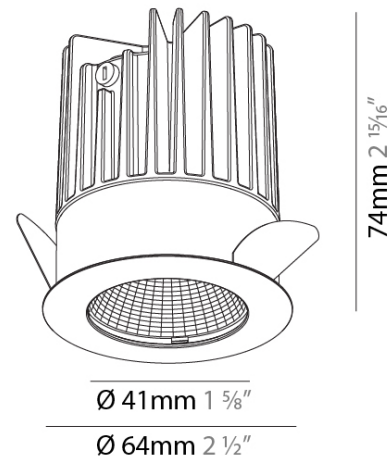

GENERAL

Series: Oiko
Subseries: Oiko Standard
Partner: Prolicht
Division: Architectural
Installation: Recessed
Product Type: Downlight
Mounting Location: Ceiling
Light Distribution: Downlight

PHYSICAL

Aperture Sizes - Downlights: 1"
Shape: Round
Diameter (mm): 64
Diameter (in): 2 1/2
Height (mm): 74
Height (in): 2 15/16
Ceiling Thickness (mm): 10 / 12.5 / 15
Ceiling Thickness (in): 3/8 or 1/2 or 9/16
Min. Recessing Depth (mm): 90
Min. Recessing Depth (in): 3 9/16
Weight (kg): 0.22
Weight (lbs): 0.49
Fixture Finish: SSR / BKV / CWI / CRY / HAB / UFT / ITA / RUA / FTG / MYG / LOD / PUS / FRO / FUP / KIA / POP / BLS / SPG / MEY / GOH / CHC / COM / ABZ / JAG / OBR / MOS / ROR
Fixture Material: Aluminum Die Cast
Cut-out Measurements: D. - 60mm / 2 3/8"

ELECTRICAL

Lamp Type: LED (Zhaga Standard)
Total Output Wattage (W): 15
Dimming: Dali Dimming
Driver Included: No
Driver Location: Remote
Driver Type: Constant Current - 120Vac
Input Voltage (V): 120
Constant Current (MA): 350

LED

Number of LEDs: 1
Color Temperature (°K): Warm Dim
Max. Delivered Lumen (lm): 760
Nominal Lumen (lm): 1140
CRI: >90 CRI
Lamp Life (hrs): 50000

OPTICAL

Reflector: 20 / 40 / 60

RATINGS AND CERTIFICATIONS

Certified By: Certified for North American Standards
IP rating: IP20