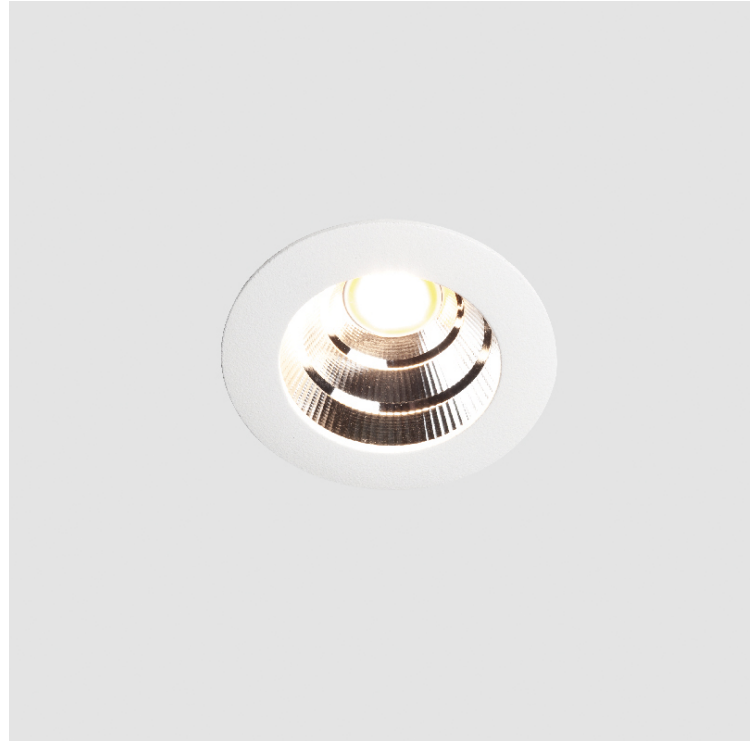

GENERAL

Series: Oiko
Subseries: Oiko Standard
Partner: Prolicht
Division: Architectural
Installation: Recessed
Product Type: Downlight
Mounting Location: Ceiling
Light Distribution: Downlight

PHYSICAL

Aperture Sizes - Downlights: 1"
Shape: Round
Diameter (mm): 64
Diameter (in): 2 1/2
Height (mm): 74
Height (in): 2 15/16
Ceiling Thickness (mm): 10 / 12.5 / 15
Ceiling Thickness (in): 3/8 or 1/2 or 9/16
Min. Recessing Depth (mm): 90
Min. Recessing Depth (in): 3 9/16
Weight (kg): 0.22
Weight (lbs): 0.49
Fixture Finish: SSR / BKV / CWI / CRY / HAB / UFT / ITA / RUA / FTG / MYG / LOD / PUS / FRO / FUP / KIA / POP / BLS / SPG / MEY / GOH / CHC / COM / ABZ / JAG / OBR / MOS / ROR
Fixture Material: Aluminum Die Cast
Cut-out Measurements: D. - 60mm / 2 3/8"

ELECTRICAL

Lamp Type: LED (Zhaga Standard)
Total Output Wattage (W): 15
Dimming: Dali Dimming
Driver Included: No
Driver Location: Remote
Driver Type: Constant Current - 120Vac
Input Voltage (V): 120
Constant Current (MA): 350

LED

Number of LEDs: 1
Color Temperature (°K): Warm Dim
Max. Delivered Lumen (lm): 760
Nominal Lumen (lm): 1140
CRI: >90 CRI
Lamp Life (hrs): 50000

OPTICAL

Reflector: 20 / 40 / 60

RATINGS AND CERTIFICATIONS

Certified By: Certified for North American Standards
IP rating: IP20