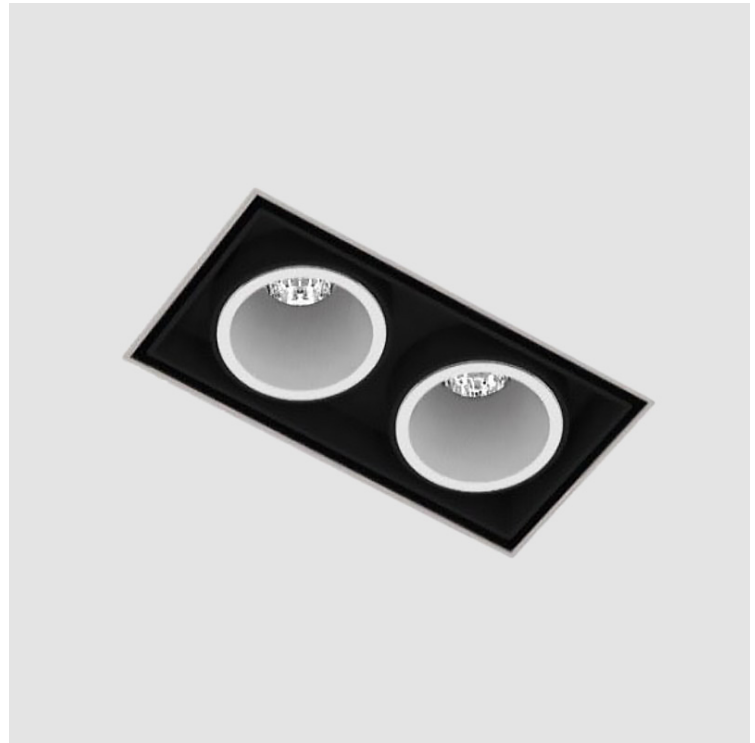

PROJECT	
TYPE	
SPECIFIER	
QUANTITY	
DATE	

MAGIQ 2 CELL KORONA TRIMLESS

A35569-

base number	Color	Finishes	Finish	Reflector
	Temperature	(Diamond)	Options	Options

- To build a product code in our configurator select the specify button on the base model # product page
- To build a manual product code on this datasheet choose from the options listed below in blue font and add the suffix to the base model #

OPTICAL

Reflector: 8 / 18 / 34
Upon Request: Special Beam Angles

RATINGS AND CERTIFICATIONS

Certified By: CSA Certified to UL and CSA Standards
IP rating: IP20

MAGIQ 2 CELL KORONA TRIMLESS

A35569-

PROJECT

TYPE