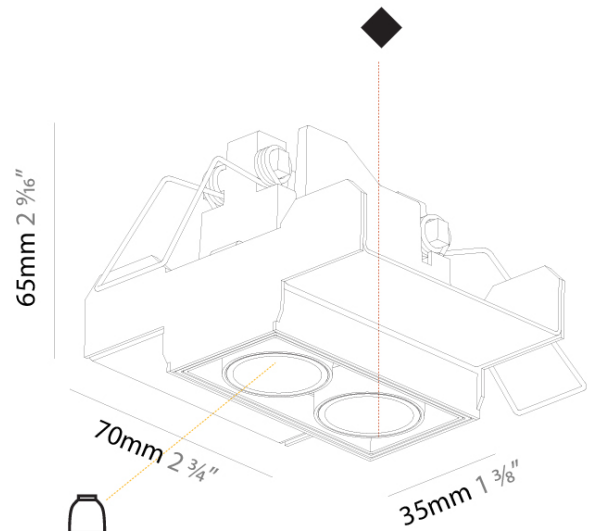

PHYSICAL

Aperture Sizes - Downlights: 1"
Shape: Rectangle
Length (mm): 70
Length (in): 2 ¾
Width (mm): 35
Width (in): 1 ⅜
Height (mm): 65
Height (in): 2 ⅝
Ceiling Thickness (mm): 12.5
Ceiling Thickness (in): 1/2
Min. Recessing Depth (mm): 100
Min. Recessing Depth (in): 3 15/16
Weight (kg): 0.246
Weight (lbs): 0.54
Fixture Finish: SSR / BKV / CWI / CRY / HAB / UFT / ITA / RUA / FTG / MYG / LOD / PUS / FRO / FUP / KIA / POP / BLS / SPG / MEY / GOH / CHC / COM / ABZ / JAG / OBR / MOS / ROR
Holder Finish: WHI / BLK
Fixture Material: Aluminum Die Cast
Cut-out Measurements: 82mm / 3 1/4" x 42mm / 1 5/8"
Upon Request: Unique Ceiling Thickness

ELECTRICAL

Lamp Type: LED (Zhaga Standard)
Input Wattage (W): 7.7
Total Output Wattage (W): 6.6
Dimming: Tri-Mode (Non-Dimming and Phase Dimming (120Vac only) and 0-10V Dimming)
Driver Included: No
Driver Location: Remote
Driver Type: Constant Current - Universal
Driver Class: Class 2
Input Voltage (V): 120 - 277
Constant Current (MA): 1050

LED

Number of LEDs: 2
Color Temperature (°K): 2700 / 3000 / 3500 / 4000
Max. Delivered Lumen (lm): 319 / 348 / 356 / 363
Nominal Lumen (lm): 440 / 480 / 490 / 500
CRI: >90 CRI
Lamp Life (hrs): 50000
Upon Request: Special Color Temperature

OPTICAL

Reflector: 8 / 18 / 34
Upon Request: Special Beam Angles

RATINGS AND CERTIFICATIONS

Certified By: CSA Certified to UL and CSA Standards
IP rating: IP20