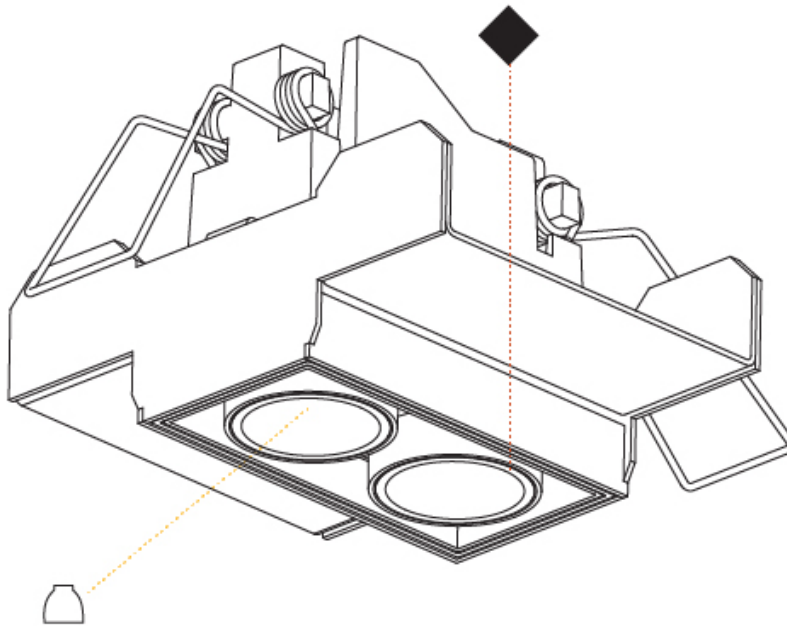

MAGIQ 2 CELL KORONA TRIMLESS

A35569-

PROJECT

TYPE

SPECIFIER

QUANTITY

DATE

A