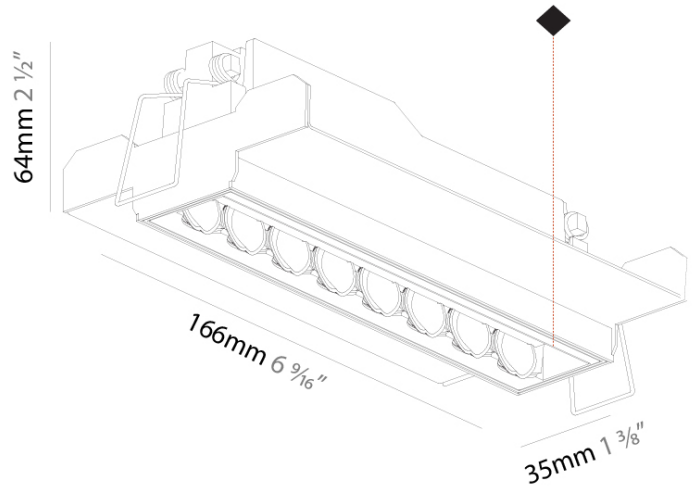

PHYSICAL

Shape: Rectangle
Length (mm): 166
Length (in): 6 ⁵/₁₆
Width (mm): 35
Width (in): 1 ³/₈
Height (mm): 64
Height (in): 2 ¹/₂
Ceiling Thickness (mm): 12.5
Ceiling Thickness (in): 1/2
Min. Recessing Depth (mm): 100
Min. Recessing Depth (in): 3 ¹⁵/₁₆
Weight (kg): 0.535
Weight (lbs): 1.18
Fixture Finish: SSR / BKV / CWI / CRY / HAB / UFT / ITA / RUA / FTG / MYG / LOD / PUS / FRO / FUP / KIA / POP / BLS / SPG / MEY / GOH / CHC / COM / ABZ / JAG / OBR / MOS / ROR
Holder Finish: WHI / BLK
Fixture Material: Aluminum Die Cast
Cut-out Measurements: 173mm / 6 13/16" x 42mm / 1 5/8"

ELECTRICAL

Lamp Type: LED (Zhaga Standard)
Input Wattage (W): 19
Total Output Wattage (W): 17.2
Dimming: Tri-Mode (Non-Dimming and Phase Dimming (120Vac only) and 0-10V Dimming)
Driver Included: No
Driver Location: Recessed Housing
Driver Type: Constant Current - Universal
Driver Class: Class 2
Housing: See components
Input Voltage (V): 120 - 277
Constant Current (MA): 700

LED

Number of LEDs: 8
Color Temperature (°K): 2700 / 3000 / 3500 / 4000
Max. Delivered Lumen (lm): 1270 / 1270 / 1513 / 1544
Nominal Lumen (lm): 1492 / 1492 / 1778 / 1814
CRI: >90 CRI
Lamp Life (hrs): 50000
Upon Request: Special Color Temperature

OPTICAL

Upon Request: Special Beam Angles

RATINGS AND CERTIFICATIONS

Certified By: CSA Certified to UL and CSA Standards
IP rating: IP20