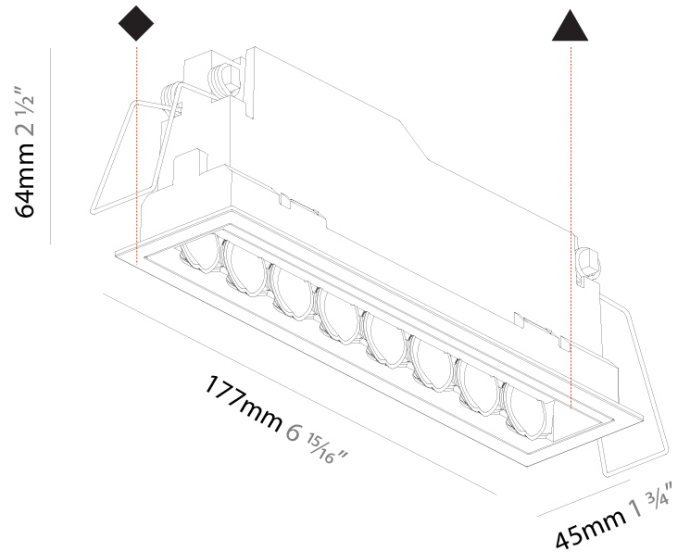

GENERAL

Series: Magiq Hollow Wallwash
Subseries: Magiq Hollow Wallwash Korona
Brand: Prolicht
Division: Architectural
Mounting Type: Recessed
Mounting Location: Ceiling
Subcategory: Wallwash

PHYSICAL

Shape: Rectangle
Length (mm): 177
Length (in): 6 ¹⁵/₁₆
Width (mm): 45
Width (in): 1 ³/₄
Height (mm): 64
Height (in): 2 ¹/₂
Ceiling Thickness (mm): 5 - 30
Min. Recessing Depth (mm): 100
Min. Recessing Depth (in): 3 ¹⁵/₁₆
Light Distribution: Downlight
Weight (kg): 0.395
Weight (lbs): 0.87

Fixture Finish: SSR / BKV / CWI / CRY / HAB / UFT / ITA / RUA / FTG / MYG / LOD / PUS / FRO / FUP / KIA / POP / BLS / SPG / MEY / GOH / GUM / CHC / COM / ABZ / JAG / OBR / MOS / ROR

Holder Finish: WHI / BLK
Fixture Material: Aluminum Die Cast

ELECTRICAL

Lamp Type: LED (Zhaga Standard)
Input Wattage (W): 19
Total Output Wattage (W): 17.2
Dimming: Tri-Mode (Non-Dimming and Phase Dimming (120Vac only) and 0-10V Dimming)
Driver Included: No
Driver Location: Remote
Driver Type: Constant Current - Universal
Driver Class: Class 2
Input Voltage (V): 120 - 277
Constant Current (MA): 700

LED

Number of LEDs: 8
Color Temperature (°K): 2700 / 3000 / 3500 / 4000
Max. Delivered Lumen (lm): 1110 / 1180 / 1323 / 1350
CRI: >90 CRI
Efficiency (%): 82.3
Lamp Life (hrs): 50000

RATINGS AND CERTIFICATIONS

Certified By: CSA Certified to UL and CSA Standards
IP rating: IP20