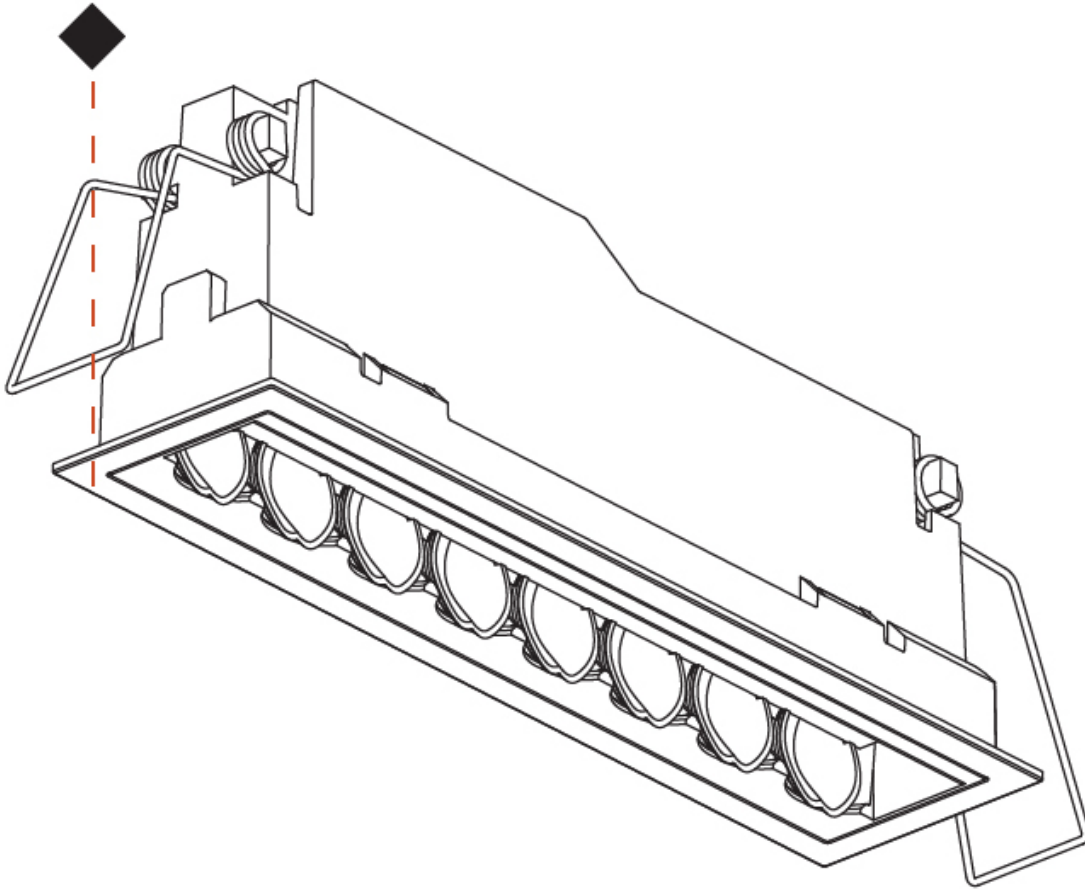

Certified By: CSA Certified to UL and CSA Standards
IP rating: IP20

MAGIQ HOLLOW WALLWASH KORONA RECESSED

A35584-

PROJECT _____

TYPE _____

SPECIFIER _____

QUANTITY _____

DATE _____