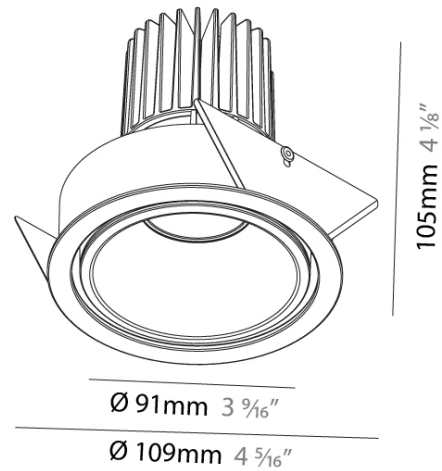

PHYSICAL

Aperture Sizes - Downlights: 2"
Shape: Round
Diameter (mm): 109
Diameter (in): 4 5/16
Height (mm): 105
Height (in): 4 1/8
Min. Recessing Depth (mm): 120
Min. Recessing Depth (in): 4 3/4
Weight (kg): 0.434
Weight (lbs): 0.96
Fixture Finish: SSR / BKV / CWI / CRY / HAB / UFT / ITA / RUA / FTG / MYG / LOD / PUS / FRO / FUP / KIA / POP / BLS / SPG / MEY / GOH / CHC / COM / ABZ / JAG / OBR / MOS / ROR
Fixture Material: Aluminum
Cut-out Measurements: 104mm / 4 1/8"

OPTICAL

Reflector*: 20 / 40 / 60
Adjustability: Rotational 180°; Tilt 30°

RATINGS AND CERTIFICATIONS

Certified By: Certified for North American Standards
IP rating: IP20

INVADER ADJUSTABLE RECESSED

A35601-