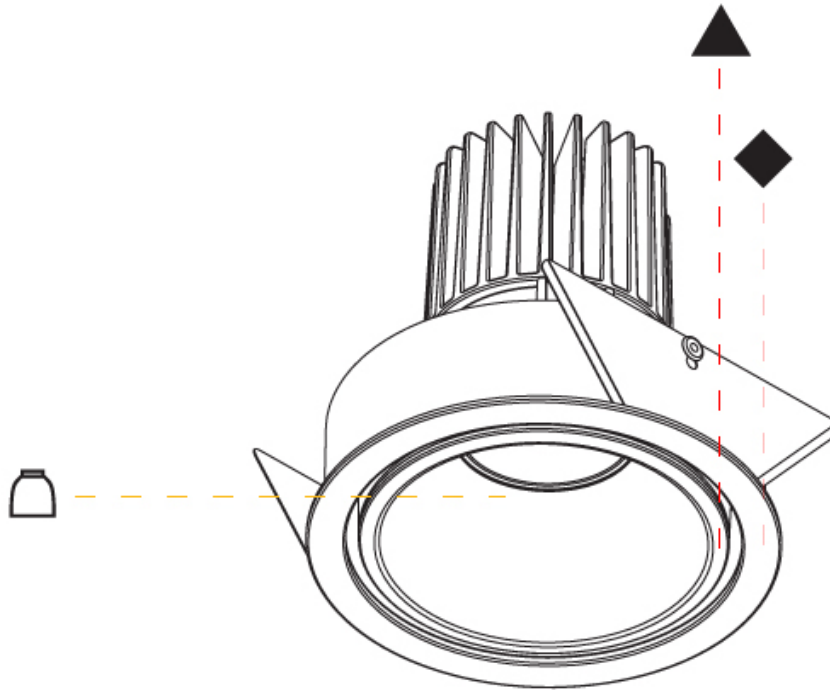

INVADER ADJUSTABLE RECESSED

A35601-

PROJECT	_____
TYPE	_____
SPECIFIER	_____
QUANTITY	_____
DATE	_____