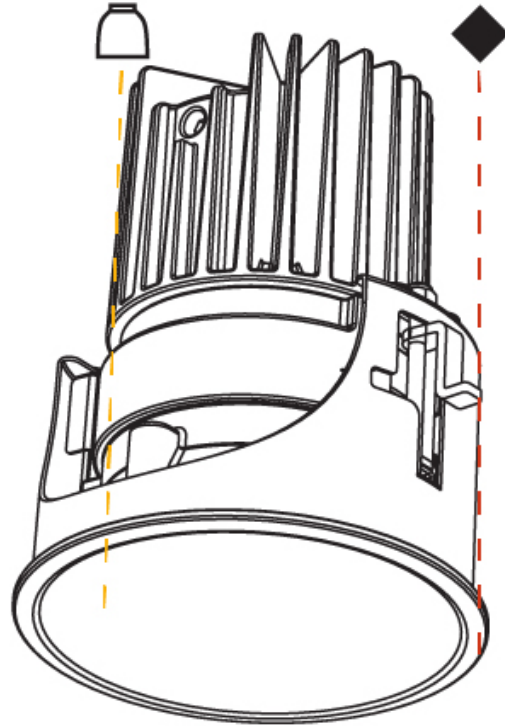

INVADER STANDARD RECESSED

A35602-

PROJECT

TYPE

SPECIFIER

QUANTITY

DATE

A