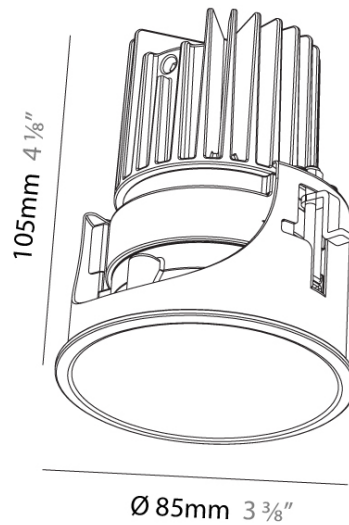

GENERAL

Series: Invader Standard
Subseries: Invader Standard
Partner: Prolicht
Division: Architectural
Installation: Recessed
Product Type: Downlight
Mounting Location: Ceiling
Light Distribution: Downlight

PHYSICAL

Aperture Sizes - Downlights: 3"
Shape: Round
Diameter (mm): 85
Diameter (in): 3 3/8
Height (mm): 105
Height (in): 4 1/8
Ceiling Thickness (mm): 5 - 30
Min. Recessing Depth (mm): 110
Min. Recessing Depth (in): 4 3/16
Weight (kg): 0.322
Weight (lbs): 0.71
Fixture Finish: SSR / BKV / CWI / CRY / HAB / UFT / ITA / RUA / FTG / MYG / LOD / PUS / FRO / FUP / KIA / POP / BLS / SPG / MEY / GOH / CHC / COM / ABZ / JAG / OBR / MOS / ROR
Fixture Material: Aluminum
Cut-out Measurements: Dia: 80mm 3 1/8"

ELECTRICAL

Lamp Type: LED (Zhaga Standard)
Input Wattage (W): 14.3
Total Output Wattage (W): 13
Dimming: Tri-Mode (Non-Dimming and Phase Dimming (120Vac only) and 0-10V Dimming)
Driver Included: No
Driver Location: Recessed Housing
Driver Type: Constant Current - Universal
Housing: See components
Input Voltage (V): 120 - 277
Constant Current (MA): 350

LED

Number of LEDs: 1
Color Temperature (°K): 2700 / 3000 / 3500 / 4000
Max. Delivered Lumen (lm): 870 / 910 / 951 / 970
Nominal Lumen (lm): 1304 / 1352 / 1421 / 1450
CRI: >90 CRI
Lamp Life (hrs): 50000

OPTICAL

Reflector: 20 / 40 / 60

RATINGS AND CERTIFICATIONS

Certified By: Certified for North American Standards
IP rating: IP20