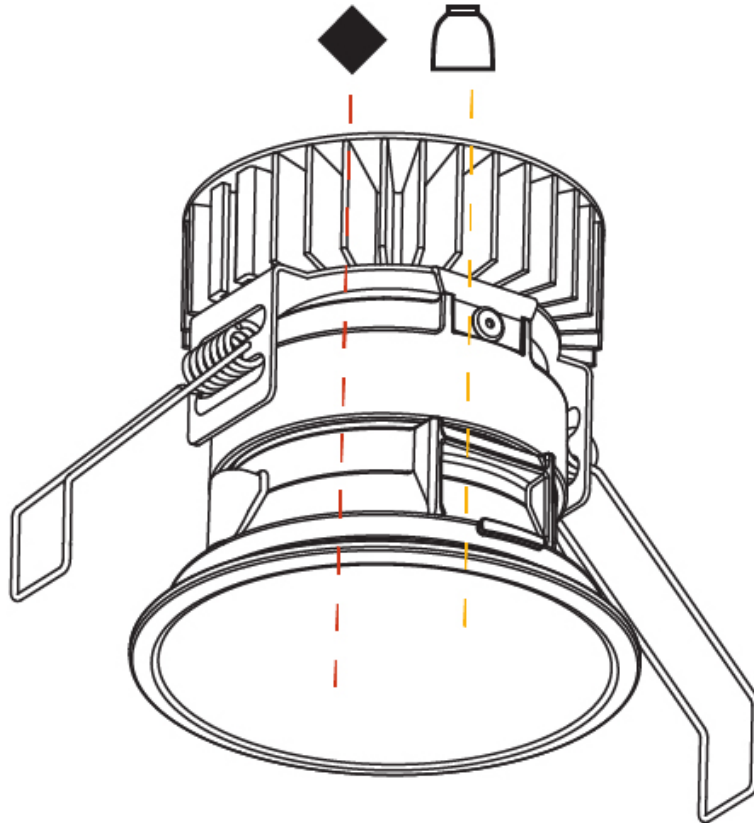

INVADER STANDARD RECESSED

A35603-

PROJECT _____

TYPE _____

SPECIFIER _____

QUANTITY _____

DATE _____

A