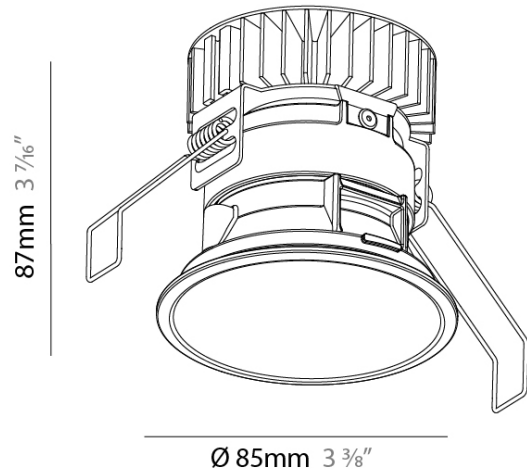

GENERAL

Series: Invader Standard
Partner: Prolicht
Division: Architectural
Installation: Recessed
Product Type: Downlight
Mounting Location: Ceiling
Light Distribution: Downlight

PHYSICAL

Aperture Sizes - Downlights: 3"
Shape: Round
Diameter (mm): 85
Diameter (in): 3 3/8"
Height (mm): 87
Height (in): 3 7/16"
Ceiling Thickness (mm): 10 / 12.5 / 15
Ceiling Thickness (in): 3/8 or 1/2 or 9/16
Min. Recessing Depth (mm): 90
Weight (kg): 0.233
Weight (lbs): 0.51
Fixture Material: Aluminum Die Cast
Cut-out Measurements: Dia: 80mm 3 1/8"

ELECTRICAL

Lamp Type: LED (Zhaga Standard)
Input Wattage (W): 9.9
Total Output Wattage (W): 9
Dimming: Tri-Mode (Non-Dimming and Phase Dimming (120Vac only) and 0-10V Dimming)
Driver Included: No
Driver Location: Recessed Housing
Driver Type: Constant Current - Universal
Housing: See components
Input Voltage (V): 120 - 277
Constant Current (MA): 250

LED

Number of LEDs: 1
Color Temperature (°K): 2700 / 3000 / 3500 / 4000
Max. Delivered Lumen (lm): 650 / 680 / 715 / 730
Nominal Lumen (lm): 960 / 995 / 1046 / 1067
CRI: >90 CRI
Lamp Life (hrs): 50000

OPTICAL

Reflector*: 20 / 40 / 60

RATINGS AND CERTIFICATIONS

Certified By: Certified for North American Standards
IP rating: IP20