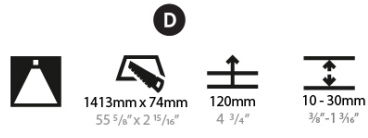

GENERAL
Series: Super-G
Subseries: Super-G Slim 65
Partner: Prolicht
Division: Architectural
Installation: Recessed
Product Type: Linear Profiles
Mounting Location: Ceiling
Light Distribution: Direct

PHYSICAL
Shape: Rectangle
Length (mm): 1420
Length (in): 55 7/8
Width (mm): 81
Width (in): 3 3/16
Height (mm): 81
Height (in): 3 3/16
Min. Recessing Depth (mm): 120
Min. Recessing Depth (in): 4 3/4
Weight (kg): 4.158
Weight (lbs): 9.2
Diffuser: PMMA - Opal or Micro-Prism
Fixture Finish: SSR / BKV / CWI / CRY / HAB / UFT / ITA / RUA / FTG / MYG / LOD / PUS / FRO / FUP / KIA / POP / BLS / SPG / MEY / GOH / CHC / COM / ABZ / JAG / OBR / MOS / ROR
Fixture Material: Extruded Aluminum
Cut-out Measurements: 1420mm / 55 7/8" x 72mm / 2 13/16"

ELECTRICAL
Lamp Type: LED (Zhaga Standard)
Input Wattage (W): 33
Total Output Wattage (W): 30
Dimming: Tri-Mode (Non-Dimming and Phase Dimming (120Vac only) and 0-10V Dimming)
Driver Included: Yes
Driver Location: Integrated
Driver Type: Constant Current - Universal
Driver Class: Class 2
Input Voltage (V): 120 - 277
Constant Current (MA): 350

LED
Color Temperature (°K): 3000 / 3500 / 4000
Max. Delivered Lumen (lm): 3680 / 3753 / 3830
Nominal Lumen (lm): 4800 / 4900 / 5000
CRI: >90 CRI
Lamp Life (hrs): 50000

RATINGS AND CERTIFICATIONS
Certified By: Certified for North American Standards
IP rating: IP20