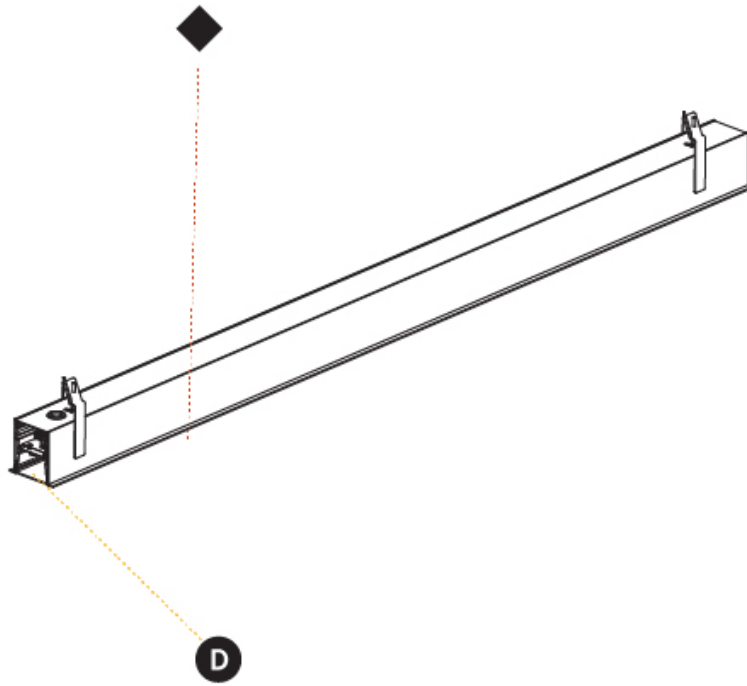

SUPER-G SLIM 65 RECESSED

A35610-

PROJECT _____

TYPE _____

SPECIFIER _____

QUANTITY _____

DATE _____