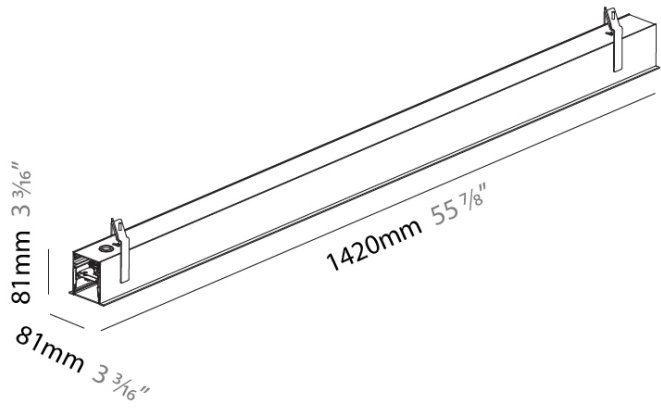

GENERAL
Series: Super-G
Subseries: Super-G Slim 65
Partner: Prolicht
Division: Architectural
Installation: Recessed
Product Type: Linear Profiles
Mounting Location: Ceiling
Light Distribution: Direct

PHYSICAL
Shape: Rectangle
Length (mm): 1420
Length (in): 55 7/8
Width (mm): 81
Width (in): 3 3/16
Height (mm): 81
Height (in): 3 3/16
Min. Recessing Depth (mm): 120
Min. Recessing Depth (in): 4 3/4
Weight (kg): 4.158
Weight (lbs): 9.2
Diffuser: PMMA - Opal or Micro-Prism
Fixture Finish: SSR / BKV / CWI / CRY / HAB / UFT / ITA / RUA / FTG / MYG / LOD / PUS / FRO / FUP / KIA / POP / BLS / SPG / MEY / GOH / CHC / COM / ABZ / JAG / OBR / MOS / ROR
Fixture Material: Extruded Aluminum
Cut-out Measurements: 1420mm / 55 7/8" x 72mm / 2 13/16"

ELECTRICAL
Lamp Type: LED (Zhaga Standard)
Input Wattage (W): 33
Total Output Wattage (W): 30
Dimming: Tri-Mode (Non-Dimming and Phase Dimming (120Vac only) and 0-10V Dimming)
Driver Included: Yes
Driver Location: Integrated
Driver Type: Constant Current - Universal
Driver Class: Class 2
Input Voltage (V): 120 - 277
Constant Current (MA): 350

LED
Color Temperature (°K): 3000 / 3500 / 4000
Max. Delivered Lumen (lm): 3680 / 3753 / 3830
Nominal Lumen (lm): 4800 / 4900 / 5000
CRI: >90 CRI
Lamp Life (hrs): 50000

RATINGS AND CERTIFICATIONS
Certified By: Certified for North American Standards
IP rating: IP20