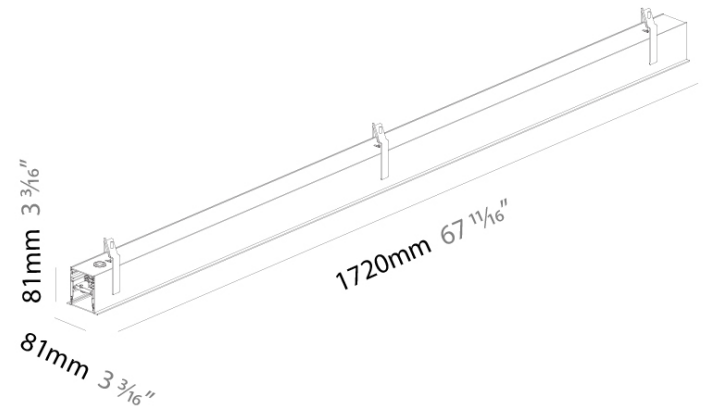

DESCRIPTION

Super-G Slim - Recessed - 1720mm / 67 11/16" - 39.6W LED (Zhaga Standard) - 3000K / 3500K / 4000K

- To build a product code in our configurator select the specify button on the base model # product page
- To build a manual product code on this datasheet choose from the options listed below in blue font and add the suffix to the base model #

PHYSICAL

Shape: Rectangle
 Length (mm): 1720
 Length (in): 67 11/16
 Width (mm): 81
 Width (in): 3 3/16
 Height (mm): 81
 Height (in): 3 3/16
 Ceiling Thickness (mm): 10 / 12.5 / 15 / 25 / 30
 Ceiling Thickness (in): 3/8 or 1/2 or 9/16 or 1 or 1 3/16
 Min. Recessing Depth (mm): 120
 Min. Recessing Depth (in): 4 3/4
 Weight (kg): 5.029
 Weight (lbs): 11.09
 Diffuser: PMMA - Opal or Micro-Prism
 Fixture Finish: SSR / BKV / CWI / CRY / HAB / UFT / ITA / RUA / FTG / MYG / LOD / PUS / FRO / FUP / KIA / POP / BLS / SPG / MEY / GOH / CHC / COM / ABZ / JAG / OBR / MOS / ROR
 Fixture Material: Extruded Aluminum
 Cut-out Measurements: 1720mm / 67 11/16" x 72mm / 2 13/16"

1713mm x 74mm
67 7/16" x 2 15/16"

120mm
4 3/4"

10 - 30mm
3/8" - 1 3/16"

SUPER-G SLIM 65 RECESSED

A35611-

PROJECT

TYPE

SPECIFIER