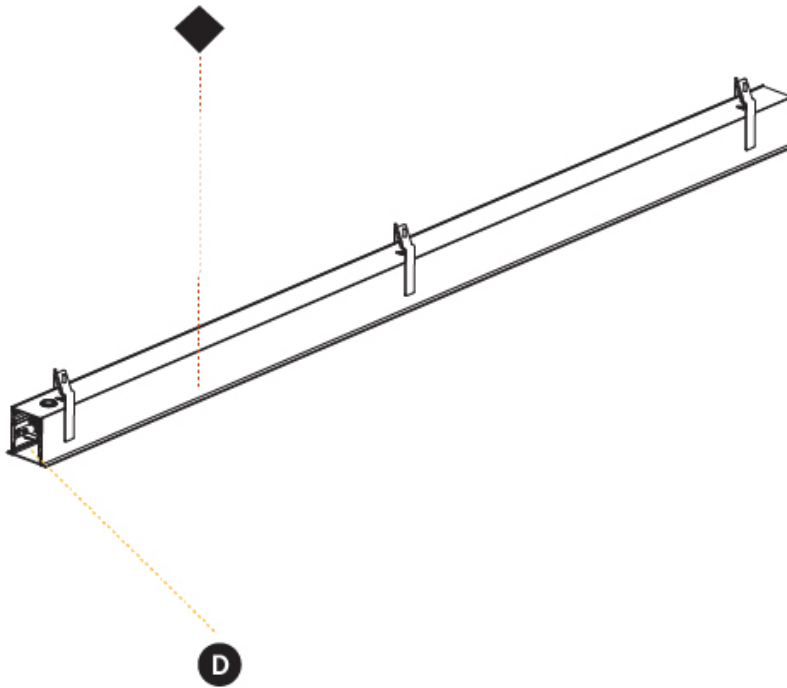

SUPER-G SLIM 65 RECESSED

A35611-

PROJECT

TYPE

SPECIFIER

QUANTITY

DATE