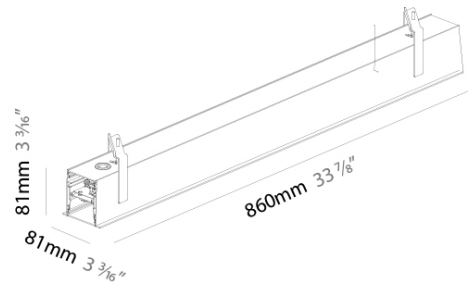

DESCRIPTION
 Super-G Slim Recessed - 860mm / 33 7/8" - 19.8W LED (Zhaga Standard) - 3000K / 3500K / 4000K

- To build a product code in our configurator select the specify button on the base model # product page
- To build a manual product code on this datasheet choose from the options listed below in blue font and add the suffix to the base model #

PHYSICAL

Shape: Rectangle
 Length (mm): 860
 Length (in): 33 7/8
 Width (mm): 81
 Width (in): 3 3/16
 Height (mm): 81
 Height (in): 3 3/16
 Ceiling Thickness (mm): 10 / 12.5 / 15 / 25 / 30
 Ceiling Thickness (in): 3/8 or 1/2 or 9/16 or 1 or 1 3/16
 Min. Recessing Depth (mm): 120
 Min. Recessing Depth (in): 4 3/4
 Weight (kg): 2.605
 Weight (lbs): 5.74
 Diffuser: PMMA - Opal or Micro-Prism
 Fixture Finish: SSR / BKV / CWI / CRY / HAB / UFT / ITA / RUA / FTG / MYG / LOD / PUS / FRO / FUP / KIA / POP / BLS / SPG / MEY / GOH / CHC / COM / ABZ / JAG / OBR / MOS / ROR
 Fixture Material: Extruded Aluminum
 Cut-out Measurements: 860mm / 33 7/8" x 72mm / 2 13/16"

853mm x 74mm
 33 9/16" x 2 15/16"

120mm
 4 3/4"

10 - 30mm
 3/8" - 1 3/16"

SUPER-G SLIM 65 RECESSED

A35612-

PROJECT

TYPE

SPECIFIER