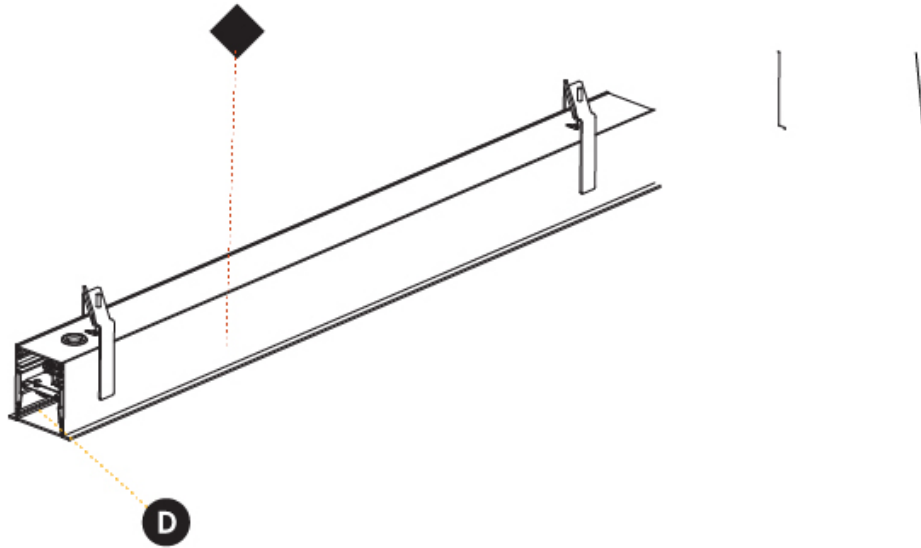

SUPER-G SLIM 65 RECESSED

A35612-

PROJECT _____

TYPE _____

SPECIFIER _____

QUANTITY _____

DATE _____

A