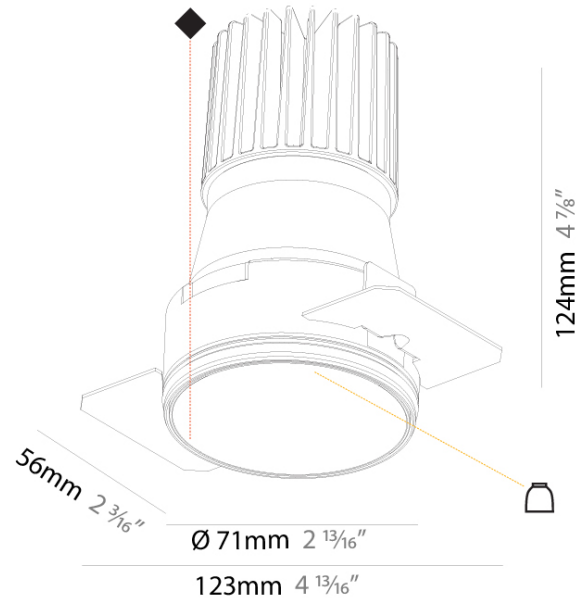

PHYSICAL

Aperture Sizes - Downlights: 2"
Diameter (mm): 71
Diameter (in): 2 13/16
Height (mm): 124
Height (in): 4 7/8
Ceiling Thickness (mm): 10 / 12.5 / 15
Ceiling Thickness (in): 3/8 or 1/2 or 9/16
Min. Recessing Depth (mm): 140
Min. Recessing Depth (in): 5 1/2
Weight (kg): 0.374
Weight (lbs): 0.82
Fixture Finish: SSR / BKV / CWI / CRY / HAB / UFT / ITA / RUA / FTG / MYG / LOD / PUS / FRO / FUP / KIA / POP / BLS / SPG / MEY / GOH / CHC / COM / ABZ / JAG / OBR / MOS / ROR
Fixture Material: Aluminum Die Cast
Cut-out Measurements: Ø 79mm / 3 1/8"
Upon Request: Unique Sizes Unique Ceiling Thickness

ELECTRICAL

Lamp Type: LED (Zhaga Standard)
Input Wattage (W): 13
Total Output Wattage (W): 11.8
Dimming: Dali Dimming
Driver Included: No
Driver Location: Recessed Housing
Driver Type: Constant Current - 120Vac
Driver Class: Class 2
Housing: See Components
Input Voltage (V): 120
Constant Current (MA): 350

LED

Number of LEDs: 1
Color Temperature (°K): Warm Dim
Max. Delivered Lumen (lm): 792
Nominal Lumen (lm): 1182
CRI: >90 CRI
Lamp Life (hrs): 50000
Upon Request: RGB-W Tunable White Special Color Temperature

OPTICAL

Reflector: 20 / 40 / 60
Adjustability: Rotational 180°; Tilt 30°
Upon Request: Special Beam Angles

RATINGS AND CERTIFICATIONS

Certified By: Certified for North American Standards
IP rating: IP20