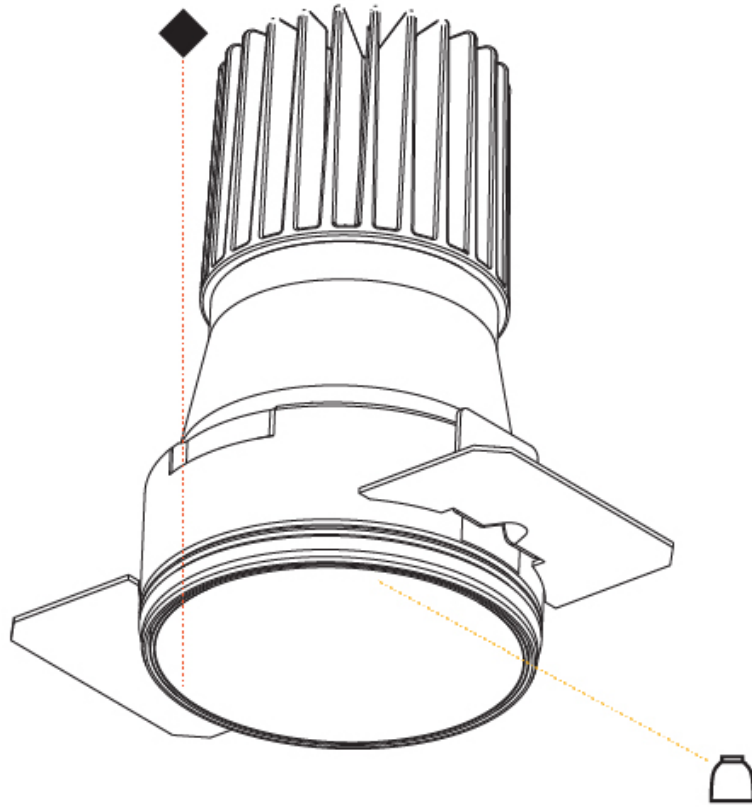

INVADER DEEP TRIMLESS

A35620-

PROJECT	_____
TYPE	_____
SPECIFIER	_____
QUANTITY	_____
DATE	_____

A