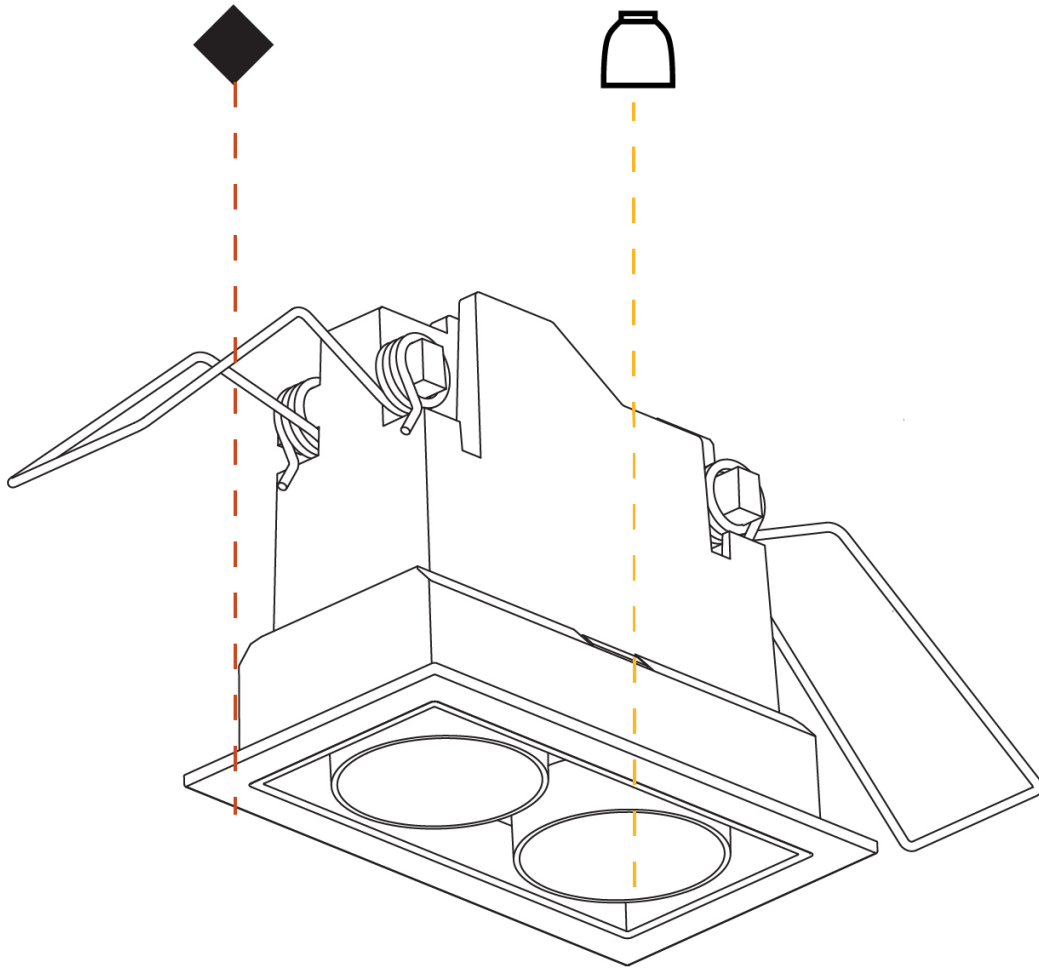

MAGIQ 2 CELL RECESSED

A35631-

PROJECT _____

TYPE _____

SPECIFIER _____

QUANTITY _____

DATE _____

A