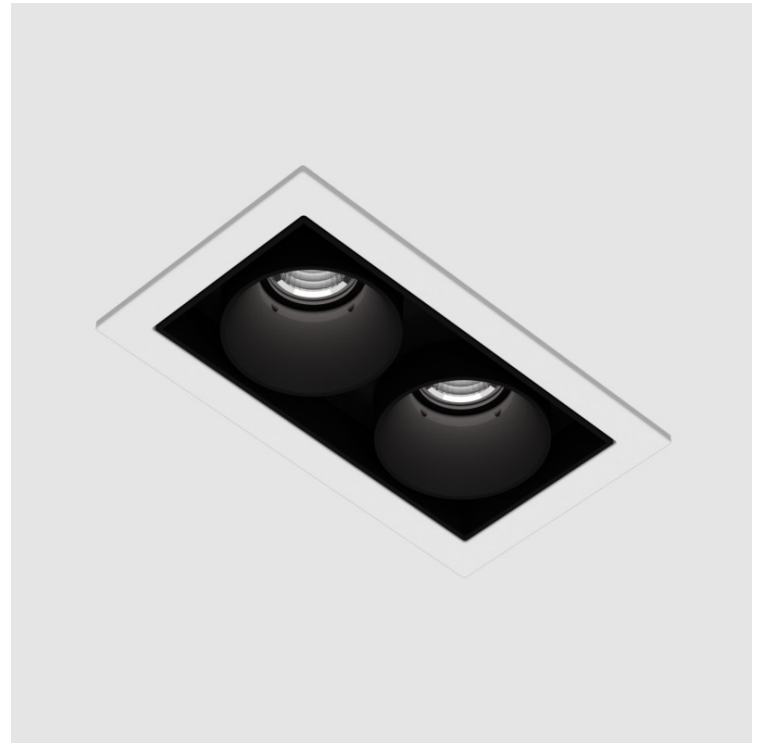

PHYSICAL

Aperture Sizes - Downlights: 1"
Shape: Rectangle
Length (mm): 80
Length (in): 3 1/8
Width (mm): 45
Width (in): 1 3/4
Height (mm): 64
Height (in): 2 1/2
Ceiling Thickness (mm): 10 / 12.5 / 15 / 25 / 30
Ceiling Thickness (in): 3/8 or 1/2 or 9/16 or 1 or 1 3/16
Min. Recessing Depth (mm): 100
Min. Recessing Depth (in): 3 15/16
Weight (kg): 0.145
Weight (lbs): 0.32
Fixture Finish: SSR / BKV / CWI / CRY / HAB / UFT / ITA / RUA / FTG / MYG / LOD / PUS / FRO / FUP / KIA / POP / BLS / SPG / MEY / GOH / CHC / COM / ABZ / JAG / OBR / MOS / ROR
Holder Finish: WHI / BLK
Fixture Material: Aluminum Die Cast
Cut-out Measurements: 73mm / 2 7/8" x 38mm / 1 1/2"

ELECTRICAL

Lamp Type: LED (Zhaga Standard)
Input Wattage (W): 7.7
Total Output Wattage (W): 6.6
Dimming: Tri-Mode (Non-Dimming and Phase Dimming (120Vac only) and 0-10V Dimming)
Driver Included: No
Driver Location: Remote
Driver Type: Constant Current - Universal
Driver Class: Class 2
Input Voltage (V): 120 - 277
Constant Current (MA): 1050

LED

Number of LEDs: 2
Color Temperature (°K): 2700 / 3000 / 3500 / 4000
Max. Delivered Lumen (lm): 390 / 410 / 421 / 430
Nominal Lumen (lm): 440 / 465 / 470 / 480
CRI: >90 CRI
Lamp Life (hrs): 50000

OPTICAL

Reflector: 8 / 18 / 34

RATINGS AND CERTIFICATIONS

Certified By: CSA Certified to UL and CSA Standards
IP rating: IP20