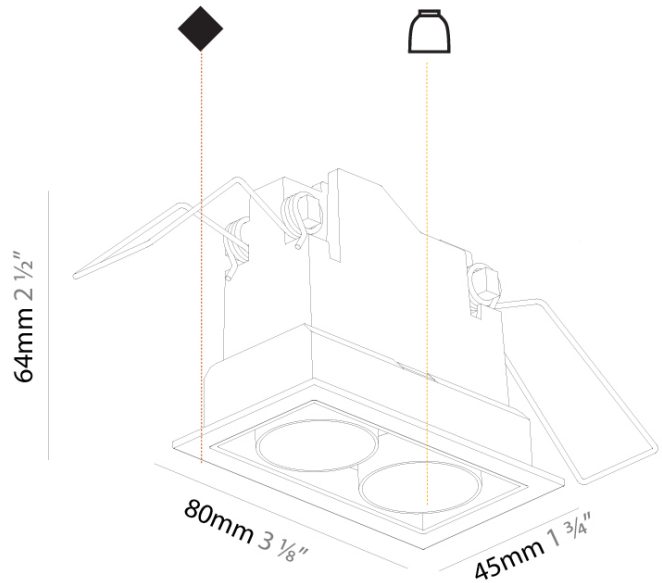

PHYSICAL

Aperture Sizes - Downlights: 1"
Shape: Rectangle
Length (mm): 80
Length (in): 3 1/8
Width (mm): 45
Width (in): 1 3/4
Height (mm): 64
Height (in): 2 1/2
Ceiling Thickness (mm): 10 / 12.5 / 15 / 25 / 30
Ceiling Thickness (in): 3/8 or 1/2 or 9/16 or 1 or 1 3/16
Min. Recessing Depth (mm): 100
Min. Recessing Depth (in): 3 15/16
Weight (kg): 0.145
Weight (lbs): 0.32
Fixture Finish: SSR / BKV / CWI / CRY / HAB / UFT / ITA / RUA / FTG / MYG / LOD / PUS / FRO / FUP / KIA / POP / BLS / SPG / MEY / GOH / CHC / COM / ABZ / JAG / OBR / MOS / ROR
Holder Finish: WHI / BLK
Fixture Material: Aluminum Die Cast
Cut-out Measurements: 73mm / 2 7/8" x 38mm / 1 1/2"

ELECTRICAL

Lamp Type: LED (Zhaga Standard)
Input Wattage (W): 7.7
Total Output Wattage (W): 6.6
Dimming: Tri-Mode (Non-Dimming and Phase Dimming (120Vac only) and 0-10V Dimming)
Driver Included: No
Driver Location: Remote
Driver Type: Constant Current - Universal
Driver Class: Class 2
Input Voltage (V): 120 - 277
Constant Current (MA): 1050

LED

Number of LEDs: 2
Color Temperature (°K): 2700 / 3000 / 3500 / 4000
Max. Delivered Lumen (lm): 390 / 410 / 421 / 430
Nominal Lumen (lm): 440 / 465 / 470 / 480
CRI: >90 CRI
Lamp Life (hrs): 50000

OPTICAL

Reflector: 8 / 18 / 34

RATINGS AND CERTIFICATIONS

Certified By: CSA Certified to UL and CSA Standards
IP rating: IP20