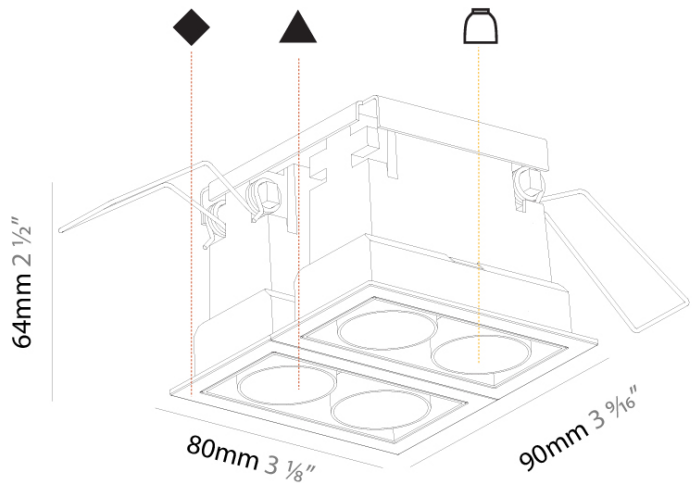

PHYSICAL

Aperture Sizes - Downlights: 1"
Shape: Square
Length (mm): 80
Length (in): 3 1/8
Width (mm): 90
Width (in): 3 9/16
Height (mm): 64
Height (in): 2 1/2
Ceiling Thickness (mm): 10 / 12.5 / 15 / 25 / 30
Ceiling Thickness (in): 3/8 or 1/2 or 9/16 or 1 or 1 3/16
Min. Recessing Depth (mm): 100
Min. Recessing Depth (in): 3 15/16
Weight (kg): 0.265
Weight (lbs): 0.58
Fixture Finish: SSR / BKV / CWI / CRY / HAB / UFT / ITA / RUA / FTG / MYG / LOD / PUS / FRO / FUP / KIA / POP / BLS / SPG / MEY / GOH / CHC / COM / ABZ / JAG / OBR / MOS / ROR
Holder Finish: WHI / BLK
Fixture Material: Aluminum Die Cast
Cut-out Measurements: 73mm / 2 7/8" x 38mm / 1 1/2"

ELECTRICAL

Lamp Type: LED (Zhaga Standard)
Input Wattage (W): 17.8
Total Output Wattage (W): 13
Dimming: Tri-Mode (Non-Dimming and Phase Dimming (120Vac only) and 0-10V Dimming)
Driver Included: No
Driver Location: Recessed Housing
Driver Type: Constant Current - Universal
Driver Class: Class 2
Housing: See components
Input Voltage (V): 120 - 277
Constant Current (MA): 1050

LED

Number of LEDs: 4
Color Temperature (°K): 2700 / 3000 / 3500 / 4000
Max. Delivered Lumen (lm): Max 880
Nominal Lumen (lm): 880 / 960 / 980 / 1000
CRI: >90 CRI
Lamp Life (hrs): 50000

OPTICAL

Reflector: 8 / 18 / 34

RATINGS AND CERTIFICATIONS

Certified By: CSA Certified to UL and CSA Standards
IP rating: IP20