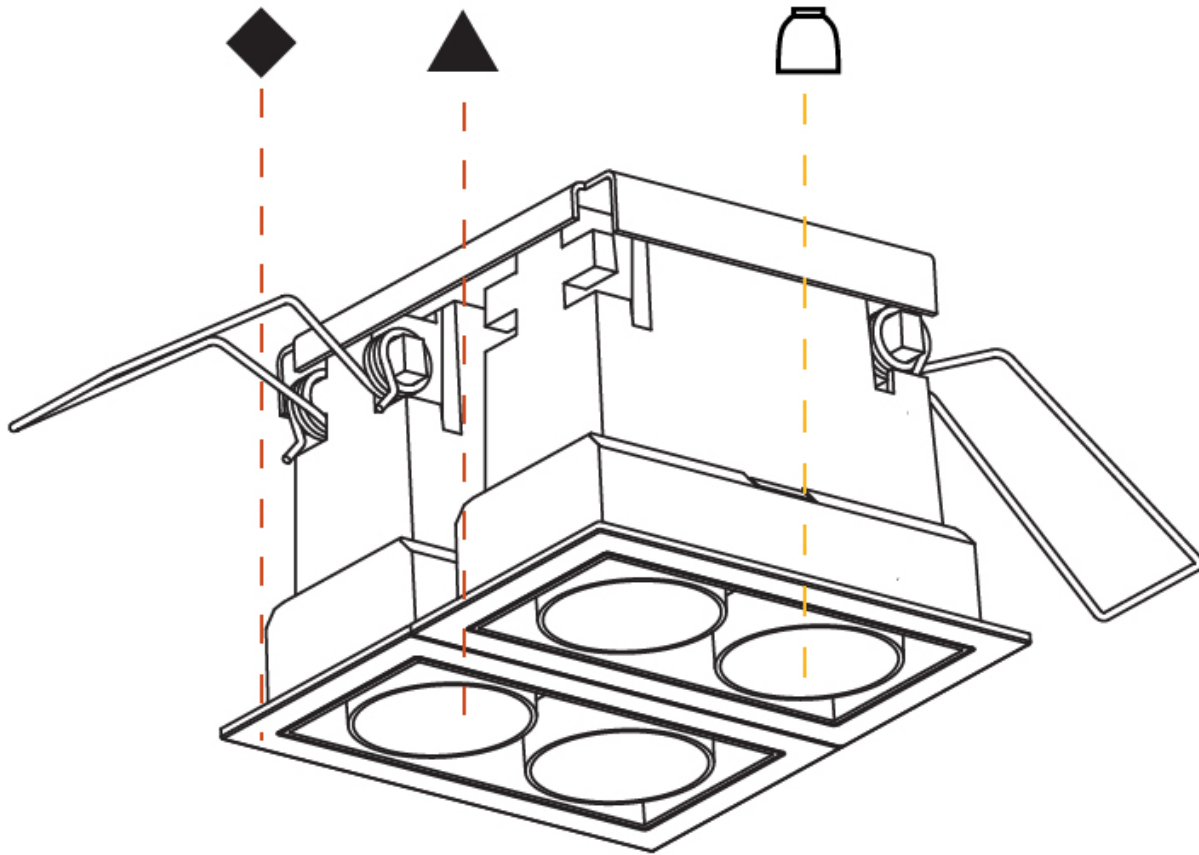

MAGIQ 2X2 CELL KORONA RECESSED

A35637-

PROJECT _____

TYPE _____

SPECIFIER _____

QUANTITY _____

DATE _____

A