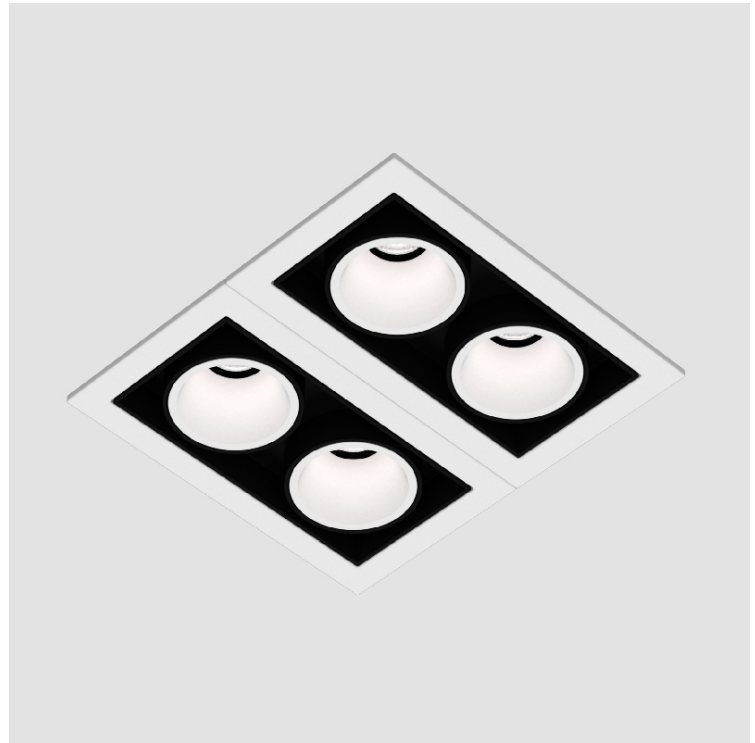

PHYSICAL

Aperture Sizes - Downlights: 1"
Shape: Square
Length (mm): 80
Length (in): 3 1/8
Width (mm): 90
Width (in): 3 9/16
Height (mm): 64
Height (in): 2 1/2
Ceiling Thickness (mm): 10 / 12.5 / 15 / 25 / 30
Ceiling Thickness (in): 3/8 or 1/2 or 9/16 or 1 or 1 3/16
Min. Recessing Depth (mm): 100
Min. Recessing Depth (in): 3 15/16
Weight (kg): 0.265
Weight (lbs): 0.58
Fixture Finish: SSR / BKV / CWI / CRY / HAB / UFT / ITA / RUA / FTG / MYG / LOD / PUS / FRO / FUP / KIA / POP / BLS / SPG / MEY / GOH / CHC / COM / ABZ / JAG / OBR / MOS / ROR
Holder Finish: WHI / BLK
Fixture Material: Aluminum Die Cast
Cut-out Measurements: 73mm / 2 7/8" x 38mm / 1 1/2"

ELECTRICAL

Lamp Type: LED (Zhaga Standard)
Input Wattage (W): 17.8
Total Output Wattage (W): 13
Dimming: Tri-Mode (Non-Dimming and Phase Dimming (120Vac only) and 0-10V Dimming)
Driver Included: No
Driver Location: Recessed Housing
Driver Type: Constant Current - Universal
Driver Class: Class 2
Housing: See components
Input Voltage (V): 120 - 277
Constant Current (MA): 1050

LED

Number of LEDs: 4
Color Temperature (°K): 2700 / 3000 / 3500 / 4000
Max. Delivered Lumen (lm): Max 880
Nominal Lumen (lm): 880 / 960 / 980 / 1000
CRI: >90 CRI
Lamp Life (hrs): 50000

OPTICAL

Reflector: 8 / 18 / 34

RATINGS AND CERTIFICATIONS

Certified By: CSA Certified to UL and CSA Standards
IP rating: IP20