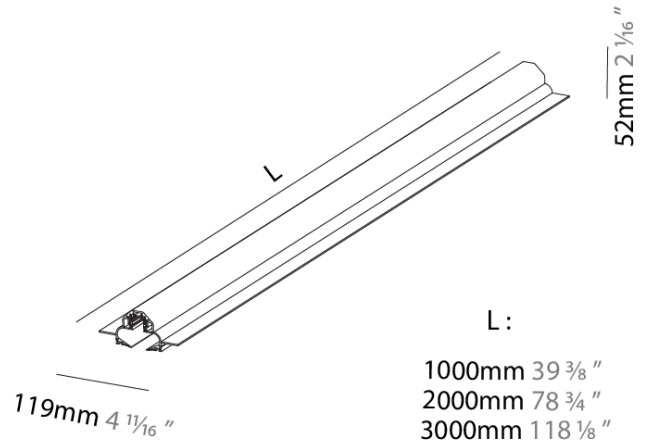

CLICKTRACK 25 TRIMLESS

A35643-

base number Profile Length

PROJECT
TYPE
SPECIFIER
QUANTITY
DATE

DESCRIPTION

Clicktrack 25 - Trimless - 1000mm / 39 3/8" Aluminum Profile - Black - Max 3000mm / 118 1/8"

1. To build a product code in our configurator select the specify button on the base model # product page
2. To build a manual product code on this datasheet choose from the options listed below in blue font and add the suffix to the base model #

GENERAL

Series: Clicktrack
Subseries: Clicktrack 25
Brand: Prolicht
Division: Architectural
Mounting Type: Trimless
Mounting Location: Ceiling
Subcategory: Profile

PHYSICAL

Shape: Rectangle
Length (mm): 1000
Length (in): 39 3/8
Width (mm): 119
Width (in): 4 11/16
Height (mm): 52
Height (in): 2 1/16
Fixture Finish: BLK
Fixture Material: Extruded Aluminum

RATINGS AND CERTIFICATIONS

Certified By: Certified for North American Standards
IP rating: IP20