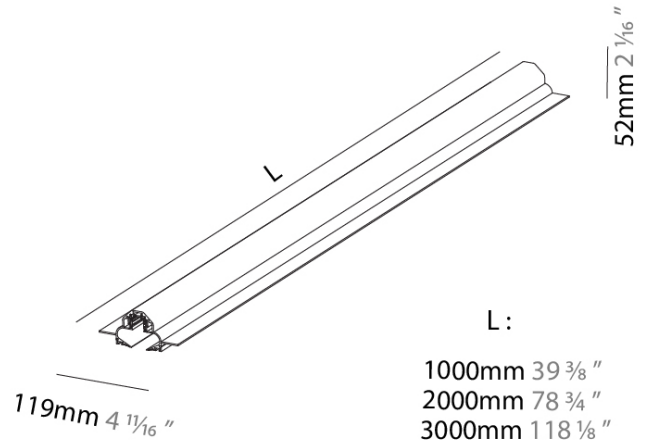

PROJECT	
TYPE	
SPECIFIER	
QUANTITY	
DATE	

CLICKTRACK 25 TRIMLESS

A35643-

base number Profile Length

DESCRIPTION

Clicktrack 25 - Trimless - 1000mm / 39 3/8" Aluminum Profile - Black - Max 3000mm / 118 1/8"

1. To build a product code in our configurator select the specify button on the base model # product page
2. To build a manual product code on this datasheet choose from the options listed below in blue font and add the suffix to the base model #

GENERAL

Series: Clicktrack
Subseries: Clicktrack 25
Partner: Prolicht
Division: Architectural
Installation: Trimless
Product Type: Linear Profiles
Mounting Location: Ceiling

PHYSICAL

Shape: Rectangle
Length (mm): 1000
Length (in): 39 3/8
Width (mm): 119
Width (in): 4 11/16
Height (mm): 52
Height (in): 2 1/16
Fixture Finish: BLK
Fixture Material: Extruded Aluminum

RATINGS AND CERTIFICATIONS

Certified By: Certified for North American Standards
IP rating: IP20